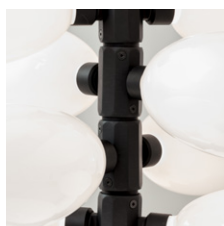

Finishes

Black
$1,300
16 weeks