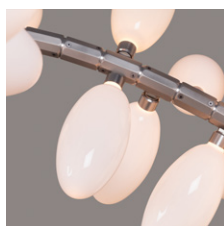

ROOM

WWW.ROOMONLINE.COM

Polished Aluminum
White Glass

ROOM

WWW.ROOMONLINE.COM

Front

Side

Top

Finishes

Black
\$1,300
16 weeks

German Silver
\$1,300
16 weeks

Brushed Brass
\$1,300
16 weeks

Polished Aluminum
\$1,560
16 weeks

White Glass

Clear Glass

Mixed Glass

Specifications

Height: 19in / 48cm
Depth: 5in / 13cm
Width: 5in / 13cm
Weight: 3lb / 2kg
Max Wattage: 3w
Shown with one large and one medium pod

Backplate: Ø 5" x .25" with fixed hardware
Materials: Machined aluminum, glass
Bulbs: G4|12V|1.2W|2700K Bi-Pin LED, Dimmable, transformer provided

UL, cUL (120V), CE, CB (240V) Certified

Inspiration

The inspiration for the versatile lighting system came from the natural drape and growth patterns of the Burro's Tail plant. Each component of the spine is machined from solid aluminum and when assembled, fully articulates within its self-regulated range of motion, creating a rational curvature. The glass shades are mold-blown by hand and illuminated by LEDs.