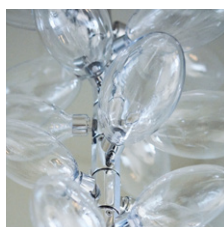

Polished Aluminum
$1,560
16 weeks