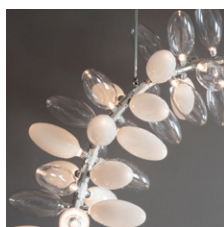

Mixed Glass

Specifications

Height: 19in / 48cm
Depth: 5in / 13cm
Width: 5in / 13cm
Weight: 3lb / 2kg
Max Wattage: 3w
Shown with one large and one medium pod

Backplate: Ø 5" x .25" with fixed hardware
Materials: Machined aluminum, glass
Bulbs: G4|12V|1.2W|2700K Bi-Pin LED, Dimmable, transformer provided

UL, cUL (120V), CE, CB (240V) Certified

Inspiration

The inspiration for the versatile lighting system came from the natural drape and growth patterns of the Burro's Tail plant. Each component of the spine is machined from solid aluminum and when assembled, fully articulates within its self-regulated range of motion, creating a rational curvature. The glass shades are mold-blown by hand and illuminated by LEDs.

Designed by Karl Zahn for Lindsey Adelman Studio.