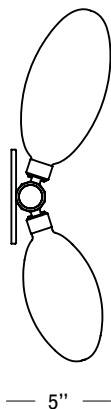

ROOM

WWW.ROOMONLINE.COM

Polished Aluminum
White Glass

ROOM

WWW.ROOMONLINE.COM

Front

Side

Top

Specifications

Height: 19in / 48cm
Depth: 5in / 13cm
Width: 5in / 13cm
Weight: 3lb / 2kg
Max Wattage: 3w
Shown with one large and one medium pod

Backplate: Ø 5" x .25" with fixed hardware
Materials: Machined aluminum, glass
Bulbs: G4|12V|1.2W|2700K Bi-Pin LED, Dimmable, transformer provided