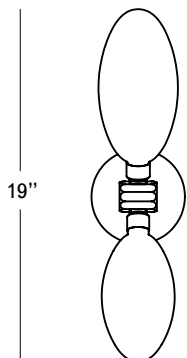

ROOM

WWW.ROOMONLINE.COM

Polished Aluminum
White Glass

ROOM

WWW.ROOMONLINE.COM

Front

Side

Top

Specifications

Height: 19in / 48cm
Depth: 5in / 13cm
Width: 5in / 13cm
Weight: 3lb / 2kg
Max Wattage: 3w
Shown with one large and one medium pod

Backplate: Ø 5" x .25" with fixed hardware
Materials: Machined aluminum, glass
Bulbs: G4|12V|1.2W|2700K Bi-Pin LED, Dimmable, transformer provided