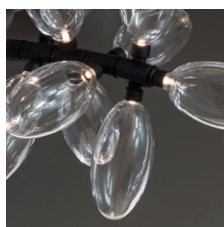

ROOM

WWW.ROOMONLINE.COM

Polished Aluminum
White Glass

ROOM

WWW.ROOMONLINE.COM

Front

Side

Top

Finishes

Black
\$1,300
16 weeks

German Silver
\$1,300
16 weeks

Brushed Brass
\$1,300
16 weeks

Polished Aluminum
\$1,560
16 weeks

White Glass

Clear Glass

Mixed Glass

Specifications

Height: 19in / 48cm
Depth: 5in / 13cm
Width: 5in / 13cm
Weight: 3lb / 2kg
Max Wattage: 3w
Shown with one large and one medium pod

Backplate: Ø 5" x .25" with fixed hardware
Materials: Machined aluminum, glass
Bulbs: G4|12V|1.2W|2700K Bi-Pin LED, Dimmable, transformer provided

UL, cUL (120V), CE, CB (240V) Certified

Inspiration

The inspiration for the versatile lighting system came from the natural drape and growth patterns of the Burro's Tail plant. Each component of the spine is machined from solid aluminum and when assembled, fully articulates within its self-regulated range of motion, creating a rational curvature. The glass shades are mold-blown by hand and illuminated by LEDs.