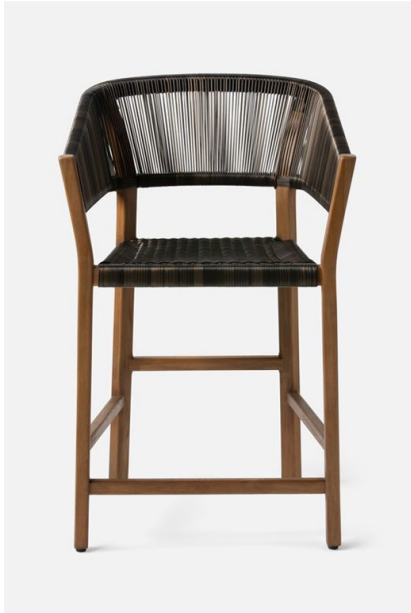

ROOM

WWW.ROOMONLINE.COM

WENTWORTH BAR/COUNTER STOOL

BAR 24" W X 23" D X 44" H; COUNTER 24" W X 23" D X 38" H

DARK ESPRESSO FAUX WICKER WITH AGED NATURAL TEAK

ITEM NO. OUT015