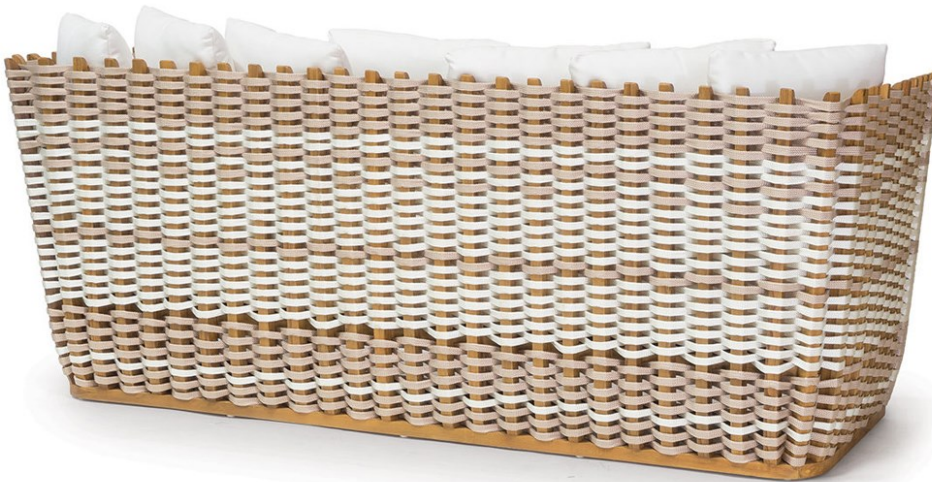

ROOM

WWW.ROOMONLINE.COM

SAN MARTIN SOFA

84" W X 32.25" D X 33" H; 18" SEAT HEIGHT

NATURAL GOLDEN BROWN TEAK FRAME WITH TAUPE AND WHITE HAND WOVEN SYNTHETIC ROPE

COM: 12 YARDS

ITEM NO. OUT009