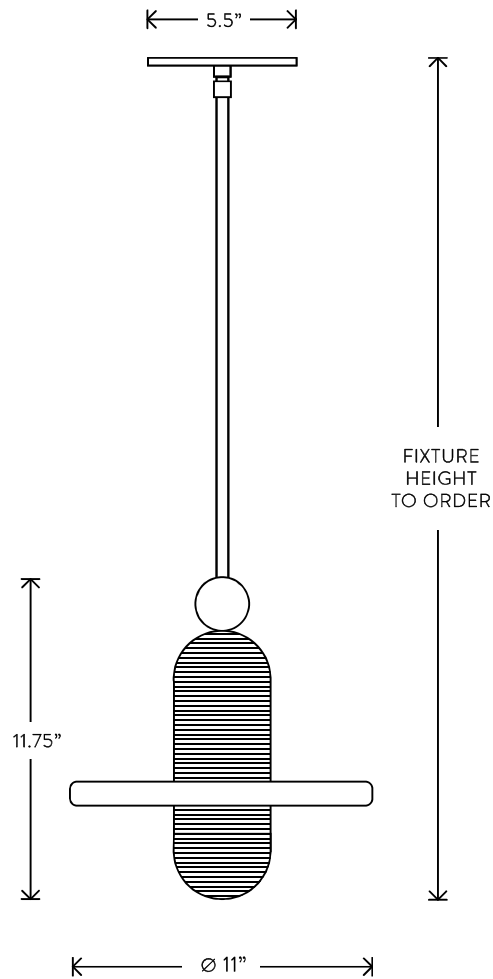

MEDIAN™

MONO

DIMENSIONS: Ø 11"
HEIGHT TO ORDER
MINIMUM HEIGHT 16"
INCLUDES UP TO 60"
ADDITIONAL HEIGHT $10 PER INCH

LAMPING: 8W DIMMABLE LED MODULE
800 LUMENS, 2500K COLOR TEMPERATURE
LED ONBOARD DRIVER
LED LIFE: 50,000 HOURS

UL / CE PENDING
VOLTAGE: 120-240

FINISHED AND ASSEMBLED BY HAND IN NY FROM
DOMESTIC AND IMPORTED COMPONENTS.
CUSTOMIZATION AVAILABLE.
ALL PIECES MADE TO ORDER.
50% DEPOSIT REQUIRED.
BALANCE DUE PRIOR TO SHIPPING.
LEAD TIME APPROXIMATELY 8-10 WEEKS.

$3200
FINISHES TO ORDER
ADD 30% FOR TARNISHED SILVER

© 2018, APPARATUS LLC
PATENT PENDING / TRADEMARK PENDING

ROOM