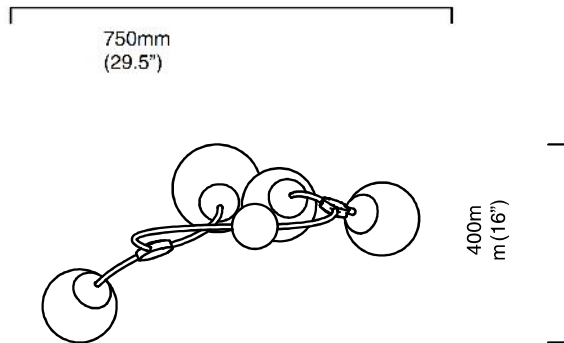

# ROOM

WWW.ROOMONLINE.COM

IVY VERTICAL FOUR

GLASS WITH SATIN BRASS AND BRONZE

29.5" x 16" x WITH MINIMUM DROP OF 51".

TAKES 4X E12 BASE 25W MAX BULBS

ITEM NO. LI274

## mounting plate dimensions