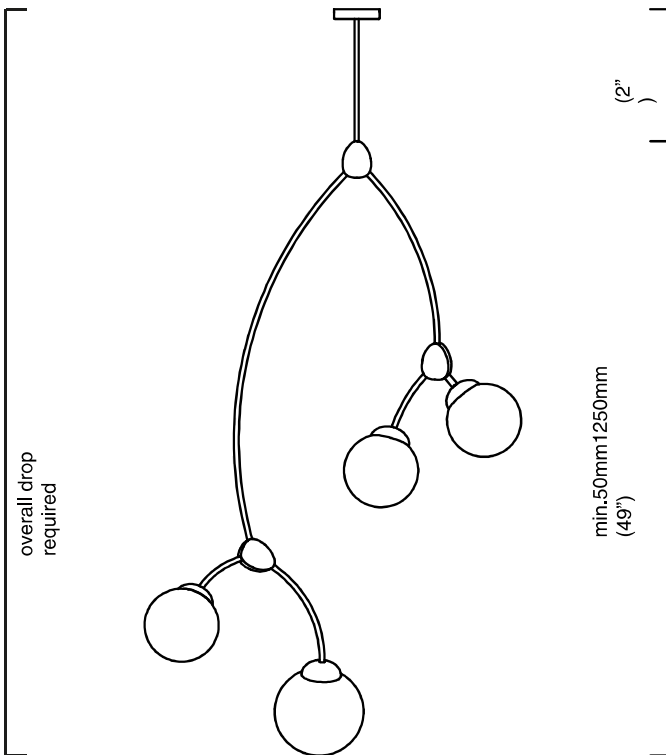

# ROOM

WWW.ROOMONLINE.COM

IVY VERTICAL FOUR

GLASS WITH SATIN BRASS AND BRONZE

29.5" x 16" x WITH MINIMUM DROP OF 51".

TAKES 4X E12 BASE 25W MAX BULBS

ITEM NO. LI274

## mounting plate dimensions