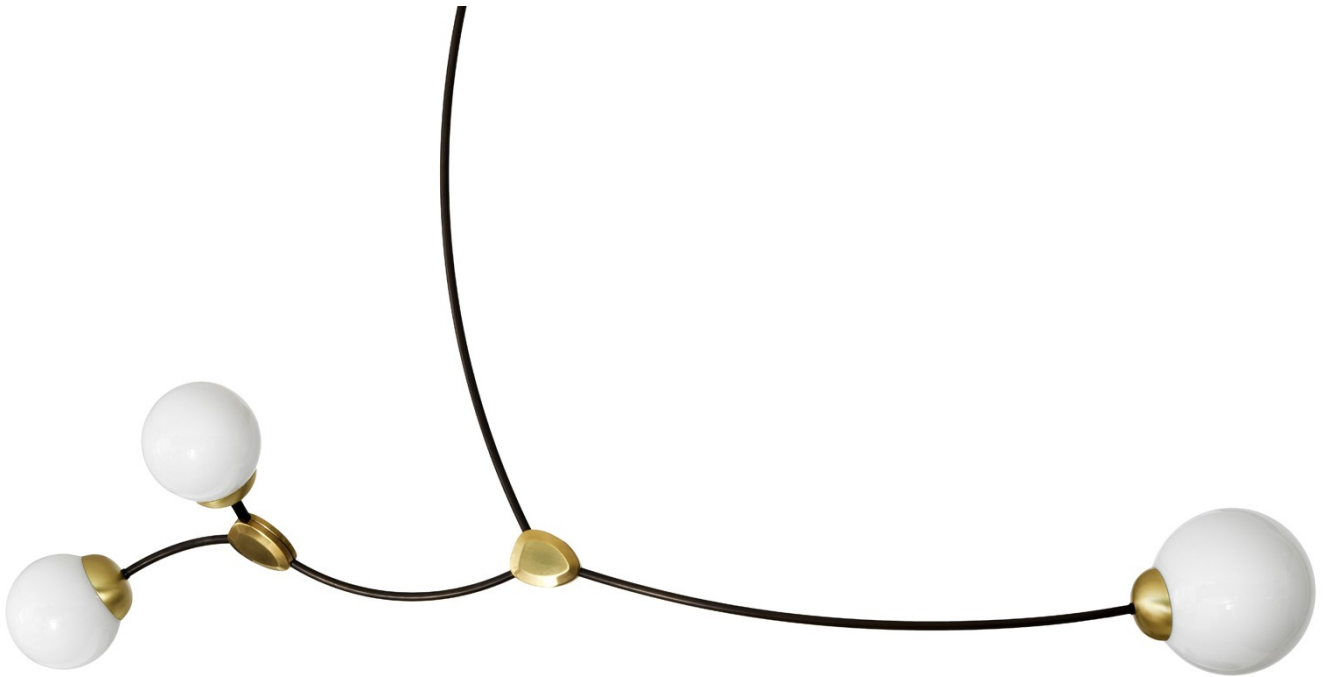

ROOM

WWW.ROOMONLINE.COM

IVY HORIZONTAL THREE

GLASS WITH SATIN BRASS AND BRONZE

59" x 16" x WITH MINIMUM DROP OF 24".

TAKES 3X E12 BASE 25W MAX BULBS

ITEM NO. LI274

ROOM

WWW.ROOMONLINE.COM

1500mm (59")

400mm
(16")

overall drop required

350mm
(14") min. 250mm (10")