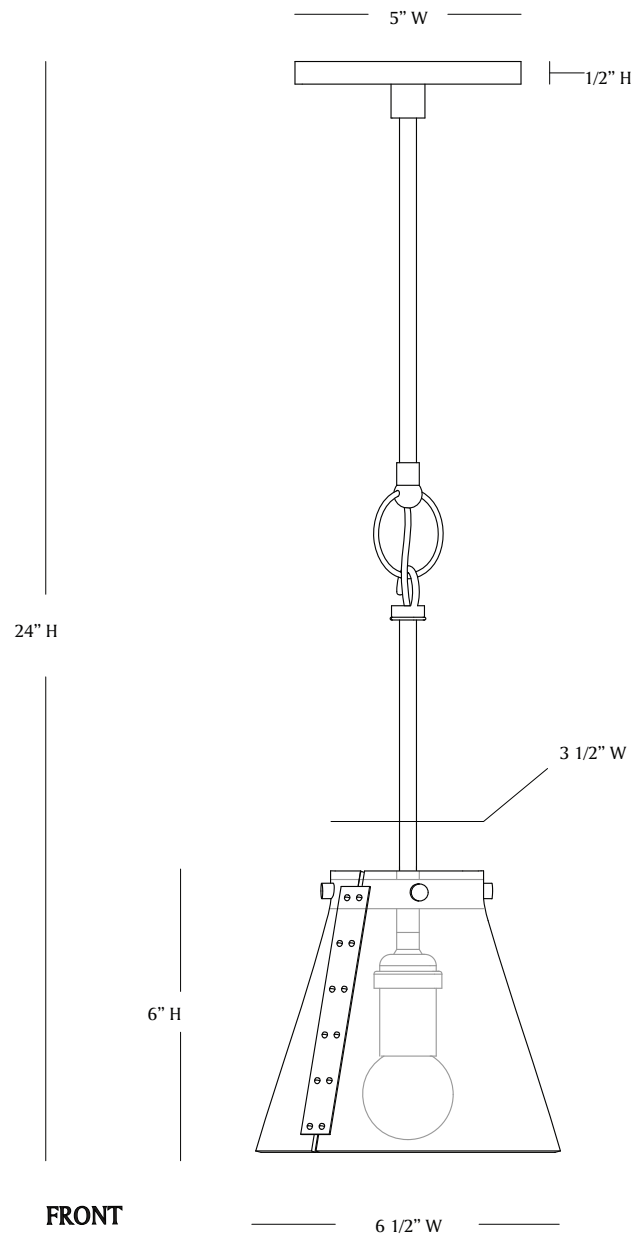

FULCRUM PENDANT S

A study in contrasts, the Fulcrum Pendant S juxtaposes smooth hand-cut calf skin or natural goatskin parchment, with the patina of raw hand-finished brass. Borrowing its shade from L'Arc, its more diminutive proportion is designed for powder rooms or anywhere a smaller shade is required.

LEAD TIME:

Approx 8-10 weeks

LAMPING:

1x e26 standard base 40w max bulbs
(not included)

DIMENSIONS:

Pendant: standard 24" oah, min oah 8"
Shade: 6 1/2" base w x 6" h x 3 1/2" top w
Canopy: 5" dia x 1/2" d

FINISHES:

Calfskin: black, cognac, ivory

Parchment: natural goatskin

Brass: aged brass, aged silver, blackened brass, un-lacquered brass

UL LISTING:

All fixtures can be ul listed for a per piece fee