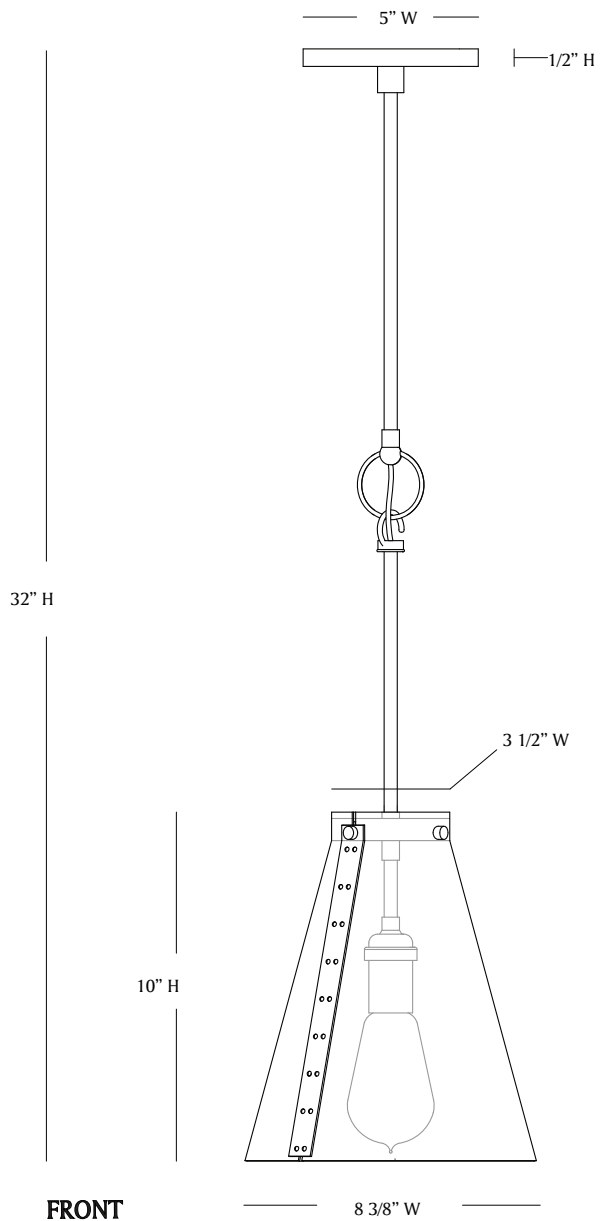

FULCRUM PENDANT M

A study in contrasts, the Fulcrum Pendant M juxtaposes smooth hand-cut calf skin or natural goatskin parchment, with the patina of raw hand-finished brass.

LEAD TIME:

Approx 8-10 weeks

LAMPING:

1x e26 standard base g30 6w (60 watt equivalent)
2700k dimmable led
(not included)

DIMENSIONS:

Pendant: standard 32" oah, min oah 12"
Shade: 8 3/8" base w x 10" h x 3 1/2" top w
Canopy: 5" dia x 1/2" d

FINISHES:

Calfskin: black, cognac, ivory

Parchment: natural goatskin

Brass: aged brass, aged silver, blackened brass, un-lacquered brass

UL LISTING:

All fixtures can be ul listed for a per piece fee