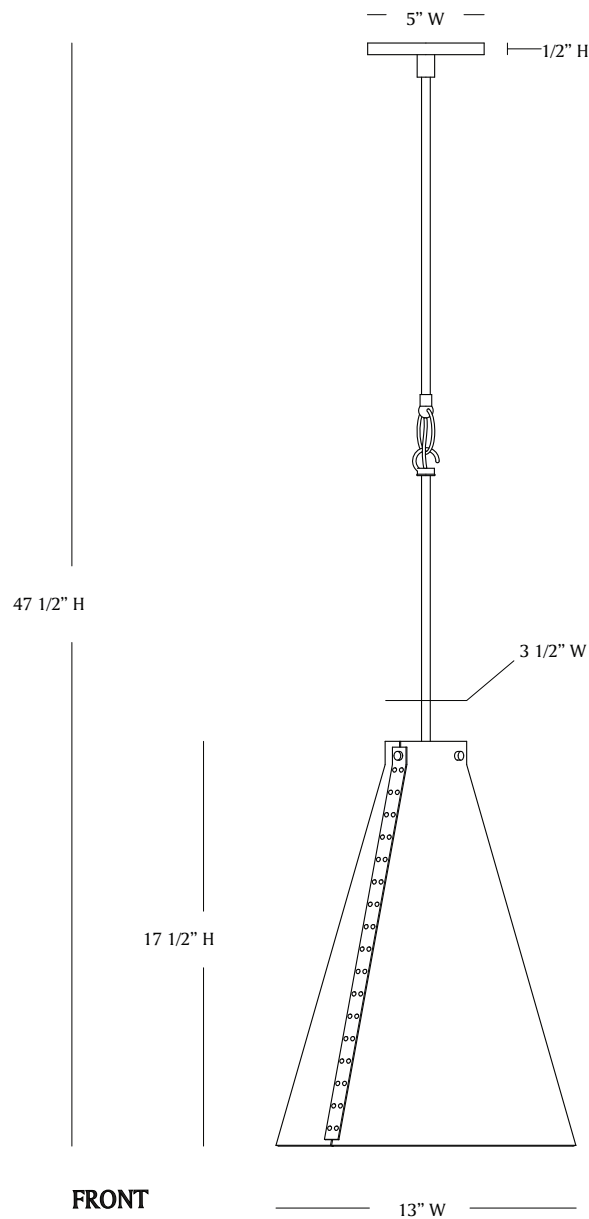

FULCRUM PENDANT L

A study in contrasts, the Fulcrum Pendant L juxtaposes smooth hand-cut calf skin or natural goatskin parchment, with the patina of raw hand-finished brass. The Fulcrum Pendant L provides ample light for illuminating a kitchen island, dining table or anywhere else full wattage is needed

LEAD TIME:

Approx 8-10 weeks

LAMPING:

1x e26 standard base g30 6w (60 watt equivalent)
2700k dimmable led
(not included)

DIMENSIONS:

Pendant: standard 47 1/2" oah, min oah 20"
Shade: 13" base w x 17 1/2" h x 3 1/2" top w
Canopy: 5" dia x 1/2" d

FINISHES:

Calfskin: black, cognac, ivory

Parchment: natural goatskin

Aged brass, aged silver, blackened brass, un-lacquered brass

UL LISTING:

All fixtures can be ul listed for a per piece fee