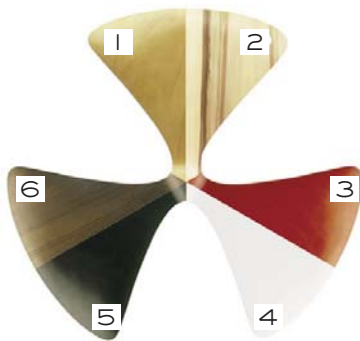

# ROOM

WWW.ROOMONLINE.COM

- 1 / BEECH
- 2 / RED GUM
- 3 / STELLA ORANGE
- 4 / WHITE
- 5 / EBONY
- 6 / CLASSIC WALNUT

(NATURAL WALNUT ALSO AVAILABLE. ON NATURAL WALNUT ITEMS, THE FINISH IS CLEAR, THEREBY HIGHLIGHTING THE CONTRAST BETWEEN THE LIGHT-COLORED PLYWOOD CORE AND THE DARKER WALNUT VENEER SEAT. A DEFINITE 2-TONE EFFECT IS CREATED.

## CHERNER TASK CHAIR

CHAIRS FEATURE CASTERS, SWIVEL SEAT AND ADJUSTABLE HEIGHT

CAN BE MADE WITH UPHOLSTERED SEAT AND/OR BACK

ARMLESS: 18 1/2"W x 21"D x ADJUSTABLE HEIGHT OF 31 3/4" TO 35 3/4"

WITH ARMS: 24 1/2"W x 21"D x ADJUSTABLE HEIGHT OF 31 3/4" TO 35 3/4"