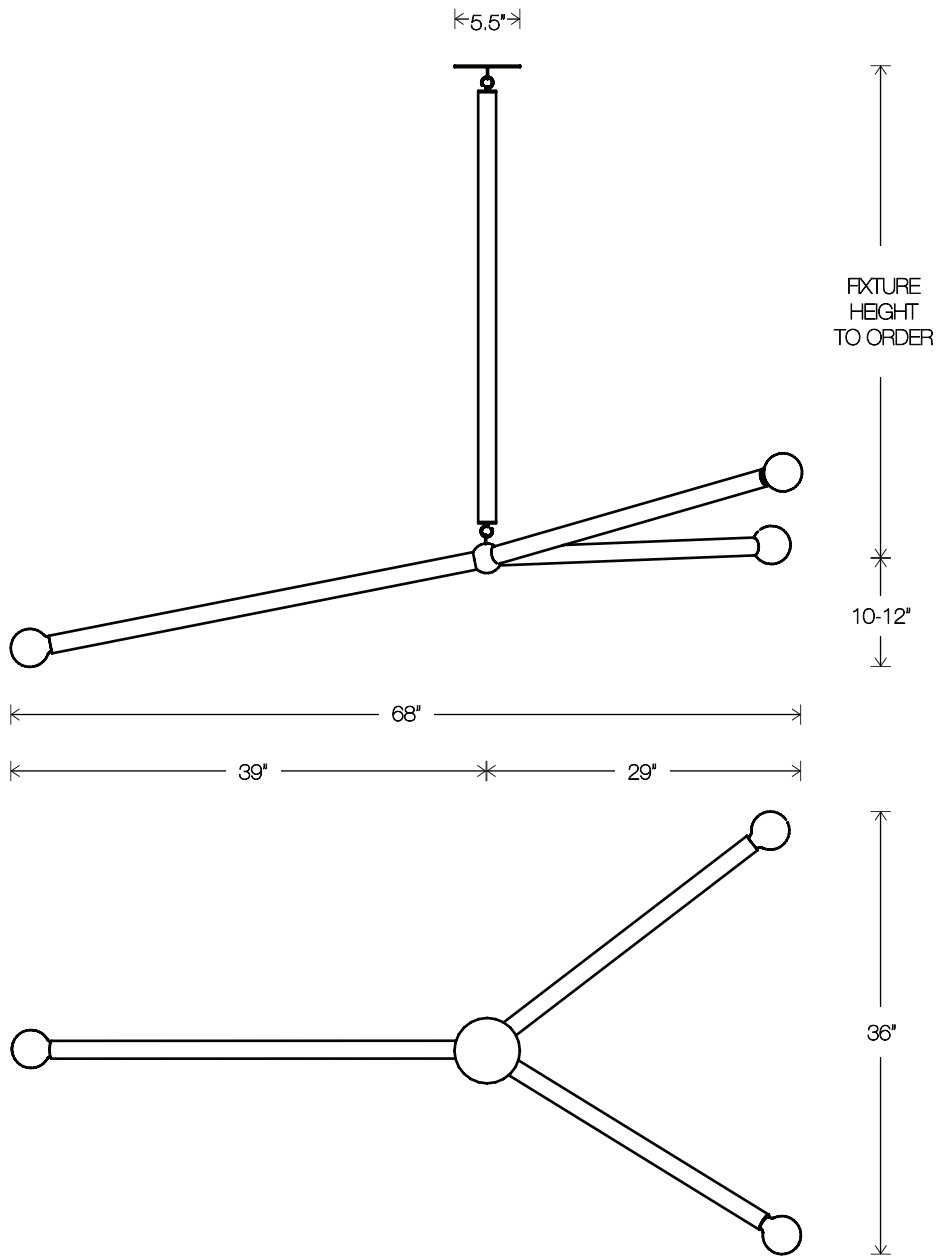

ROOM

WWW.ROOMONLINE.COM

ARROW

SMALL: 40" L X 25" W X CUSTOM HEIGHT

LARGE: 68" L X 46" W X CUSTOM HEIGHT

SELECT FROM AGED BRASS, SILVERED BRASS, OIL RUBBED BRONZE OR BLACKENED BRASS WITH LEATHER

ITEM NO. LI188

ARROW

SMALL

LAMPING: 3 TYPE E12 G16 BULBS, MAX 60W EACH, 25W MATTE WHITE BULBS INCLUDED
 13" MINIMUM FIXTURE HEIGHT. UL APPROVED.

ARROW LARGE

LAMPING: 3 TYPE A G25 BULBS, MAX 60W EACH, 25W MATTE WHITE BULBS INCLUDED
15" MINIMUM FIXTURE HEIGHT. UL APPROVED.