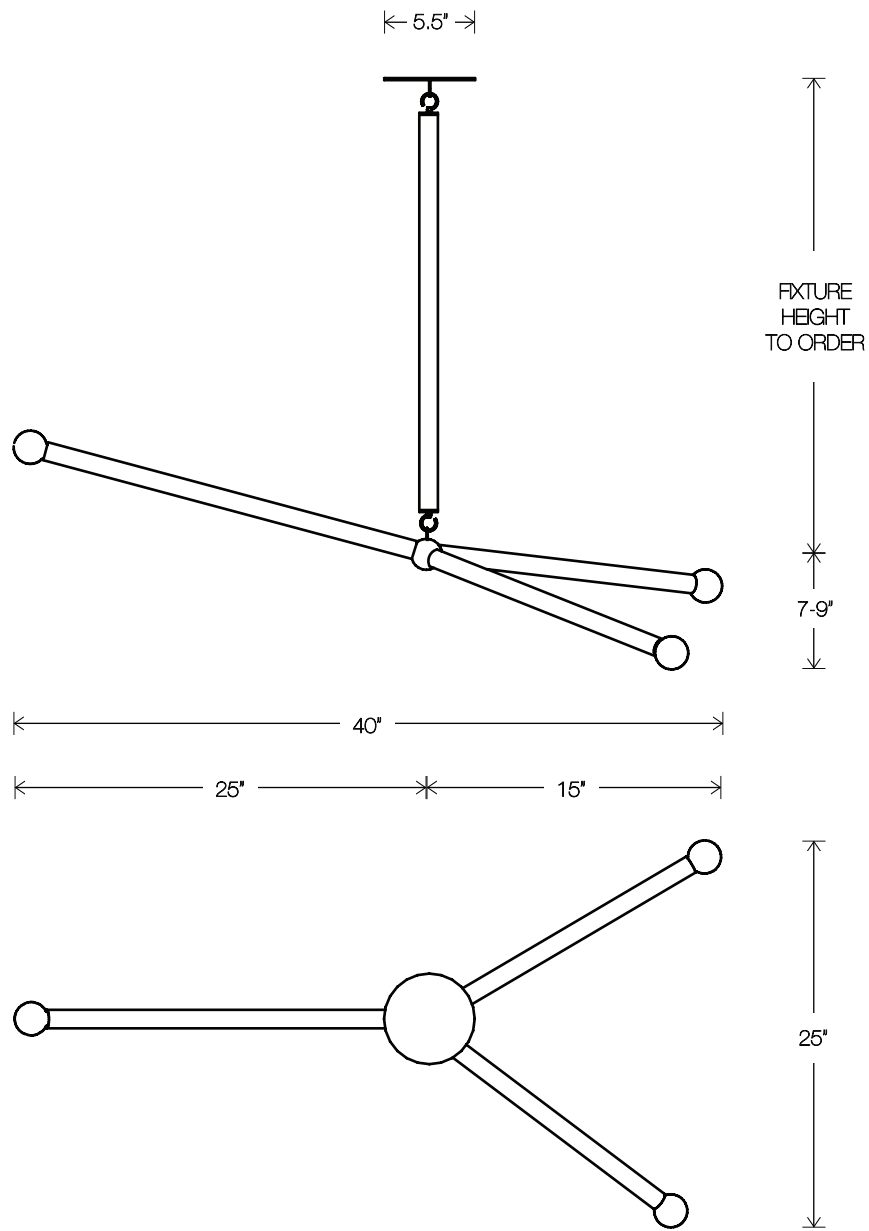

ROOM

WWW.ROOMONLINE.COM

ARROW

SMALL: 40" L X 25" W X CUSTOM HEIGHT

LARGE: 68" L X 46" W X CUSTOM HEIGHT

SELECT FROM AGED BRASS, SILVERED BRASS, OIL RUBBED BRONZE OR BLACKENED BRASS WITH LEATHER

ITEM NO. LI188

ARROW

SMALL

LAMPING: 3 TYPE E12 G16 BULBS, MAX 60W EACH, 25W MATTE WHITE BULBS INCLUDED
 13" MINIMUM FIXTURE HEIGHT. UL APPROVED.

ARROW LARGE

LAMPING: 3 TYPE A G25 BULBS, MAX 60W EACH, 25W MATTE WHITE BULBS INCLUDED
15" MINIMUM FIXTURE HEIGHT. UL APPROVED.