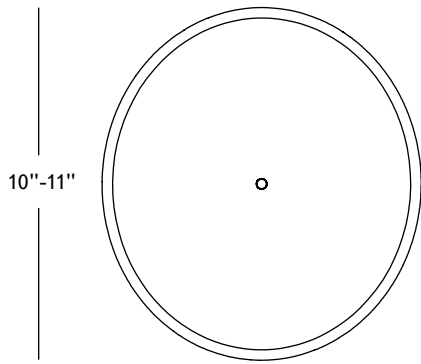

SC.01.08

ROOM

WWW.ROOMONLINE.COM

Front

Side

Top

Finishes

Brushed Brass
\$1,800
16 weeks

Oil Rubbed Bronze
\$1,800
16 weeks

Satin Nickel
\$1,800
16 weeks

Vintage Brass
\$1,800
16 weeks

Porcelain Disc

Specifications

Height: 10-11in / 25-28cm
Depth: 3.5in / 9cm
Width: 9-10in / 23-26cm
Weight: 3lb / 2kg
Max Wattage: 6w