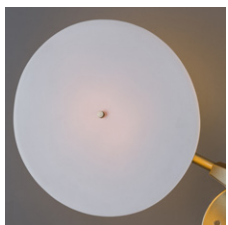

SC.01.08

ROOM

WWW.ROOMONLINE.COM

Front

Side

Top

Finishes

Brushed Brass
\$1,800
16 weeks

Oil Rubbed Bronze
\$1,800
16 weeks

Satin Nickel
\$1,800
16 weeks

Vintage Brass
\$1,800
16 weeks

Porcelain Disc

Specifications

Height: 10-11in / 25-28cm
Depth: 3.5in / 9cm
Width: 9-10in / 23-26cm
Weight: 3lb / 2kg
Max Wattage: 6w

Backplate: Ø5" x 0.75" with fixed post
Materials: Machined brass, unglazed porcelain
Bulbs: 24V|6W|2700K Integrated LED, dimmable, transformer provided

Inspiration

The Branching collection is the union of two seemingly disparate aesthetics - the industrial and the organic. The precise machined components contrast with handmade porcelain discs, made by Nymphenburg Porcelain, a 400+ year-old family-owned company based in Germany.