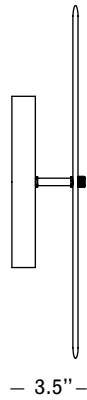

SC.01.08

ROOM

WWW.ROOMONLINE.COM

Front

Side

Top

Finishes

Brushed Brass
\$1,800
16 weeks

Oil Rubbed Bronze
\$1,800
16 weeks

Satin Nickel
\$1,800
16 weeks

Vintage Brass
\$1,800
16 weeks

Porcelain Disc

Specifications

Height: 10-11in / 25-28cm
Depth: 3.5in / 9cm
Width: 9-10in / 23-26cm
Weight: 3lb / 2kg
Max Wattage: 6w

Backplate: Ø5" x 0.75" with fixed post
Materials: Machined brass, unglazed porcelain
Bulbs: 24V|6W|2700K Integrated LED, dimmable, transformer provided

Inspiration

The Branching collection is the union of two seemingly disparate aesthetics - the industrial and the organic. The precise machined components contrast with handmade porcelain discs, made by Nymphenburg Porcelain, a 400+ year-old family-owned company based in Germany.