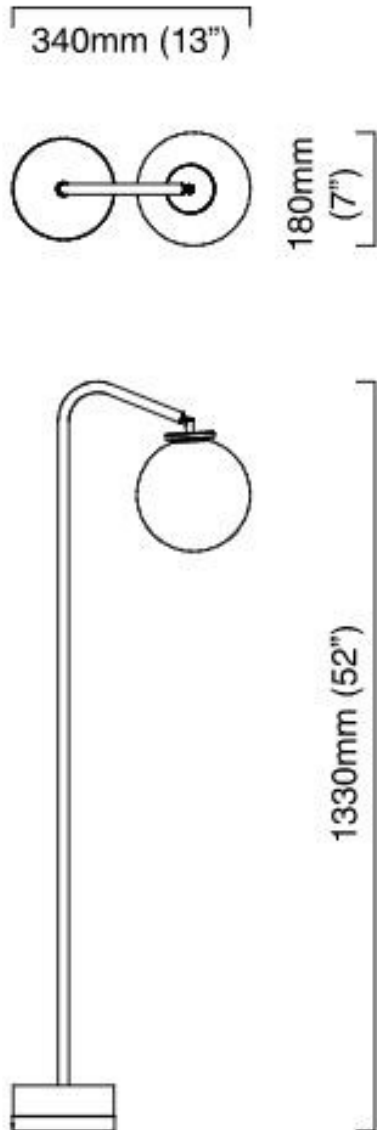

ROOM

WWW.ROOMONLINE.COM

OSCAR FLOOR LAMP

DIMENSIONS: 13"W X 52"H.

FINISHS: BRONZE WITH SATIN BRASS AND OPAL SHADE OR SATIN BRASS WITH OPAL SHADE

LAMPING: G9 HALOGEN 25W BULB (NOT INCLUDED)

ITEM NO. LI277

ROOM

WWW.ROOMONLINE.COM

OSCAR FLOOR LAMP

DIMENSIONS: 13"W X 52"H.

FINISHS: BRONZE WITH SATIN BRASS AND OPAL SHADE OR SATIN BRASS WITH OPAL SHADE

LAMPING: G9 HALOGEN 25W BULB (NOT INCLUDED)

ITEM NO. LI277