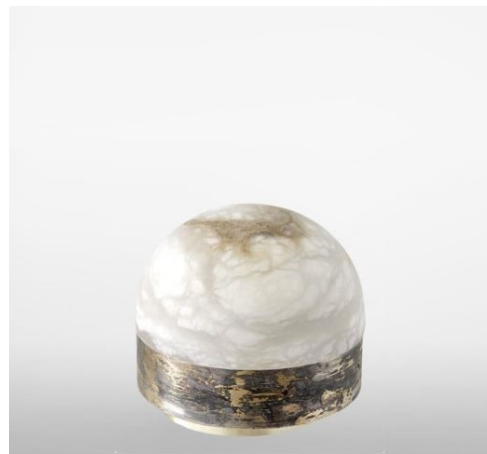

ROOM

WWW.ROOMONLINE.COM

LUCID TABLE LAMPS

LUCID 200: 8" DIA X 7" H , LUCID 300 : 12" DIA X 10" H

MATERIALS: HONED ALABASTER WITH OXIDIZED SILVERED BRASS BASE

LAMPING: 1 E12 LED BULB (NOT INCLUDED)

ITEM NO. LI286