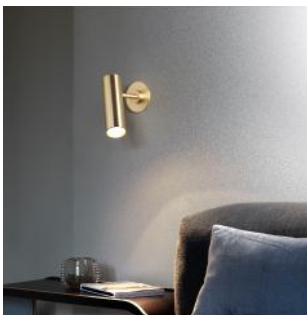

ROOM

WWW.ROOMONLINE.COM

HERON WALL SCONCE

7" D x 4" W x 8" H

SATIN BRASS WITH MOVEABLE HEAD, INTEGRATED ON/OFF SWITCH

ITEM NO. LI184