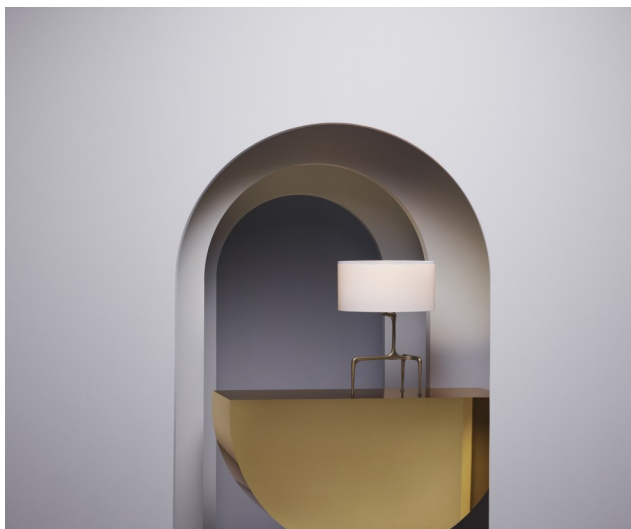

# ROOM

WWW.ROOMONLINE.COM

BRAQUE TABLE LAMP

15.5" x 9.75" x 20.75"H

BRONZE OR ANTIQUE BRASS WITH DOVE GREY SILK, SLATE GREY SILK OR WHITE LINEN SHADE

60 WATT INCANDESCENT BULB, E27 BASE

ITEM NO. LI185