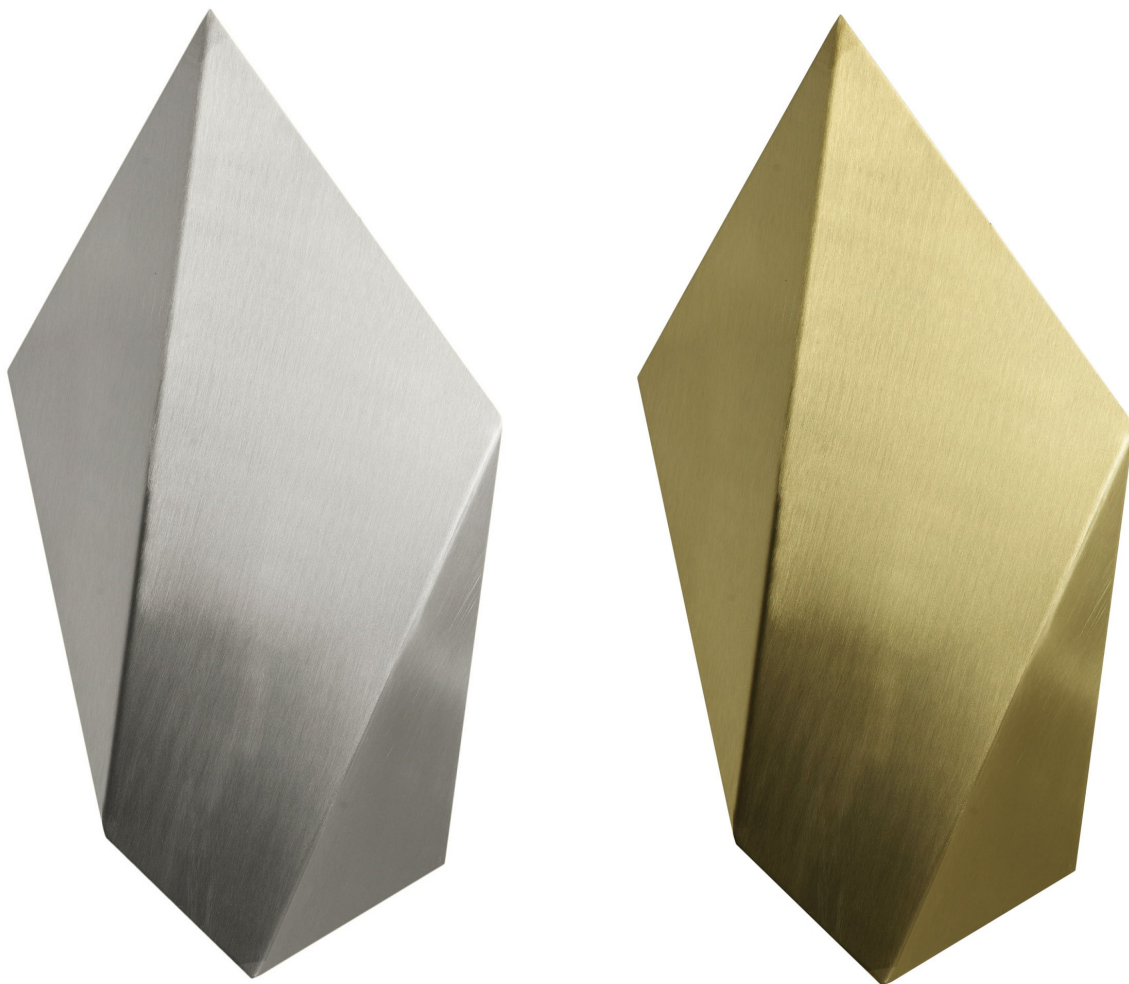

ROOM

WWW.ROOMONLINE.COM

ABSTRACT WALL SCONCE

9"W X 15"H X 3"D; ADJUSTABLE POSITION

SATIN BRASS OR SATIN NICKEL

G9 MAINS HALOGEN 25W

ITEM NO. LI241