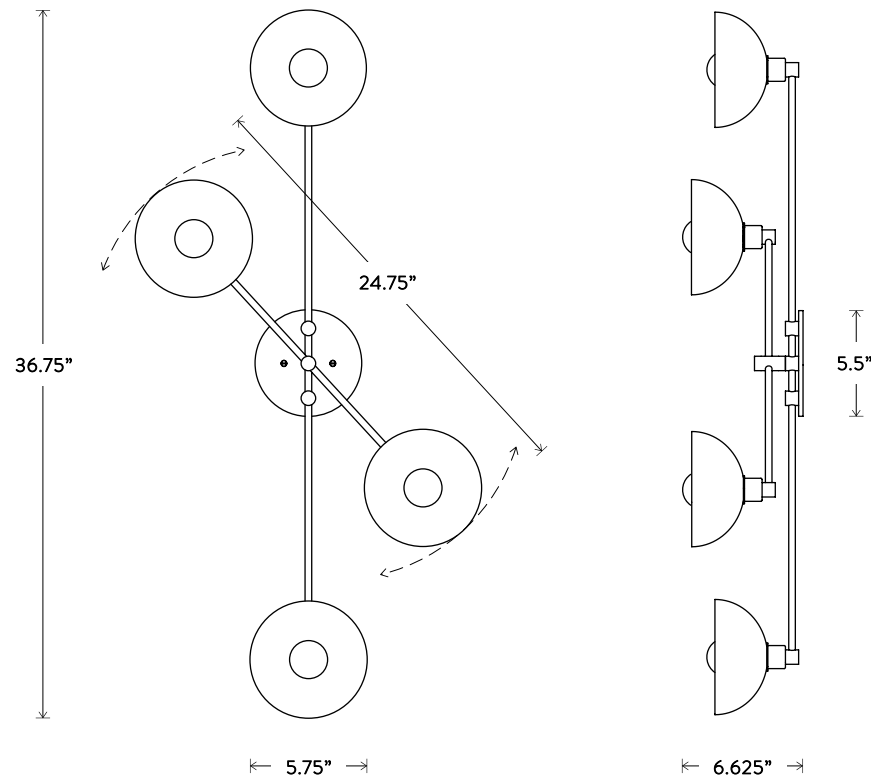

TRAPEZE® 4 SURFACE MOUNT

DIMENSIONS: 36.25" L, 6.625" D

APPROXIMATE WEIGHT: LBS

LAMPING: MAX 60W EACH

4 3W DIMMABLE LED BULBS INCLUDED

240 LUMENS EACH, 2500K COLOR TEMPERATURE

BULB LIFE: 30,000 HOURS

120V: E12 GLOBE SM: MATTE WHITE, Ø 1.75"

240V: E14 GLOBE SM: MATTE WHITE, Ø 1.75"

UL / CE APPROVED

VOLTAGE: 120-240

FINISHED AND ASSEMBLED BY HAND IN NY FROM
DOMESTIC AND IMPORTED COMPONENTS.

CUSTOMIZATION AVAILABLE.

ALL PIECES MADE TO ORDER.

50% DEPOSIT REQUIRED.

BALANCE DUE PRIOR TO SHIPPING.

LEAD TIME APPROXIMATELY 8-10 WEEKS.

$4400 BRASS

$4800 PORCELAIN OR TWO-TONE BOWLS

TWO-TONE IS AGED BRASS BOWL INTERIOR WITH
BLACKENED BRASS BOWL EXTERIOR.

FINISHES TO ORDER

ADD 30% FOR TARNISHED SILVER

ROOM

WWW.ROOMONLINE.COM