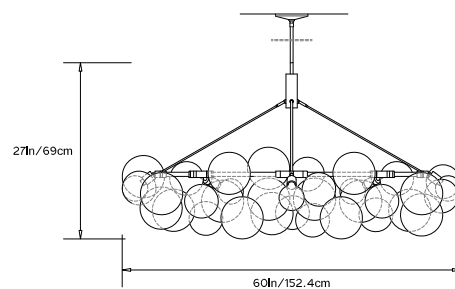

ROOM

WWW.ROOMONLINE.COM

WREATH 60 BUBBLE CHANDELIER

Collection:

Bubble Chandeliers

Design Year:

2015

Dimensions:

Diam 60in/152.4cm x H 27in/69cm
Also available in 48" and 76" diameter

Weight:

30lb/13.6kg

Specifications (120V):

8x G40 Bulbs (40W) included / Clear / E26 Medium Screw Base / 240W total / 2400 Lumens total LED Bulbs upon request

Specifications (240V):

8x G125 Bulbs (40W) included / Clear / E27 Medium Screw Base / 240W total / 3112 Lumens total LED Bulbs upon request

Suspension:

Ships with 2ft/60cm long stem and 6in/15cm canopy in matching metal finish. Stem can be adjusted on site. Longer stem lengths available upon request.

Materials:

Machined brass, hand-blown glass globes, decorative cotton or leather coiling

Metal Finish Options:

Standard: Satin Brass, Polished Nickel
Upgrades: Brushed Nickel, Antique Brass, Dark Bronze, Black Brass

Glass Globe Options:

Standard: Clear
Upgrades: 24k Gilded, Silver Leaf, hand-painted Strokes. Please refer to the 'Materials and Finish Options' guide for further information.

Decorative Coiling Options:

Standard: Natural Cotton Cord
Upgrades: White, Natural, Henna, Iris Blue, Dark Brown, Gray, or Black Leather Cord.
Custom leather colors available upon request.

Certifications:

Made in New York