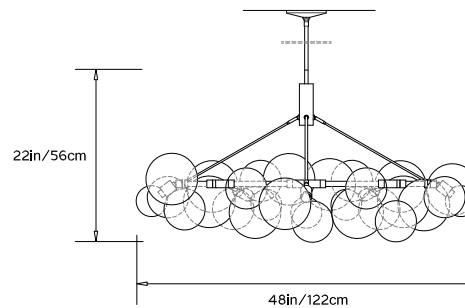

## WREATH 48 BUBBLE CHANDELIER

**Collection:**

Bubble Chandeliers

**Design Year:**

2015

**Dimensions:**

Diam 48in/122cm x H 22in/56cm  
Also available in 60" and 76" diameter

**Weight:**

Made in New York

Detail of Satin Brass and Gray Leather Cord

48in/122cm

48in/122cm

22in/56cm

48in/122cm

### Dimensions:

Diam 60in/152.4cm x H 27in/69cm  
Also available in 48" and 76" diameter

### Dimensions:

Diam 76in/193cm x H 34in/86.4cm  
Also available in 48" and 60" diameter