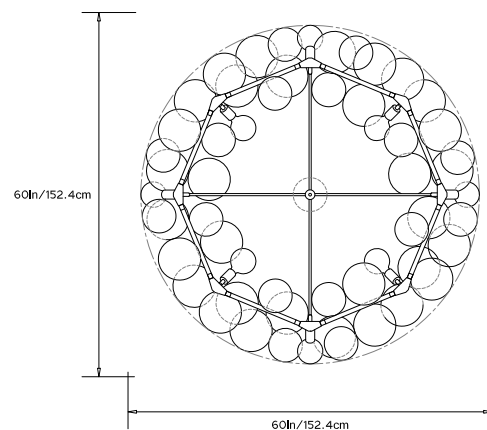

ROOM

WWW.ROOMONLINE.COM

WREATH 60 BUBBLE CHANDELIER

Collection:

Bubble Chandeliers

Design Year:

2015

Dimensions:

Diam 60in/152.4cm x H 27in/69cm
Also available in 48" and 76" diameter

Weight:

30lb/13.6kg

Specifications (120V):

8x G40 Bulbs (40W) included / Clear / E26 Medium Screw Base / 240W total / 2400 Lumens total LED Bulbs upon request

Specifications (240V):

8x G125 Bulbs (40W) included / Clear / E27 Medium Screw Base / 240W total / 3112 Lumens total LED Bulbs upon request

Suspension:

Ships with 2ft/60cm long stem and 6in/15cm canopy in matching metal finish. Stem can be adjusted on site. Longer stem lengths available upon request.

Materials:

Machined brass, hand-blown glass globes, decorative cotton or leather coiling

Metal Finish Options:

Standard: Satin Brass, Polished Nickel
Upgrades: Brushed Nickel, Antique Brass, Dark Bronze, Black Brass

Glass Globe Options:

Standard: Clear
Upgrades: 24k Gilded, Silver Leaf, hand-painted Strokes. Please refer to the 'Materials and Finish Options' guide for further information.

Decorative Coiling Options:

Standard: Natural Cotton Cord
Upgrades: White, Natural, Henna, Iris Blue, Dark Brown, Gray, or Black Leather Cord.
Custom leather colors available upon request.

Certifications:

Made in New York