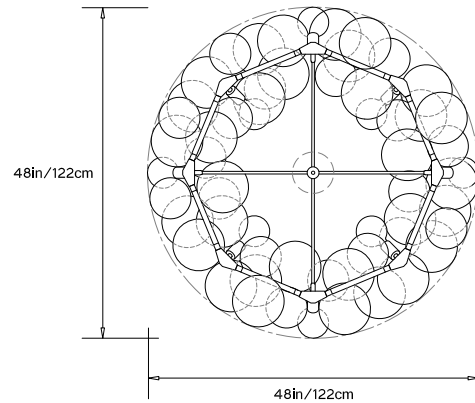

48in/122cm

48in/122cm