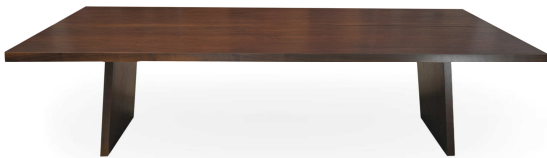

# ROOM

WWW.ROOMONLINE.COM

---

TRAPEZE DINING TABLE, WOOD BASE (ALSO AVAILABLE WITH METAL BASE)

108" x 45" x 29"H AS SHOWN

MADE TO ORDER IN ANY DIMENSIONS

AVAILABLE WITH LIVE OR STRAIGHT EDGES, OR WITH EXTENSIONS

SELECT FROM NUMEROUS WOODS AND FINISHES

MATCHING BENCH AVAILABLE

ITEM NO. FD67