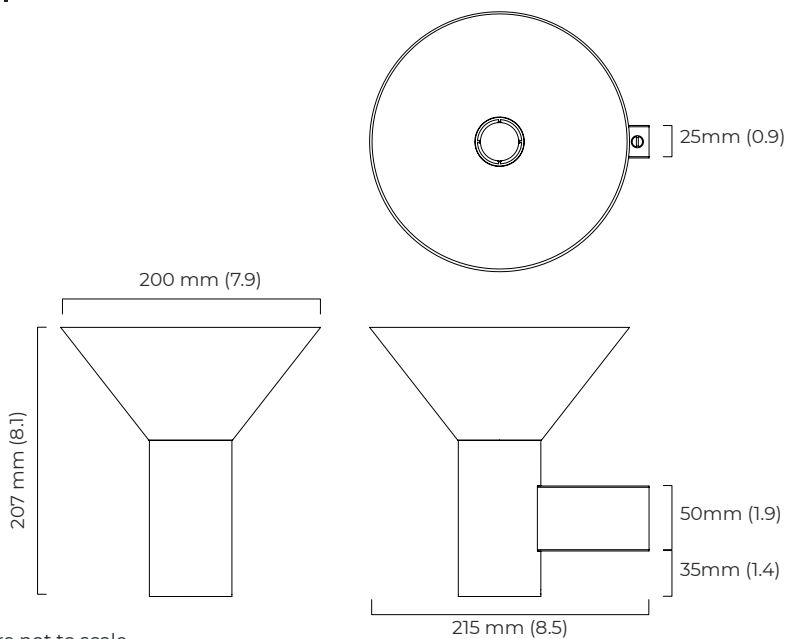

ROOM

WWW.ROOMONLINE.COM

TORRES WALL LIGHT

8.5" W x 7.9" D x 8.7" H

POLISHED NICKEL, BRONZE, OR ANTIQUE BRONZE SUSPENSION WITH METAL OR ALABASTER STONE SHADE

LAMPING: WITH METAL SHADE: GU10 9.6W 2700K LED, WITH ALABASTER SHADE: G9 4.5W 2700K LED

ITEM NO. LI485

TORRES WALL

FINISH

antique bronze
 antique bronze with honed alabaster
 bronze
 bronze with honed alabaster
 polished nickel

DIMENSIONS (body of fixture)

200 x 215 x 207 mm (w x d x h)

WEIGHT

DIMMING

dimnable bulb required
 trailing edge dimmable / phase cut (rotary dimmer) - standard
 DALI option available (220-240v only)

WALL ROSE / PLATE

rectangular wall box - 25 x 50 mm (w x d)

CERTIFICATION

VIEW ON WEBSITE

mounting plate dimensions

North America junction box cover

*Diagrams are not to scale.

TORRES WALL

| SKU NUMBER | FINISH DESCRIPTION | VOLTAGE |
|------------------|-------------------------------------|------------|
| TORWAOAB44-240 | antique bronze | 220 - 240V |
| TORWAOABHA44-240 | antique bronze with honed alabaster | 220 - 240V |
| TORWAOBZ44-240 | bronze | 220 - 240V |
| TORWAOBZHA44-240 | bronze with honed alabaster | 220 - 240V |
| TORWAOPN44-240 | polished nickel | 220 - 240V |
| TORWAOAB-110 | antique bronze | 110 - 130V |
| TORWAOABHA-110 | antique bronze with honed alabaster | 110 - 130V |
| TORWAOBZ-110 | bronze | 110 - 130V |
| TORWAOBZHA-110 | bronze with honed alabaster | 110 - 130V |
| TORWAOPN-110 | polished nickel | 110 - 130V |