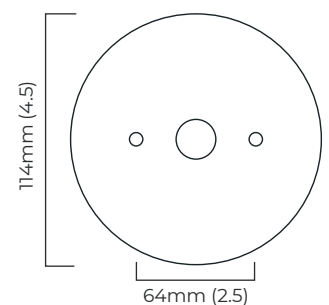

ROOM

WWW.ROOMONLINE.COM

TORRES WALL LIGHT

8.5" W x 7.9" D x 8.7" H

POLISHED NICKEL, BRONZE, OR ANTIQUE BRONZE SUSPENSION WITH METAL OR ALABASTER STONE SHADE

LAMPING: WITH METAL SHADE: GU10 9.6W 2700K LED, WITH ALABASTER SHADE: G9 4.5W 2700K LED

ITEM NO. LI485

TORRES WALL

FINISH

antique bronze
 antique bronze with honed alabaster
 bronze
 bronze with honed alabaster
 polished nickel

DIMENSIONS (body of fixture)

200 x 215 x 207 mm (w x d x h)

WEIGHT

DIMMING

dimnable bulb required
 trailing edge dimmable / phase cut (rotary dimmer) - standard
 DALI option available (220-240v only)

WALL ROSE / PLATE

rectangular wall box - 25 x 50 mm (w x d)

CERTIFICATION

VIEW ON WEBSITE

mounting plate dimensions

North America junction box cover

*Diagrams are not to scale.

TORRES WALL

| SKU NUMBER | FINISH DESCRIPTION | VOLTAGE |
|------------------|-------------------------------------|------------|
| TORWAOAB44-240 | antique bronze | 220 - 240V |
| TORWAOABHA44-240 | antique bronze with honed alabaster | 220 - 240V |
| TORWAOBZ44-240 | bronze | 220 - 240V |
| TORWAOBZHA44-240 | bronze with honed alabaster | 220 - 240V |
| TORWAOPN44-240 | polished nickel | 220 - 240V |
| TORWAOAB-110 | antique bronze | 110 - 130V |
| TORWAOABHA-110 | antique bronze with honed alabaster | 110 - 130V |
| TORWAOBZ-110 | bronze | 110 - 130V |
| TORWAOBZHA-110 | bronze with honed alabaster | 110 - 130V |
| TORWAOPN-110 | polished nickel | 110 - 130V |