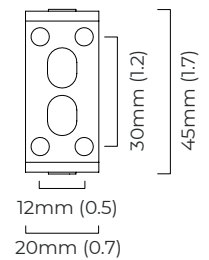

ROOM

WWW.ROOMONLINE.COM

TORRES WALL LIGHT

8.5" W x 7.9" D x 8.7" H

POLISHED NICKEL, BRONZE, OR ANTIQUE BRONZE SUSPENSION WITH METAL OR ALABASTER STONE SHADE

LAMPING: WITH METAL SHADE: GU10 9.6W 2700K LED, WITH ALABASTER SHADE: G9 4.5W 2700K LED

ITEM NO. LI485

TORRES WALL

FINISH

antique bronze
 antique bronze with honed alabaster
 bronze
 bronze with honed alabaster
 polished nickel

DIMENSIONS (body of fixture)

200 x 215 x 207 mm (w x d x h)

WEIGHT

DIMMING

dimnable bulb required
 trailing edge dimmable / phase cut (rotary dimmer) - standard
 DALI option available (220-240v only)

WALL ROSE / PLATE

rectangular wall box - 25 x 50 mm (w x d)

CERTIFICATION

VIEW ON WEBSITE

mounting plate dimensions

North America junction box cover

*Diagrams are not to scale.

TORRES WALL

| SKU NUMBER | FINISH DESCRIPTION | VOLTAGE |
|------------------|-------------------------------------|------------|
| TORWAOAB44-240 | antique bronze | 220 - 240V |
| TORWAOABHA44-240 | antique bronze with honed alabaster | 220 - 240V |
| TORWAOBZ44-240 | bronze | 220 - 240V |
| TORWAOBZHA44-240 | bronze with honed alabaster | 220 - 240V |
| TORWAOPN44-240 | polished nickel | 220 - 240V |
| TORWAOAB-110 | antique bronze | 110 - 130V |
| TORWAOABHA-110 | antique bronze with honed alabaster | 110 - 130V |
| TORWAOBZ-110 | bronze | 110 - 130V |
| TORWAOBZHA-110 | bronze with honed alabaster | 110 - 130V |
| TORWAOPN-110 | polished nickel | 110 - 130V |