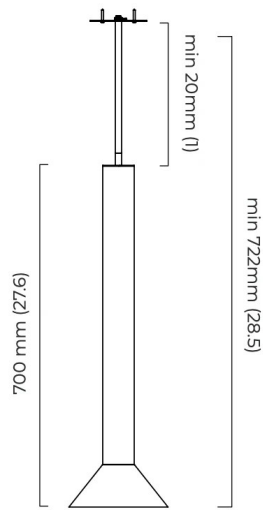

ROOM

WWW.ROOMONLINE.COM

TORRES PENDANT

SHORT: 7.9"D X 8"H, 1" MIN. DROP HEIGHT.

TALL: 7.9"D X 27.6"H, 1" MIN. DROP HEIGHT.

POLISHED NICKEL, BRONZE, OR ANTIQUE BRONZE SUSPENSION WITH METAL OR ALABASTER STONE SHADE

LAMPING: WITH METAL SHADE: GU10 9.6W 2700K LED, WITH ALABASTER SHADE: G9 4.5W 2700K LED

ITEM NO. LI485

ROOM

WWW.ROOMONLINE.COM

TORRES PENDANT SHORT

mounting plate dimensions

ROOM

WWW.ROOMONLINE.COM

TORRES PENDANT TALL

mounting plate dimensions