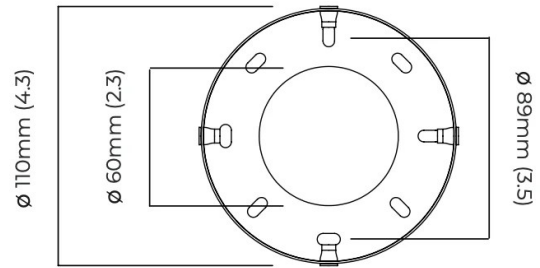

ROOM

WWW.ROOMONLINE.COM

TORRES PENDANT

SHORT: 7.9"D X 8"H, 1" MIN. DROP HEIGHT.

TALL: 7.9"D X 27.6"H, 1" MIN. DROP HEIGHT.

POLISHED NICKEL, BRONZE, OR ANTIQUE BRONZE SUSPENSION WITH METAL OR ALABASTER STONE SHADE

LAMPING: WITH METAL SHADE: GU10 9.6W 2700K LED, WITH ALABASTER SHADE: G9 4.5W 2700K LED

ITEM NO. LI485

ROOM

WWW.ROOMONLINE.COM

TORRES PENDANT SHORT

mounting plate dimensions

ROOM

WWW.ROOMONLINE.COM

TORRES PENDANT TALL

mounting plate dimensions