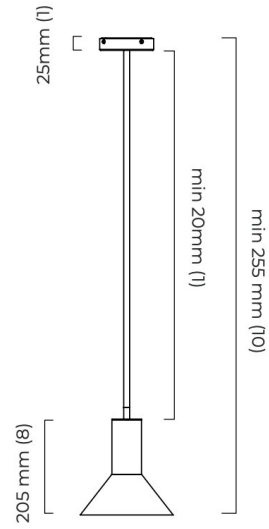

ROOM

WWW.ROOMONLINE.COM

TORRES PENDANT

SHORT: 7.9"D X 8"H, 1" MIN. DROP HEIGHT.

TALL: 7.9"D X 27.6"H, 1" MIN. DROP HEIGHT.

POLISHED NICKEL, BRONZE, OR ANTIQUE BRONZE SUSPENSION WITH METAL OR ALABASTER STONE SHADE

LAMPING: WITH METAL SHADE: GU10 9.6W 2700K LED, WITH ALABASTER SHADE: G9 4.5W 2700K LED

ITEM NO. LI485

ROOM

WWW.ROOMONLINE.COM

TORRES PENDANT SHORT

mounting plate dimensions

ROOM

WWW.ROOMONLINE.COM

TORRES PENDANT TALL

mounting plate dimensions