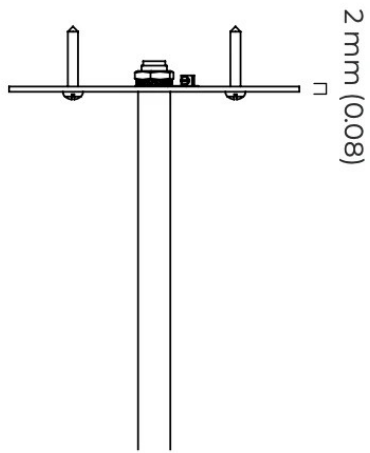

ROOM

WWW.ROOMONLINE.COM

TORRES PENDANT

SHORT: 7.9"D X 8"H, 1" MIN. DROP HEIGHT.

TALL: 7.9"D X 27.6"H, 1" MIN. DROP HEIGHT.

POLISHED NICKEL, BRONZE, OR ANTIQUE BRONZE SUSPENSION WITH METAL OR ALABASTER STONE SHADE

LAMPING: WITH METAL SHADE: GU10 9.6W 2700K LED, WITH ALABASTER SHADE: G9 4.5W 2700K LED

ITEM NO. LI485

ROOM

WWW.ROOMONLINE.COM

TORRES PENDANT SHORT

mounting plate dimensions

ROOM

WWW.ROOMONLINE.COM

TORRES PENDANT TALL

mounting plate dimensions