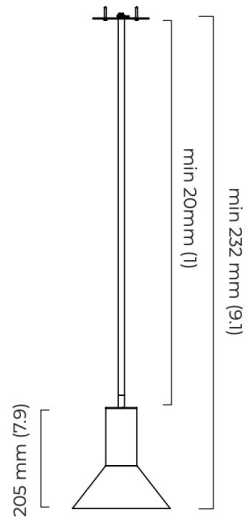

ROOM

WWW.ROOMONLINE.COM

TORRES PENDANT

SHORT: 7.9"D X 8"H, 1" MIN. DROP HEIGHT.

TALL: 7.9"D X 27.6"H, 1" MIN. DROP HEIGHT.

POLISHED NICKEL, BRONZE, OR ANTIQUE BRONZE SUSPENSION WITH METAL OR ALABASTER STONE SHADE

LAMPING: WITH METAL SHADE: GU10 9.6W 2700K LED, WITH ALABASTER SHADE: G9 4.5W 2700K LED

ITEM NO. LI485

ROOM

WWW.ROOMONLINE.COM

TORRES PENDANT SHORT

mounting plate dimensions

ROOM

WWW.ROOMONLINE.COM

TORRES PENDANT TALL

mounting plate dimensions