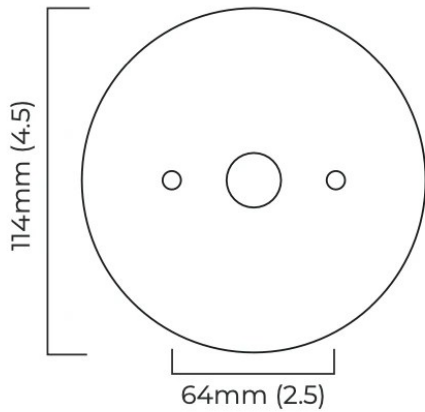

ROOM

WWW.ROOMONLINE.COM

TORRES PENDANT

SHORT: 7.9"D X 8"H, 1" MIN. DROP HEIGHT.

TALL: 7.9"D X 27.6"H, 1" MIN. DROP HEIGHT.

POLISHED NICKEL, BRONZE, OR ANTIQUE BRONZE SUSPENSION WITH METAL OR ALABASTER STONE SHADE

LAMPING: WITH METAL SHADE: GU10 9.6W 2700K LED, WITH ALABASTER SHADE: G9 4.5W 2700K LED

ITEM NO. LI485

ROOM

WWW.ROOMONLINE.COM

TORRES PENDANT SHORT

mounting plate dimensions

ROOM

WWW.ROOMONLINE.COM

TORRES PENDANT TALL

mounting plate dimensions