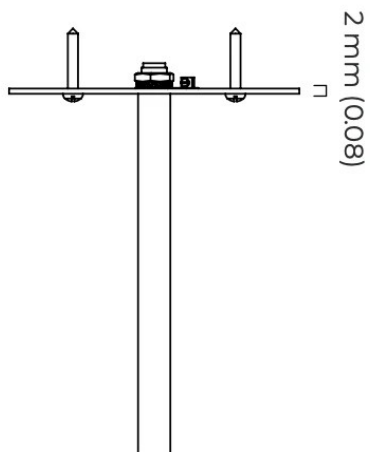

ROOM

WWW.ROOMONLINE.COM

TORRES PENDANT

SHORT: 7.9"D X 8"H, 1" MIN. DROP HEIGHT.

TALL: 7.9"D X 27.6"H, 1" MIN. DROP HEIGHT.

POLISHED NICKEL, BRONZE, OR ANTIQUE BRONZE SUSPENSION WITH METAL OR ALABASTER STONE SHADE

LAMPING: WITH METAL SHADE: GU10 9.6W 2700K LED, WITH ALABASTER SHADE: G9 4.5W 2700K LED

ITEM NO. LI485

ROOM

WWW.ROOMONLINE.COM

TORRES PENDANT SHORT

mounting plate dimensions

ROOM

WWW.ROOMONLINE.COM

TORRES PENDANT TALL

mounting plate dimensions