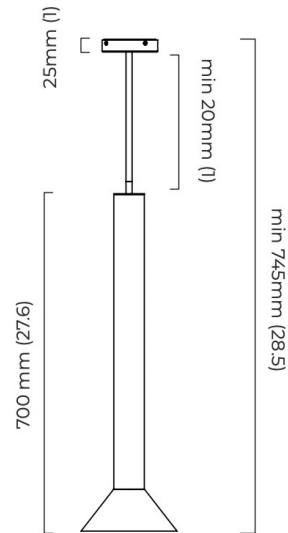

ROOM

WWW.ROOMONLINE.COM

TORRES PENDANT

SHORT: 7.9"D X 8"H, 1" MIN. DROP HEIGHT.

TALL: 7.9"D X 27.6"H, 1" MIN. DROP HEIGHT.

POLISHED NICKEL, BRONZE, OR ANTIQUE BRONZE SUSPENSION WITH METAL OR ALABASTER STONE SHADE

LAMPING: WITH METAL SHADE: GU10 9.6W 2700K LED, WITH ALABASTER SHADE: G9 4.5W 2700K LED

ITEM NO. LI485

ROOM

WWW.ROOMONLINE.COM

TORRES PENDANT SHORT

mounting plate dimensions

ROOM

WWW.ROOMONLINE.COM

TORRES PENDANT TALL

mounting plate dimensions