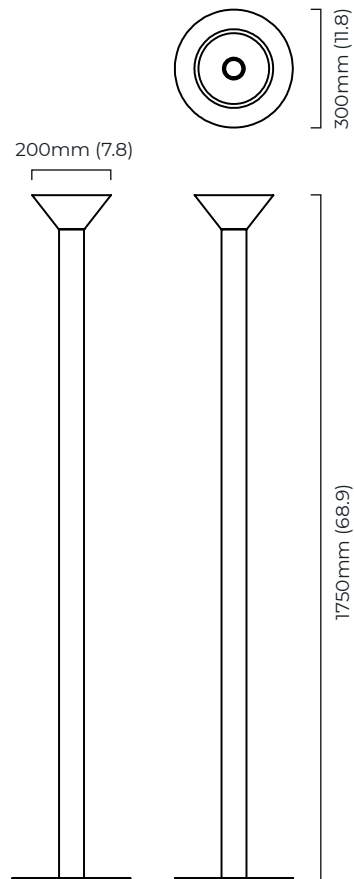

ROOM

WWW.ROOMONLINE.COM

TORRES FLOOR LIGHT

DIMENSIONS: 7.8"D X 68.8"H, 11.8"D BASE

POLISHED NICKEL, BRONZE, OR ANTIQUE BRONZE SUSPENSION WITH METAL OR ALABASTER STONE SHADE

LAMPING: WITH METAL SHADE: GU10 9.6W 2700K LED, WITH ALABASTER SHADE: G9 4.5W 2700K LED

ITEM NO. LI485

TORRES UPLIGHTER

FINISH

antique bronze
bronze
polished nickel

DIMENSIONS (body of fixture)

300 x 300 x 1750 mm (w x d x h)

WEIGHT

12kg (26.5lbs)

FLEX

2500mm cord set with black flex and inline switch

ILLUMINATION

220-240v - 1 x GU10, 6w min (recomended 9.6w) - 2700K LED only
110-130v - 1 x GU10, 6w min (recomended 9.6w) - 2700K LED only
(no bulbs supplied)

CERTIFICATION

*Diagrams are not to scale.

TORRES UPLIGHTER

SKU NUMBER	FINISH DESCRIPTION	VOLTAGE
TORFLOAB-240D	antique bronze - 240v 5 amp plug	220-240V
TORFLOAB-240I	antique bronze - 240v AU plug	220-240V
TORFLOAB-240F	antique bronze - 240v EU plug	220-240V
TORFLOAB-240J	antique bronze - 240v swiss plug	220-240V
TORFLOAB-240G	antique bronze - 240v UK plug	220-240V
TORFLOBZ-240D	bronze - 240v 5 amp plug	220-240V
TORFLOBZ-240I	bronze - 240v AU plug	220-240V
TORFLOBZ-240F	bronze - 240v EU plug	220-240V
TORFLOBZ-240J	bronze - 240v swiss plug	220-240V
TORFLOBZ-240G	bronze - 240v UK plug	220-240V
TORFLOPN-240D	polished nickel - 240v 5 amp plug	220-240V
TORFLOPN-240I	polished nickel - 240v AU plug	220-240V
TORFLOPN-240F	polished nickel - 240v EU plug	220-240V
TORFLOPN-240J	polished nickel - 240v swiss plug	220-240V
TORFLOPN-240G	polished nickel - 240v UK plug	220-240V
TORFLOAB-110A	antique bronze - 110v US plug	110-130V
TORFLOBZ-110A	bronze - 110v US plug	110-130V
TORFLOPN-110A	polished nickel - 110v US plug	110-130V