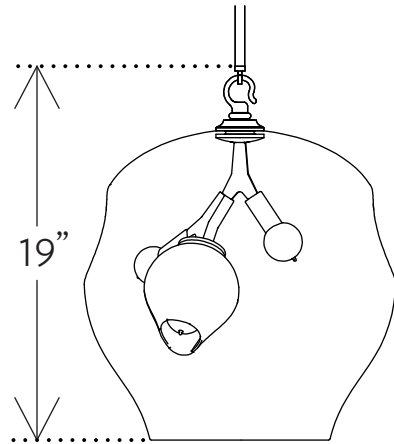

## TERRARIUM

16" x 18" x 19" handblown glass

available in brushed brass, vintage brass, oil rubbed bronze or satin nickel hardware with clear glass globe & white pod.

item no. LI198

# TERRARIUM TR.03.01

H 19in/48cm W 16in/41cm D 16in/41cm WT 15lb/7kg MAX 120w

FRONT

SIDE

TOP