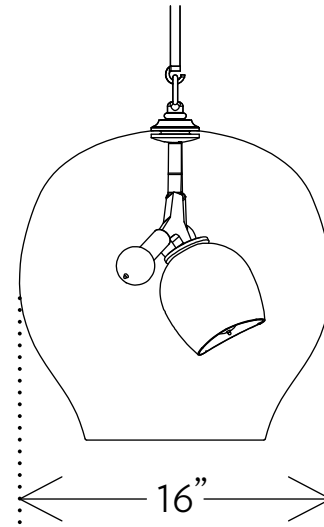

## TERRARIUM

16" x 18" x 19" handblown glass

available in brushed brass, vintage brass, oil rubbed bronze or satin nickel hardware with clear glass globe & white pod.

item no. LI198

# TERRARIUM TR.03.01

H 19in/48cm W 16in/41cm D 16in/41cm WT 15lb/7kg MAX 120w

FRONT

SIDE

TOP