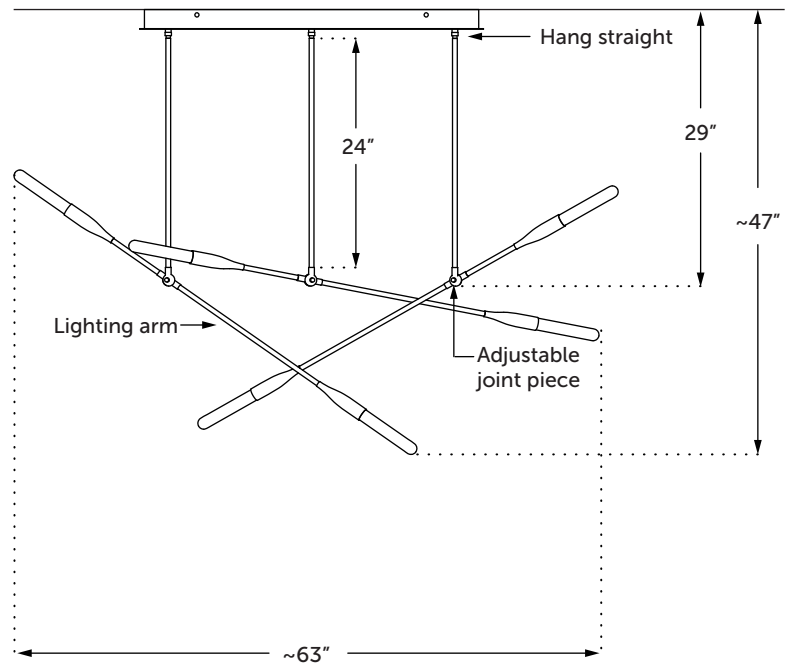

DESCRIPTION

Three Sorenthia Lights on a custom canopy create a modern, statement chandelier.

DETAILS

Lead Time | 8–10 Weeks

Materials | Steel and brass

Weight | 20 lbs

Canopy | 36" Length x 5" Width x 2" Height

Lamping | 120V/60Hz, E26 sockets, 60W max

Made In | USA

FRONT VIEW

FINISH OPTIONS

SOR-TRI-B
Brushed Brass
Brass Details

SOR-TRI-N
Brushed Nickel
Nickel Details

SOR-TRI-OR-B
Oil Rubbed Brass
Brass Details

SOR-TRI-BP-B
Black Poppy
Brass Details

SOR-TRI-BP-N
Black Poppy
Nickel Details

Metal details include canopy screw caps, hang straights, and joint piece screws.

DIMENSIONS

Angles of lighting arms can be rotated at joints, allowing a range of dimensions:

Overall Height | 31"–57"

Width | 36"–93"

Depth | 14"–64"

BULBS

Sold separately. Please visit our website for details. Many styles of bulbs work with our fixtures. Refer to the lamping specifications to determine compatibility.

CUSTOMIZATION

This piece can be customized in length and configuration. Custom plated and powder coated finishes are available. Please contact us.

Finish samples sold online.

Each piece is built to order.