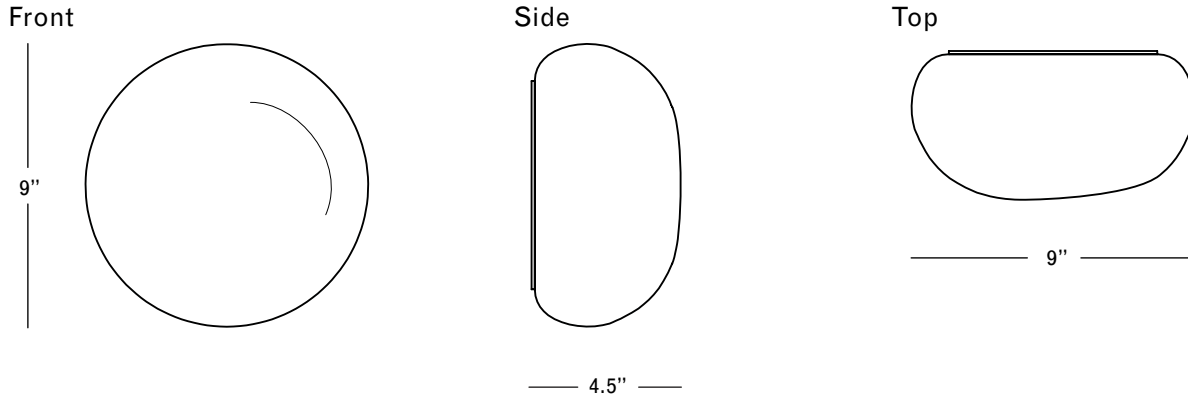

Finishes

Specifications

Height: 9in / 23cm
Depth: 4.5in / 11cm
Width: 9in / 23cm
Weight: 4lb / 2kg
Max Wattage: 60w

Backplate: 7.5" x 0.25" flush mounting cleat
Materials: Machined brass, glass
Bulbs: E26|110V|6W|2500K LED Globe, Dimmable
E27|220V|6W|2500K LED Globe, Dimmable

Note: Please expect slight variation in the glass shape as a result of the mouth blowing process.

UL, cUL (120V), CE, CB (240V) Certified

Inspiration

Inspired by natural phenomena, Branching explores the visual tension that results from mixing hand-blown glass with machine-made metal parts.