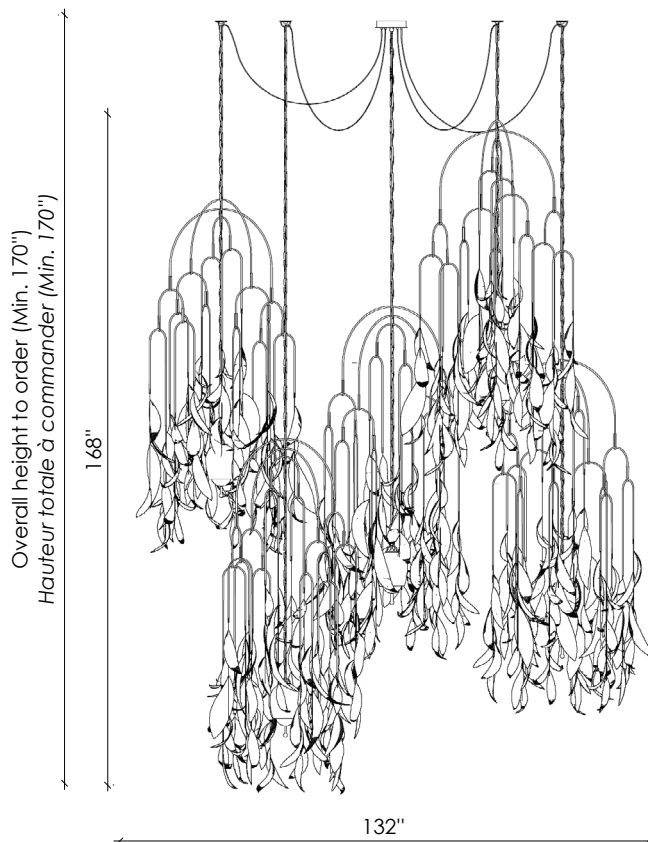

ROOM

WWW.ROOMONLINE.COM

SAULE LIGHTING

AVAILABLE IN A VARIETY OF CONFIGURATIONS AND SIZES

AGED BRASS ARMATURES, BRASS FIBER LEAVES, PINKISH HAND BLOWN GLASS GLOBES

ITEM NO. L488

SAULE-L-01

SAULE-L-03

ROOM

WWW.ROOMONLINE.COM

SAULE-L-05

ROOM

WWW.ROOMONLINE.COM

SAULE-S-01

Overall height to order (Min. 50")
Hauteur totale à commander (Min. 50")

SAULE-S-03

Overall height to order (Min. 58")
Hauteur totale à commander (Min. 58")

ROOM

WWW.ROOMONLINE.COM

SAULE-S-05

ROOM

WWW.ROOMONLINE.COM

SPÉCIFICATIONS

DIMENSIONS

HEIGHT / HAUTEUR

The chain is not adjustable / The overall height needs to be ordered. The height from the top of the fixture to the ceiling increases every 3", up to 120" included.

La chaîne n'est pas ajustable / La hauteur totale doit être commandée. La hauteur entre le haut du luminaire et le plafond augmente tous les 3", jusqu'à 120" inclus.