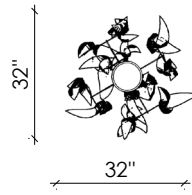

ROOM

WWW.ROOMONLINE.COM

SAULE-L-05

ROOM

WWW.ROOMONLINE.COM

SAULE-S-01

Overall height to order (Min. 50")
Hauteur totale à commander (Min. 50")

SAULE-S-03

Overall height to order (Min. 58")
Hauteur totale à commander (Min. 58")

ROOM

WWW.ROOMONLINE.COM

SAULE-S-05

ROOM

WWW.ROOMONLINE.COM

SPÉCIFICATIONS

DIMENSIONS

SAULE-L-01
44" X 44" X 88" H
Overall height / Hauteur totale minimum 92"

SAULE-L-03
96" X 96" X 140" H
Overall height / Hauteur totale minimum 142"

SAULE-L-05
132" X 132" X 168" H
Overall height / Hauteur totale minimum 170"