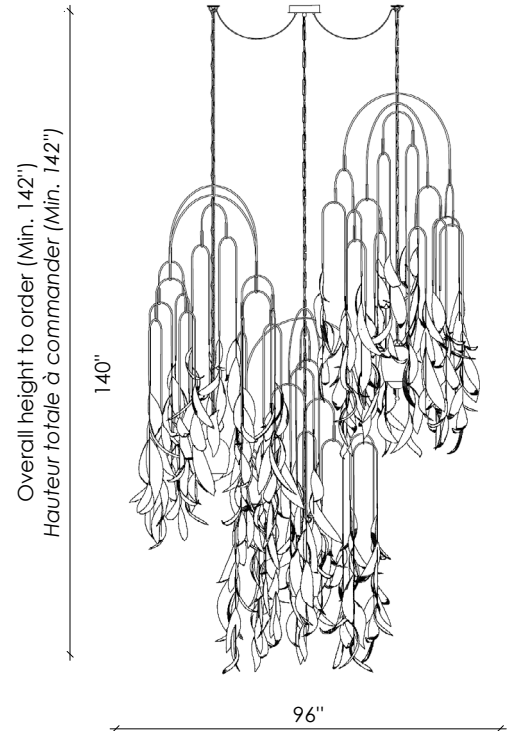

ROOM

WWW.ROOMONLINE.COM

SAULE LIGHTING

AVAILABLE IN A VARIETY OF CONFIGURATIONS AND SIZES

AGED BRASS ARMATURES, BRASS FIBER LEAVES, PINKISH HAND BLOWN GLASS GLOBES

ITEM NO. L488

SAULE-L-01

SAULE-L-03

ROOM

WWW.ROOMONLINE.COM

SAULE-L-05

ROOM

WWW.ROOMONLINE.COM

SAULE-S-01

Overall height to order (Min. 50")
Hauteur totale à commander (Min. 50")

SAULE-S-03

Overall height to order (Min. 58")
Hauteur totale à commander (Min. 58")

ROOM

WWW.ROOMONLINE.COM

SAULE-S-05

ROOM

WWW.ROOMONLINE.COM

SPÉCIFICATIONS

DIMENSIONS

HEIGHT / HAUTEUR

The chain is not adjustable / The overall height needs to be ordered. The height from the top of the fixture to the ceiling increases every 3", up to 120" included.

La chaîne n'est pas ajustable / La hauteur totale doit être commandée. La hauteur entre le haut du luminaire et le plafond augmente tous les 3", jusqu'à 120" inclus.