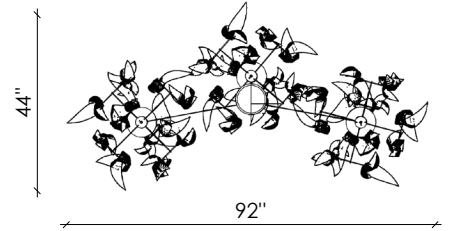

Overall height to order (Min. 58")
Hauteur totale à commander (Min. 58")

ROOM

WWW.ROOMONLINE.COM

SAULE-S-05

ROOM

WWW.ROOMONLINE.COM

SPÉCIFICATIONS

DIMENSIONS