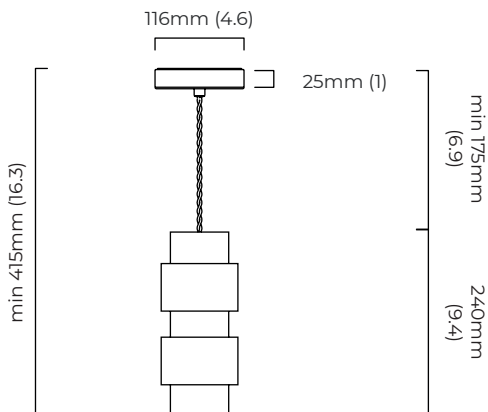

RING PENDANT - DALI-A

FINISH

antique bronze with satin brass details and black silk braided flex
bronze with satin brass details and black silk braided flex
satin brass with satin brass details and black silk braided flex

DIMENSIONS (body of fixture)

∅ 100 x 240 mm (dia x h)

WEIGHT

2kg (4.4lbs)

please ensure ceiling structure is strong enough to support the weight of the light

OVERALL DROP

minimum 415 mm

supplied with 1000mm black silk flex as standard (adjustable on site)

ILLUMINATION

220-240v - 1 x E14 - 6w - 2700k - LED ONLY

DALI converter to be installed in the ceiling rose

DIMMING

dimmable bulb required

DALI compatible

CEILING ROSE / PLATE

round ceiling rose - ∅ 116 x 25 mm (dia x h)

CERTIFICATION

100mm (3.9)

mounting plate dimensions

*Diagrams are not to scale.