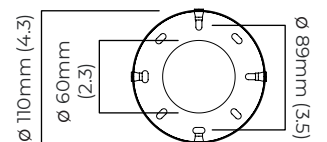

100mm (3.9)

mounting plate dimensions