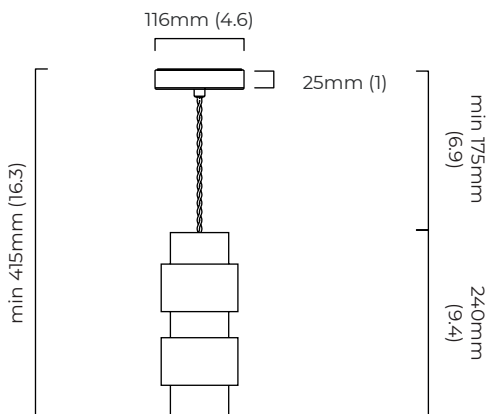

DIMENSIONS (body of fixture)

∅ 100 x 240 mm (dia x h)

WEIGHT

2kg (4.4lbs)

please ensure ceiling structure is strong enough to support the weight of the light

OVERALL DROP

minimum 415 mm

supplied with 1000mm black silk flex as standard
 (adjustable on site)

CEILING ROSE / PLATE

round ceiling rose - ∅ 116 x 25 mm (dia x h)

CERTIFICATION

mounting plate dimensions

*Diagrams are not to scale.

RING PENDANT - DALI-A

FINISH

antique bronze with satin brass details and black silk braided flex
 bronze with satin brass details and black silk braided flex
 satin brass with satin brass details and black silk braided flex

CERTIFICATION

100mm (3.9)

mounting plate dimensions

*Diagrams are not to scale.

RING PENDANT

RING PENDANT

SKU NUMBER	FINISH DESCRIPTION	VOLTAGE
RINPEOABSB-240	antique bronze with satin brass details and black silk braided flex	220 - 240V
RINPEOBZSB-240	bronze with satin brass details and black silk braided flex	220 - 240V
RINPEOSBSB-240	satin brass with satin brass details and black silk braided flex	220 - 240V
RINPEOABSB-110	antique bronze with satin brass details and black silk braided flex	110 - 130V
RINPEOBZSB-110	bronze with satin brass details and black silk braided flex	110 - 130V
RINPEOSBSB-110	satin brass with satin brass details and black silk braided flex	110 - 130V