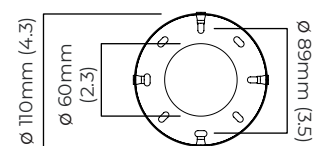

DIMENSIONS (body of fixture)

∅ 100 x 240 mm (dia x h)

WEIGHT

2kg (4.4lbs)

please ensure ceiling structure is strong enough to support the weight of the light

OVERALL DROP

minimum 415 mm

supplied with 1000mm black silk flex as standard
 (adjustable on site)

CEILING ROSE / PLATE

round ceiling rose - ∅ 116 x 25 mm (dia x h)

CERTIFICATION

mounting plate dimensions

*Diagrams are not to scale.

RING PENDANT - DALI-A

FINISH

antique bronze with satin brass details and black silk braided flex
 bronze with satin brass details and black silk braided flex
 satin brass with satin brass details and black silk braided flex

CERTIFICATION

100mm (3.9)

mounting plate dimensions

*Diagrams are not to scale.

RING PENDANT

RING PENDANT

SKU NUMBER	FINISH DESCRIPTION	VOLTAGE
RINPEOABSB-240	antique bronze with satin brass details and black silk braided flex	220 - 240V
RINPEOBZSB-240	bronze with satin brass details and black silk braided flex	220 - 240V
RINPEOSBSB-240	satin brass with satin brass details and black silk braided flex	220 - 240V
RINPEOABSB-110	antique bronze with satin brass details and black silk braided flex	110 - 130V
RINPEOBZSB-110	bronze with satin brass details and black silk braided flex	110 - 130V
RINPEOSBSB-110	satin brass with satin brass details and black silk braided flex	110 - 130V