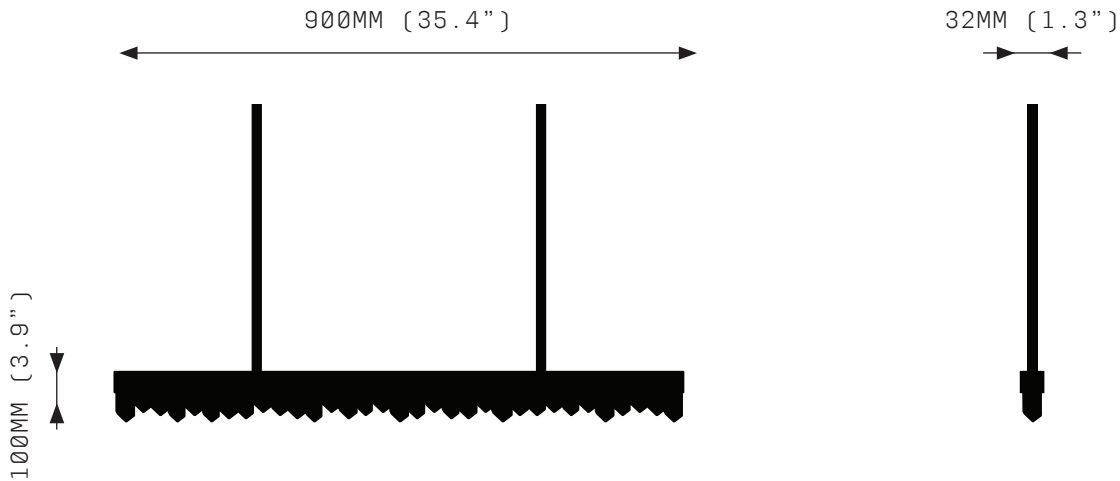

PROMETHEUS II LINEAR 900

FRONT VIEW

SIDE VIEW

SPECIFICATIONS

Ordering Code:
PRM.2.LIN.900

Lamp:
24V LED WW 2700K

Lumens:
1391 LM

Voltage:
24V DC

Watts:
18 W

Weight:
Approx. 8 kg*
*Exclusive of canopy

Inclusions:
Power Supply Unit x 60W

Exclusions:
User interface, Dimmer unit

PRODUCT OPTIONS

Finishes:
AB Aged Brass
BB Brushed Brass
HRB Hand Rubbed Brass
DB Dark Bronze
MP Mottled Patina
VER Verdigris
PB Polished Brass
BSS Brushed Stainless Steel*
PSS Polished Stainless Steel*
CL Copper Leaf
SL Silver Leaf
GL Gold Leaf

* Stainless Steel has a different profile.

Suspension:
ROD Vertical Rod

Canopy:*
RFS Round Flush Small
RFM Round Flush Medium
RFL Round Flush Large
RSM Round Surface Medium
RSL Round Surface Large

*Refer to Canopy Specification Guide

WARRANTY

3 Years Fixture
3 Years Power Supply Unit
3 Years LED

Prometheus II Linear is a solid fixture that will require very little maintenance over the years.

If your Prometheus II Linear is treated with care, it will shine brightly for many years to come.

Quartz is a mineral formed by the Earth. Each crystal piece will be unique due to natural variation of size, shape, colour and clarity.

Contact us for custom variations.

Installation should only be undertaken by a qualified professional