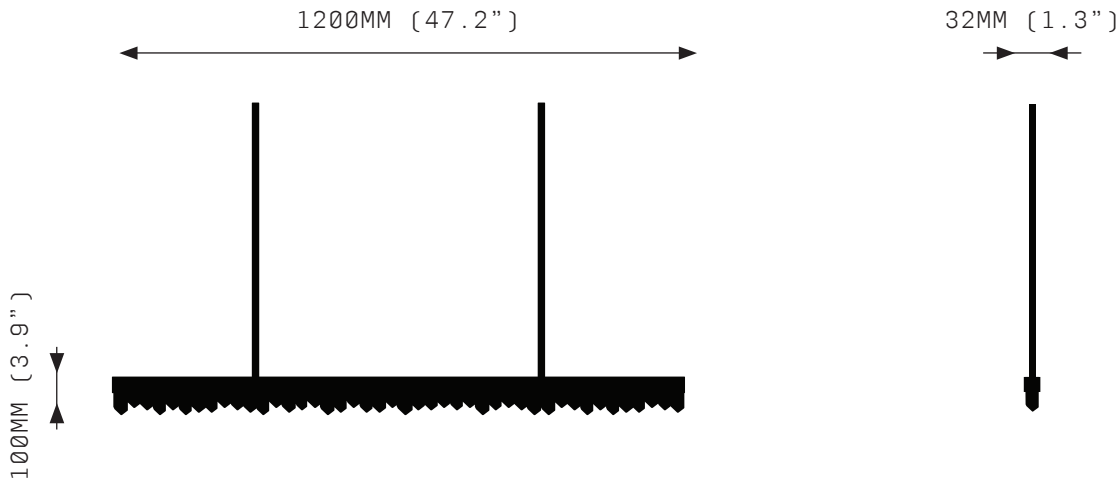

PROMETHEUS II LINEAR 1200

FRONT VIEW

SIDE VIEW

SPECIFICATIONS

Ordering Code:
PRM.2.LIN.1200

Lamp:
24V LED WW 2700K

Lumens:
1854 LM

Voltage:
24V DC

Watts:
23 W

Weight:
Approx. 10 kg*
*Exclusive of canopy

Inclusions:
Power Supply Unit x 60W

Exclusions:
User interface, Dimmer unit

PRODUCT OPTIONS

Finishes:

AB Aged Brass
BB Brushed Brass
HRB Hand Rubbed Brass
DB Dark Bronze
MP Mottled Patina
VER Verdigris
PB Polished Brass
BSS Brushed Stainless Steel*
PSS Polished Stainless Steel*
CL Copper Leaf
SL Silver Leaf
GL Gold Leaf

* Stainless Steel has a different profile.

Suspension:

ROD Vertical Rod

Canopy:*

RFS Round Flush Small
RFM Round Flush Medium
RFL Round Flush Large
RSM Round Surface Medium
RSL Round Surface Large

*Refer to Canopy Specification Guide

WARRANTY

3 Years Fixture
3 Years Power Supply Unit
3 Years LED

Prometheus II Linear is a solid fixture that will require very little maintenance over the years.

If your Prometheus II Linear is treated with care, it will shine brightly for many years to come.

Quartz is a mineral formed by the Earth. Each crystal piece will be unique due to natural variation of size, shape, colour and clarity.

Contact us for custom variations.

Installation should only be undertaken by a qualified professional