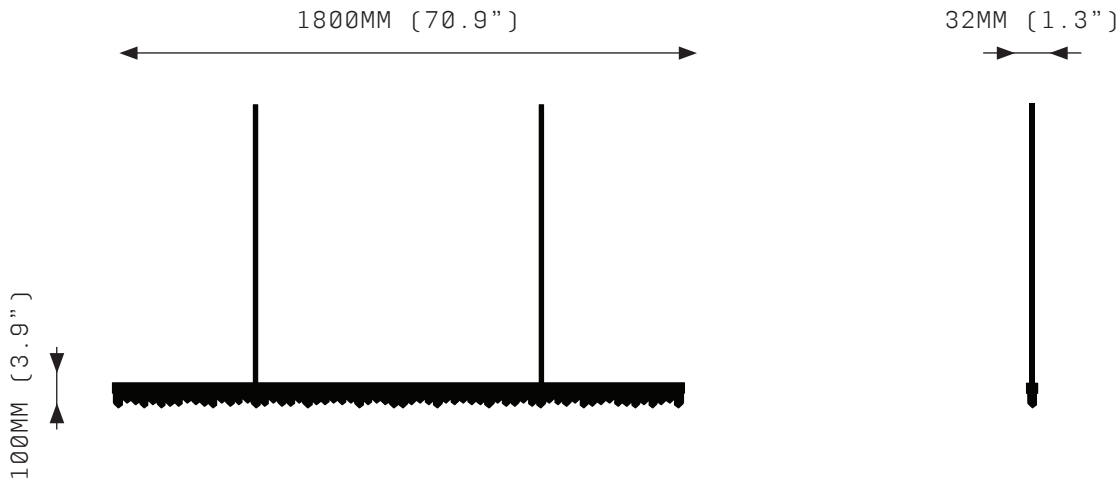

PROMETHEUS II LINEAR 1800

FRONT VIEW

SIDE VIEW

SPECIFICATIONS

Ordering Code:
PRM.2.LIN.1800

Lamp:
24V LED WW 2700K

Lumens:
2781 LM

Voltage:
24V DC

Watts:
35 W

Weight:
Approx. 15 kg*
*Exclusive of canopy

Inclusions:
Power Supply Unit x 60W

Exclusions:
User interface, Dimmer unit

PRODUCT OPTIONS

Finishes:

AB Aged Brass
BB Brushed Brass
HRB Hand Rubbed Brass
DB Dark Bronze
MP Mottled Patina
VER Verdigris
PB Polished Brass
BSS Brushed Stainless Steel*
PSS Polished Stainless Steel*
CL Copper Leaf
SL Silver Leaf
GL Gold Leaf

* Stainless Steel has a different profile.

Suspension:

ROD Vertical Rod

Canopy:*

RFS Round Flush Small
RFM Round Flush Medium
RFL Round Flush Large
RSM Round Surface Medium
RSL Round Surface Large

*Refer to Canopy Specification Guide

WARRANTY

3 Years Fixture
3 Years Power Supply Unit
3 Years LED

Prometheus II Linear is a solid fixture that will require very little maintenance over the years.

If your Prometheus II Linear is treated with care, it will shine brightly for many years to come.

Quartz is a mineral formed by the Earth. Each crystal piece will be unique due to natural variation of size, shape, colour and clarity.

Contact us for custom variations.

Installation should only be undertaken by a qualified professional