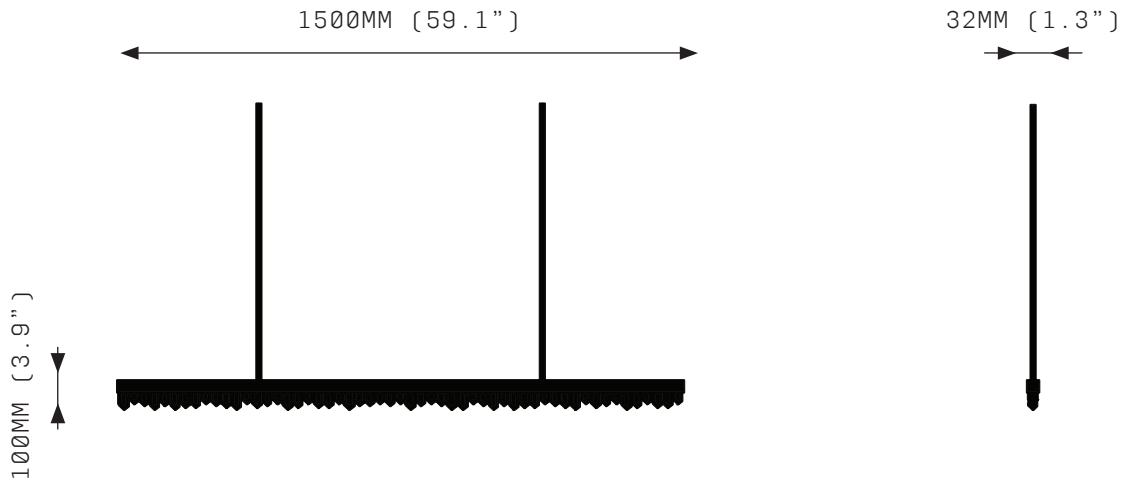

PROMETHEUS II LINEAR 1500

FRONT VIEW

SIDE VIEW

SPECIFICATIONS

Ordering Code:
PRM.2.LIN.1500

Lamp:
24V LED WW 2700K

Lumens:
2317 LM

Voltage:
24V DC

Watts:
29 W

Weight:
Approx. 12 kg*
*Exclusive of canopy

Inclusions:
Power Supply Unit x 60W

Exclusions:
User interface, Dimmer unit

PRODUCT OPTIONS

Finishes:
AB Aged Brass
BB Brushed Brass
HRB Hand Rubbed Brass
DB Dark Bronze
MP Mottled Patina
VER Verdigris
PB Polished Brass
BSS Brushed Stainless Steel*
PSS Polished Stainless Steel*
CL Copper Leaf
SL Silver Leaf
GL Gold Leaf

* Stainless Steel has a different profile.

Suspension:
ROD Vertical Rod

Canopy:*
RFS Round Flush Small
RFM Round Flush Medium
RFL Round Flush Large
RSM Round Surface Medium
RSL Round Surface Large

*Refer to Canopy Specification Guide

WARRANTY

3 Years Fixture
3 Years Power Supply Unit
3 Years LED

Prometheus II Linear is a solid fixture that will require very little maintenance over the years.

If your Prometheus II Linear is treated with care, it will shine brightly for many years to come.

Quartz is a mineral formed by the Earth. Each crystal piece will be unique due to natural variation of size, shape, colour and clarity.

Contact us for custom variations.

Installation should only be undertaken by a qualified professional