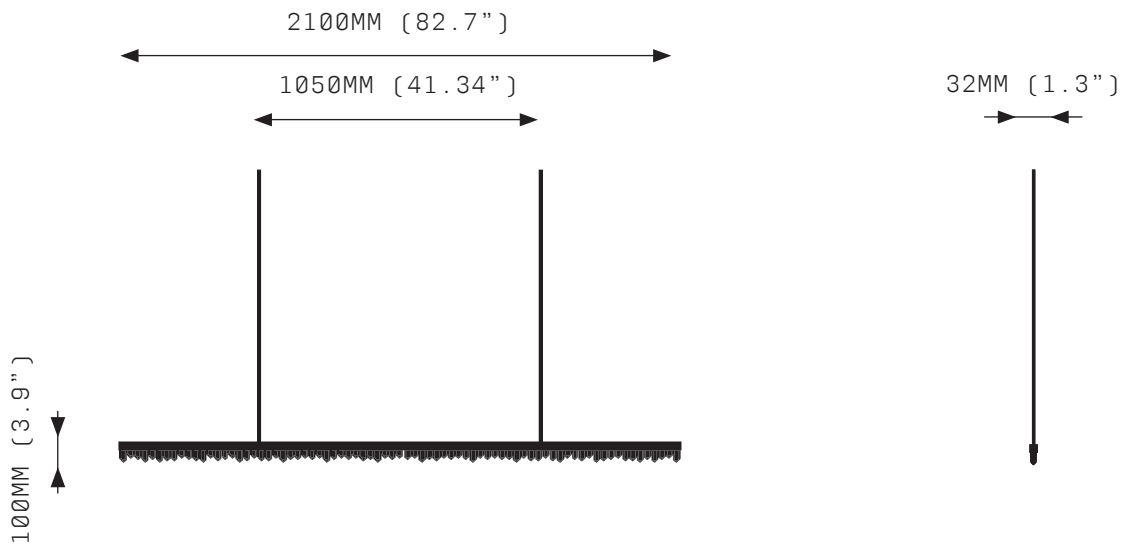

PROMETHEUS II LINEAR 2100

FRONT VIEW

SIDE VIEW

SPECIFICATIONS

Ordering Code:
PRM.2.LIN.2100

Lamp:
24V LED WW 2700K

Lumens:
3244 LM

Voltage:
24V DC