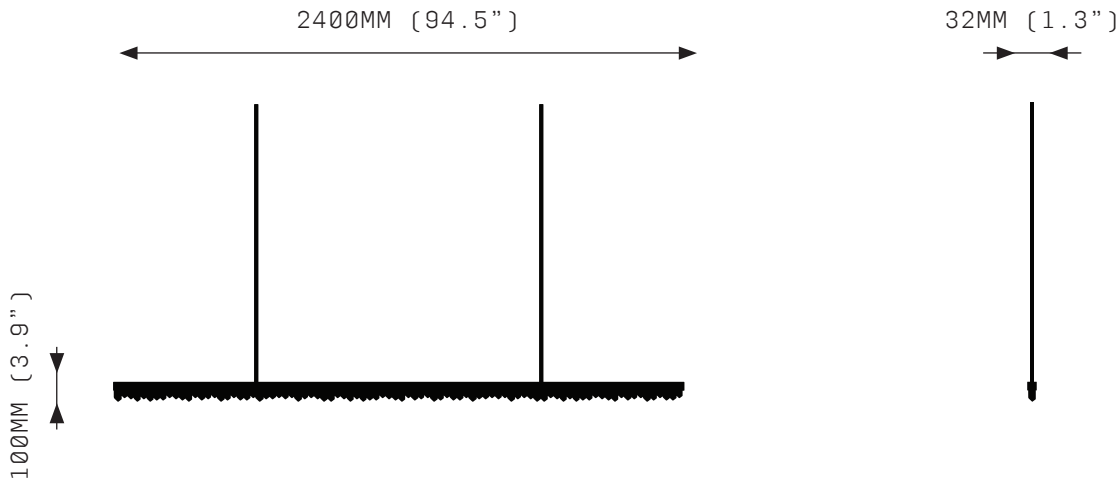

PROMETHEUS II LINEAR 2400

FRONT VIEW

SIDE VIEW

SPECIFICATIONS

Ordering Code:
PRM.2.LIN.2400

Lamp:
24V LED WW 2700K

Lumens:
3708 LM

Voltage:
24V DC