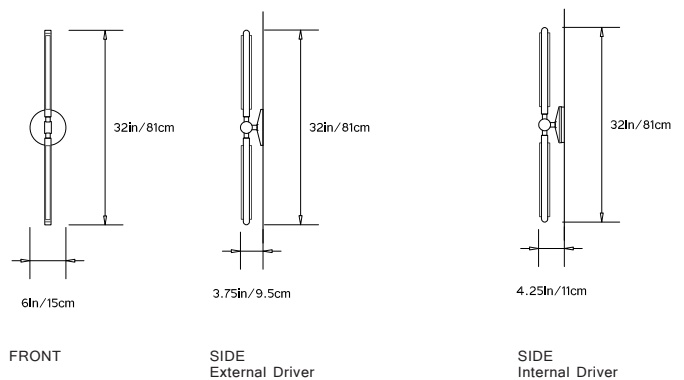

ROOM

WWW.ROOMONLINE.COM

PRIS LINEAR SCNCE

Collection:

Pris

Item Number:

LI423

Dimensions:

W 6in/15cm x D 3.75in/9.5cm x H 32in/81cm

Weight:

4lbs/1.8kg

Specifications:

Wattage: 20

Lumens: 1480 Total

Color Temperature: 2700K

Life Hours: 50,000

CRI: 95+

Remote TRIAC Dimmable Driver (120/240V)

Internal TRIAC Dimmable Driver (120V) or
Remote 0-10V Dimmable Driver (120-240V) upon
request

Mounting:

6in/15.2cm round canopy in matching metal finish

Materials:

Solid Brass, Machined Aluminum, LED

Metal Finish Options:

Standard: Satin Brass, Polished Nickel

Upgrades: Brushed Nickel, Polished Brass,

Antique Brass, Dark Bronze, Black Brass

Certifications:

Made in:

New York, USA

* All fixtures are made to order. Please contact our sales team if you have any custom requests.