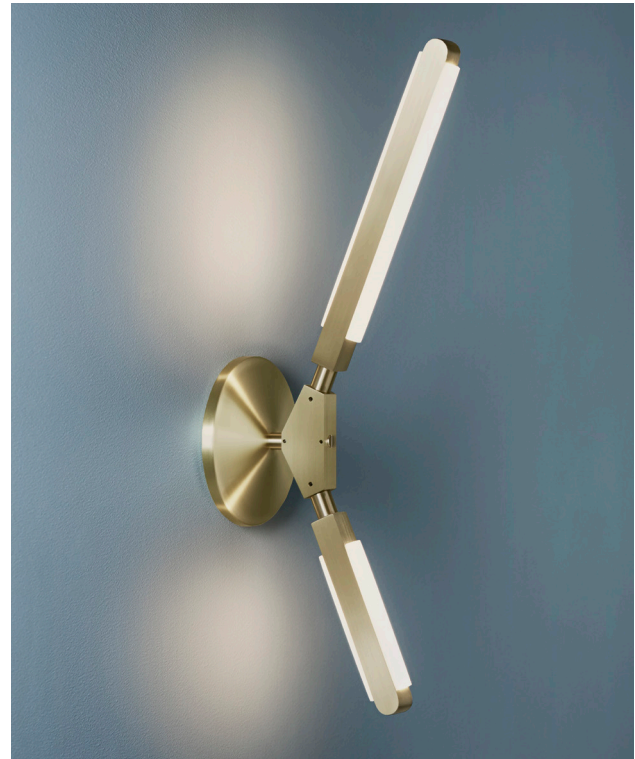

ROOM

WWW.ROOMONLINE.COM

PRIS K SCNCE

Collection:

Pris

Item Number:

LI423

Dimensions:

W 6in/15cm x D 8.5in/21.6cm x H 23.75in/60cm

Weight:

4lbs/1.8kg

Specifications:

Wattage: 13

Lumens: 950 Total

Color Temperature: 2700K

Life Hours: 50,000

CRI: 95+

Remote TRIAC Dimmable Driver (120/240V)

Internal TRIAC Dimmable Driver (120V) or
Remote 0-10V Dimmable Driver (120-240V) upon
request

Mounting:

6in/15.2cm round canopy in matching metal finish

Materials:

Solid Brass, Machined Aluminum, LED

Metal Finish Options:

Standard: Satin Brass, Polished Nickel

Upgrades: Brushed Nickel, Polished Brass,

Antique Brass, Dark Bronze, Black Brass

Certifications:

Made in:

New York, USA