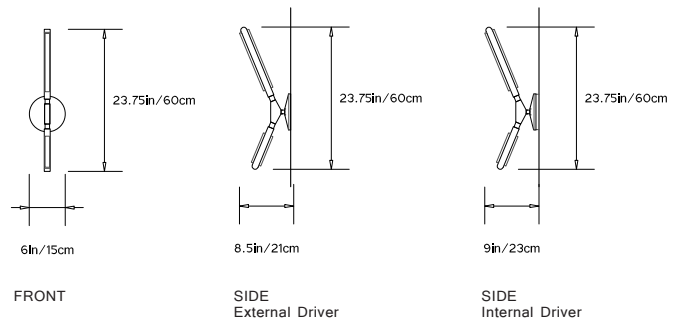

ROOM

WWW.ROOMONLINE.COM

PRIS K SCNCE

Collection:

Pris

Item Number:

LI423

Dimensions:

W 6in/15cm x D 8.5in/21.6cm x H 23.75in/60cm

Weight:

4lbs/1.8kg

Specifications:

Wattage: 13

Lumens: 950 Total

Color Temperature: 2700K

Life Hours: 50,000

CRI: 95+

Remote TRIAC Dimmable Driver (120/240V)

Internal TRIAC Dimmable Driver (120V) or
Remote 0-10V Dimmable Driver (120-240V) upon
request

Mounting:

6in/15.2cm round canopy in matching metal finish

Materials:

Solid Brass, Machined Aluminum, LED

Metal Finish Options:

Standard: Satin Brass, Polished Nickel

Upgrades: Brushed Nickel, Polished Brass,

Antique Brass, Dark Bronze, Black Brass

Certifications:

Made in:

New York, USA

* All fixtures are made to order. Please contact our sales team if you have any custom requests.