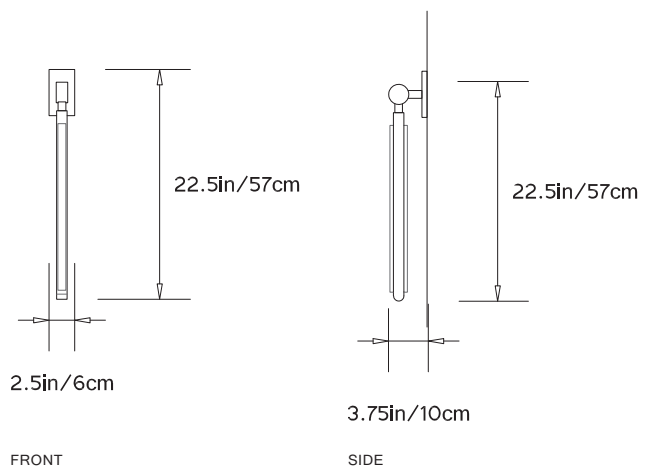

ROOM

WWW.ROOMONLINE.COM

PRIS I SCONCE

Collection:

Pris

Item Number:

LI423

Dimensions:

W 2.5in/6cm x D 3.75in/10cm x H 22.5in/57cm

Weight:

3lbs/1.36kg

Specifications:

Wattage: 13

Lumens: 990 Total

Color Temperature: 2700K

Life Hours: 50,000

CRI: 95+

Remote TRIAC Dimmable Driver (120V/240V)

Remote 0-10V Dimmable Driver (120-240V) upon request

Mounting:

W 2.5in/6cm x H 4.75in/12cm rectangular back plate in matching metal finish. Requires single gang junction box in orientation of fixture.

Materials:

Solid Brass, Machined Aluminum, LED

Metal Finish Options:

Standard: Satin Brass, Polished Nickel

Upgrades: Brushed Nickel, Polished Brass, Antique Brass, Dark Bronze, Black Brass

Certifications:

Made in:

New York, USA

* All fixtures are made to order. Please contact our sales team if you have any custom requests.