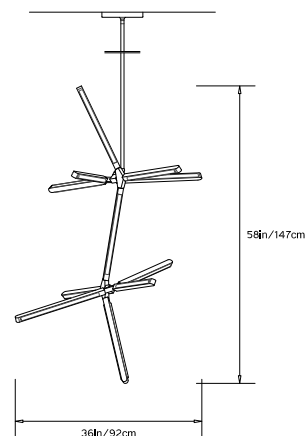

## PRIS CRYSTALLINE

**Collection:**

Pris

**Item Number:**

LI422

**Dimensions:**

W 36in/92cm x D 30in/76cm x H 58in/147cm

**Weight:**

Remote TRIAC Dimmable Drivers (120/240V) or  
Remote 0-10V Dimmable Drivers (120-240V) upon  
request

**Suspension:**

0.625in pipe and 8in round canopy in matching metal  
finish. Ships with 6ft/184cm long pipe to measure  
on site. Longer pipe lengths available upon  
request.

\* All fixtures are made to order. Please  
contact our sales team if you have any  
custom requests.

TOP

FRONT

SIDE