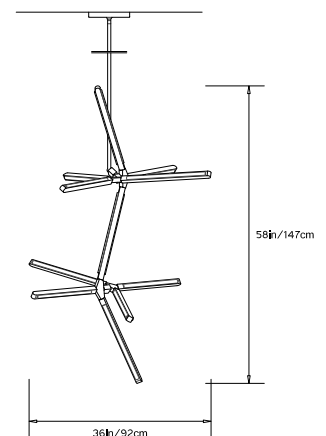

## PRIS CRYSTALLINE

**Collection:**

Pris

**Item Number:**

LI422

**Dimensions:**

W 36in/92cm x D 30in/76cm x H 58in/147cm

**Weight:**

Remote TRIAC Dimmable Drivers (120/240V) or  
Remote 0-10V Dimmable Drivers (120-240V) upon  
request

**Suspension:**

0.625in pipe and 8in round canopy in matching metal  
finish. Ships with 6ft/184cm long pipe to measure  
on site. Longer pipe lengths available upon  
request.

\* All fixtures are made to order. Please  
contact our sales team if you have any  
custom requests.

TOP

FRONT

SIDE