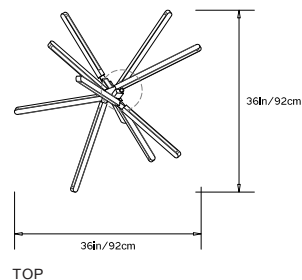

ROOM

WWW.ROOMONLINE.COM

PRIS CRYSTALLINE

Collection:

Pris

Item Number:

LI422

Dimensions:

W 36in/92cm x D 30in/76cm x H 58in/147cm

Weight:

19lbs/8.6kg

Specifications:

Wattage: 129

Lumens: 9994 Total

Color Temperature: 2700K

CRI: 95+

Life Hours: 50,000+

Internal TRIAC Dimmable Drivers (120V)

Remote TRIAC Dimmable Drivers (120/240V) or
Remote 0-10V Dimmable Drivers (120-240V) upon
request

Suspension:

0.625in pipe and 8in round canopy in matching metal
finish. Ships with 6ft/184cm long pipe to measure
on site. Longer pipe lengths available upon
request.

Materials:

Solid Brass, Machined Aluminum, LED

Metal Finish Options:

Standard: Satin Brass, Polished Nickel

Upgrades: Brushed Nickel, Antique Brass,
Dark Bronze, Black Brass

Made in:

New York, USA

* All fixtures are made to order. Please
contact our sales team if you have any
custom requests.

TOP