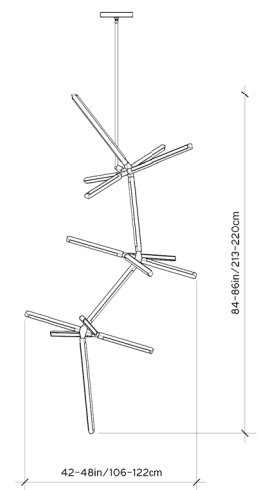

SIDE

Made in:

New York, USA

* All fixtures are made to order. Please
contact our sales team if you have any
custom requests.