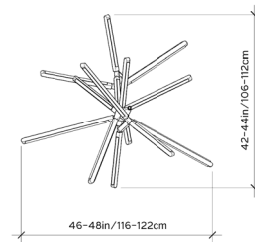

ROOM

WWW.ROOMONLINE.COM

PRIS CRYSTALLINE 90

Collection:

Pris

Item Number:

LI422

Dimensions:

W 42-48in/106-122cm

D 42-44in/106-112cm

H 84-86in/213-220cm

Weight:

30lbs/13.6kg

Specifications:

Wattage: 225

Lumens: 17,442 Total
Color Temperature: 2700K

CRI: 95+

Life Hours: 50,000+

Internal TRIAC Dimmable Drivers (120V)

Remote TRIAC Dimmable Drivers (120/240V) or
Remote 0-10V Dimmable Drivers (120-240V) upon
request

Suspension:

0.625in pipe and 10in round canopy in matching metal
finish. Ships with 6ft/184cm long pipe to measure
on site. Longer pipe lengths available upon
request.

Materials:

Solid Brass, Machined Aluminum, LED

Metal Finish Options:

Standard: Satin Brass, Polished Nickel

Upgrades: Brushed Nickel, Antique Brass,

TOP