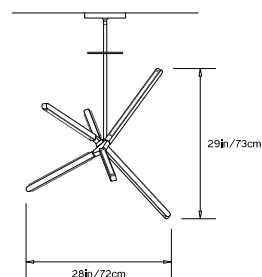

ROOM

WWW.ROOMONLINE.COM

PRIS CRYSTAL

Collection:

Pris

Item Number:

LI422

Dimensions:

W 31.5in/80cm x D 28.25in/72cm x H 29in/73cm

Weight:

10lbs/4.5kg

Specifications:

Wattage: 71

Lumens: 5472 Total

Color Temperature: 2700K

CRI: 95+

Life Hours: 50,000+

Internal TRIAC Dimmable Driver (120V)

Remote TRIAC Dimmable Driver (120/240V) or Remote 0-10V Dimmable Driver (120-240V) upon request

Suspension:

0.625in pipe and 8in round canopy in matching metal finish. Ships with 6ft/184cm long pipe to measure on site. Longer pipe lengths available upon request.

Materials:

Solid Brass, Machined Aluminum, LED

Metal Finish Options:

Standard: Satin Brass, Polished Nickel

Upgrades: Brushed Nickel, Antique Brass,

Dark Bronze, Black Brass

Made in:

New York, USA

FRONT

* All fixtures are made to order. Please contact our sales team if you have any custom requests.