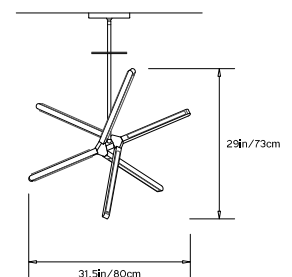

SIDE

* All fixtures are made to order. Please contact our sales team if you have any custom requests.