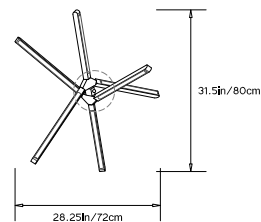

ROOM

WWW.ROOMONLINE.COM

PRIS CRYSTAL

Collection:

Pris

Item Number:

LI422

Dimensions:

W 31.5in/80cm x D 28.25in/72cm x H 29in/73cm

Weight:

10lbs/4.5kg

Specifications:

Wattage: 71

Lumens: 5472 Total

Color Temperature: 2700K

CRI: 95+

Life Hours: 50,000+

Internal TRIAC Dimmable Driver (120V)

Remote TRIAC Dimmable Driver (120/240V) or Remote 0-10V Dimmable Driver (120-240V) upon request

Suspension:

0.625in pipe and 8in round canopy in matching metal finish. Ships with 6ft/184cm long pipe to measure on site. Longer pipe lengths available upon request.

Materials:

Solid Brass, Machined Aluminum, LED

Metal Finish Options:

Standard: Satin Brass, Polished Nickel

Upgrades: Brushed Nickel, Antique Brass,

Dark Bronze, Black Brass

Made in:

New York, USA

TOP