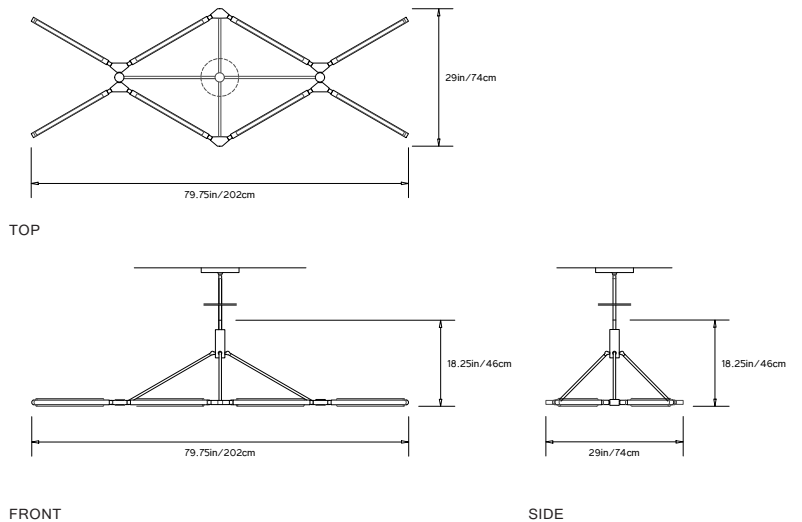

ROOM

WWW.ROOMONLINE.COM

PRIS CROWN CHANDELIER

Collection:

Pris

Item Number:

LI422

Dimensions:

W 79.75in/202cm x D 29in/74cm x H 18.25in/46cm

Weight:

26lbs/11.8kg

Specifications:

Wattage: 103

Lumens: 7980 Total

Color Temperature: 2700K

CRI: 95+

Life Hours: 50,000+

Internal TRIAC Dimmable Drivers (120V)

Remote TRIAC Dimmable Drivers (120/240V) or Remote 0-10V Dimmable Drivers (120-240V) upon request

Suspension:

0.625in pipe and 8in round canopy in matching metal finish. Ships with 2ft/60cm long pipe to measure on site. Longer pipe lengths available upon request.

Materials:

Solid Brass, Machined Aluminum, LED

Metal Finish Options:

Standard: Satin Brass, Polished Nickel

Upgrades: Brushed Nickel, Antique Brass, Dark Bronze, Black Brass

Certifications:

Made in:

New York, USA

* All fixtures are made to order. Please contact our sales team if you have any custom requests.