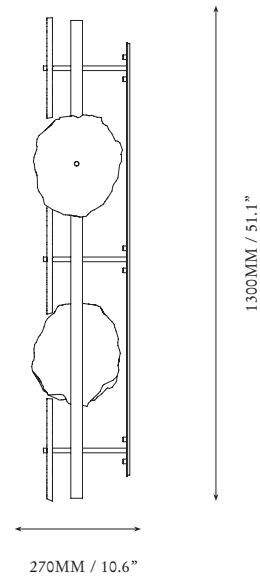

PETRA I COLUMN

(1300)

SPECIFICATIONS	OPTIONS	ADDITIONAL INFORMATION	WARRANTY
ORDERING CODE PET.1.CLM.1300 LAMP 24V LED WW 2700K LUMENS 1545 LM VOLTAGE 24V DC WATTS 20 W WEIGHT Approx. 20kg INCLUSIONS 5 Quartz crystal slice Power Supply Unit x 60W EXCLUSIONS User Interface, Dimmer Unit	FINISHES AB Aged Brass BB Brushed Brass HRB Hand Rubbed Brass DB Dark Bronze MP Mottled Patina STONE CQ Clear Quartz RQ Rose Quartz SQ Smoky Quartz	• Petra I Column is a solid fixture that will require very little maintenance over the years. If your Petra I Column is treated with care, it will shine brightly for many years to come. • Quartz is a mineral formed by the Earth. Each crystal piece will be unique due to natural variation of tone and clarity. • Contact us for custom variations. • Installation should only be undertaken by a qualified professional.	• 5 Years Fixture • 5 Years Power Supply Unit • 5 Years LED
<i>Fig 1. – Front view</i>		<i>Fig 2. – Side view</i>