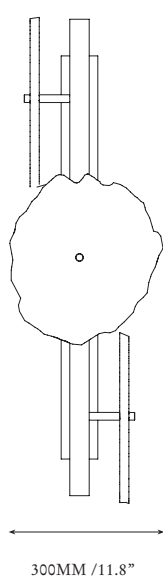

PETRA I COLUMN

(800)

SPECIFICATIONS	OPTIONS	ADDITIONAL INFORMATION	WARRANTY
ORDERING CODE PET.1.CLM.800 LAMP 24V LED WW 2700K LUMENS 927 LM VOLTAGE 24V DC WATTS 12 W WEIGHT Approx. 12kg INCLUSIONS 3 Quartz crystal slice Power Supply Unit x 60W EXCLUSIONS User Interface, Dimmer Unit	FINISHES AB Aged Brass BB Brushed Brass HRB Hand Rubbed Brass DB Dark Bronze MP Mottled Patina STONE CQ Clear Quartz RQ Rose Quartz SQ Smoky Quartz	• Petra I Column is a solid fixture that will require very little maintenance over the years. If your Petra I Column is treated with care, it will shine brightly for many years to come. • Quartz is a mineral formed by the Earth. Each crystal piece will be unique due to natural variation of tone and clarity. • Contact us for custom variations. • Installation should only be undertaken by a qualified professional.	• 5 Years Fixture • 5 Years Power Supply Unit • 5 Years LED
<i>Fig 1. – Front view</i>		<i>Fig 2. – Side view</i>