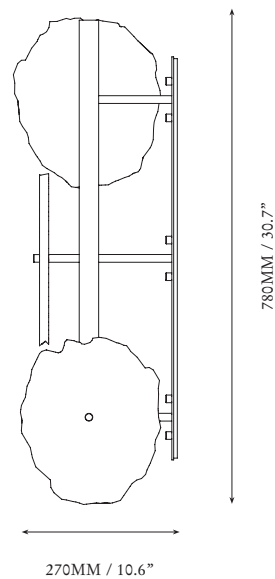

PETRA I COLUMN

(800)

SPECIFICATIONS	OPTIONS	ADDITIONAL INFORMATION	WARRANTY
ORDERING CODE PET.1.CLM.800 LAMP 24V LED WW 2700K LUMENS 927 LM VOLTAGE 24V DC WATTS 12 W WEIGHT Approx. 12kg INCLUSIONS 3 Quartz crystal slice Power Supply Unit x 60W EXCLUSIONS User Interface, Dimmer Unit	FINISHES AB Aged Brass BB Brushed Brass HRB Hand Rubbed Brass DB Dark Bronze MP Mottled Patina STONE CQ Clear Quartz RQ Rose Quartz SQ Smoky Quartz	• Petra I Column is a solid fixture that will require very little maintenance over the years. If your Petra I Column is treated with care, it will shine brightly for many years to come. • Quartz is a mineral formed by the Earth. Each crystal piece will be unique due to natural variation of tone and clarity. • Contact us for custom variations. • Installation should only be undertaken by a qualified professional.	• 5 Years Fixture • 5 Years Power Supply Unit • 5 Years LED
<i>Fig 1. – Front view</i>		<i>Fig 2. – Side view</i>