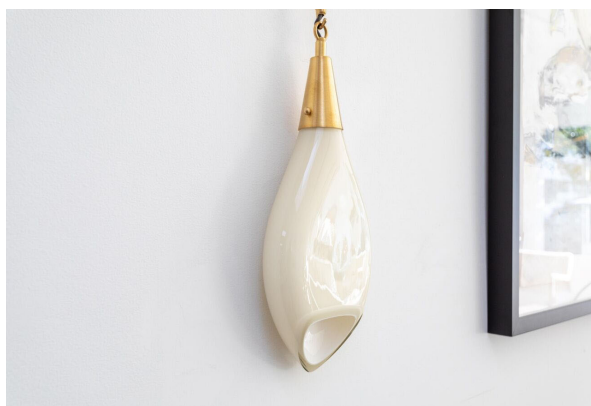

ROOM

WWW.ROOMONLINE.COM

PETAL WALL SCONCE

24"H x 7 1/4"W x 3"D. BACKPLATE 4 3/4"D

BRASS AND GLASS. IVORY GLASS STANDARD AS SHOWN. OTHER FINISHES AVAILABLE

LAMPING: TUBULAR 40W BULB MAX., E26, 75W PER SCONCE INCLUDED