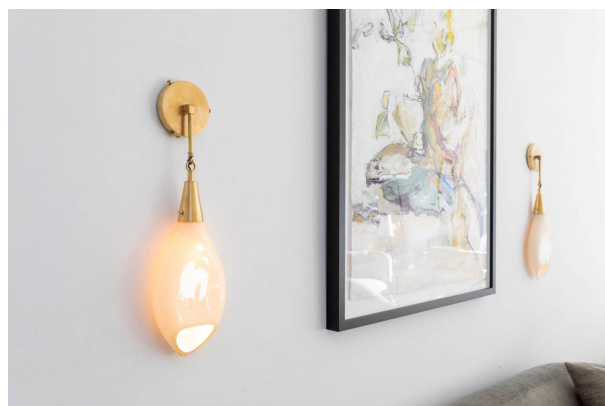

ROOM

WWW.ROOMONLINE.COM

PETAL WALL SCONCE

24"H x 7 1/4"W x 3"D. BACKPLATE 4 3/4"D

BRASS AND GLASS. IVORY GLASS STANDARD AS SHOWN. OTHER FINISHES AVAILABLE

LAMPING: TUBULAR 40W BULB MAX., E26, 75W PER SCONCE INCLUDED