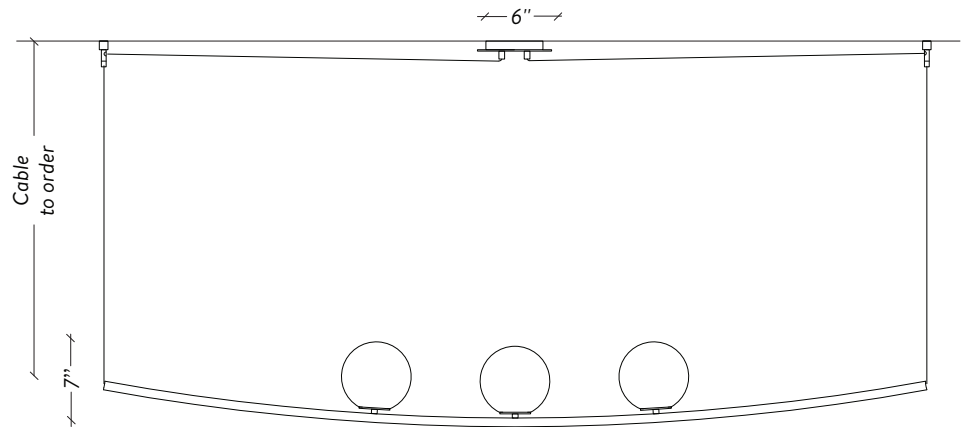

ROOM

WWW.ROOMONLINE.COM

PERLE 3

72" x 6" x 7"H

SELECT SATIN COPPER, BRONZE, BRASS, NICKEL OR BLACK

LAMPING: DIMMABLE G9 LED 2700K (DIM-TO-WARM 2200K TO 2700K)

ITEM NUMBER: LI270

PERLE 3

OFF CENTER CANOPY / TO ORDER

CANOPEE DÉCENTRÉE / À COMMANDER

CENTERED CANOPY / TO ORDER

CANOPEE CENTRÉE / À COMMANDER

SPÉCIFICATIONS

DIMENSIONS

72" x 6" x 7" H / 15 lb

CABLES

Lenght to order / 4FT included (adjustable)

Longueur à commander / 4Pi inclus (ajustable)

Up-charge applies for additional lengths

Frais additionnels pour longueurs supplémentaires

CANOPY / CANOPÉE

Off center or centered to order