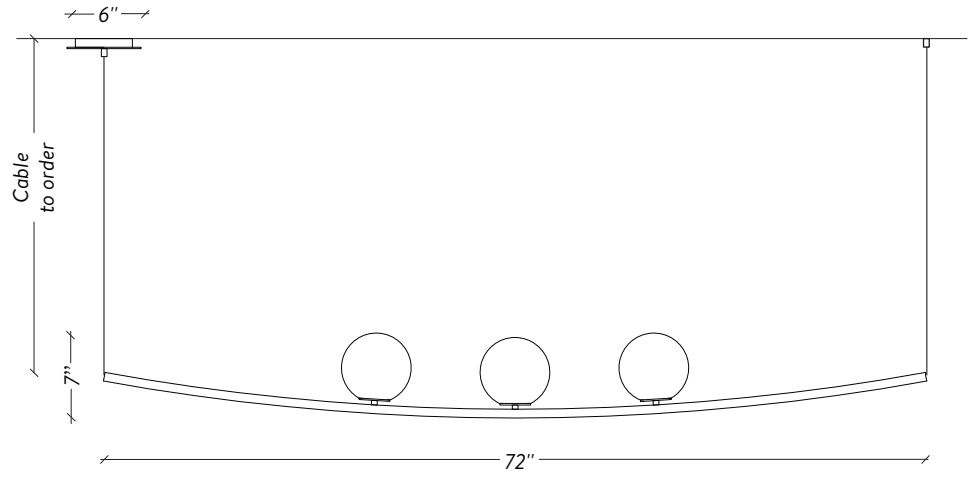

ROOM

WWW.ROOMONLINE.COM

PERLE 3

72" x 6" x 7"H

SELECT SATIN COPPER, BRONZE, BRASS, NICKEL OR BLACK

LAMPING: DIMMABLE G9 LED 2700K (DIM-TO-WARM 2200K TO 2700K)

ITEM NUMBER: LI270

PERLE 3

OFF CENTER CANOPY / TO ORDER

CANOPEE DÉCENTRÉE / À COMMANDER

CENTERED CANOPY / TO ORDER

CANOPEE CENTRÉE / À COMMANDER

SPÉCIFICATIONS

DIMENSIONS

72" x 6" x 7" H / 15 lb

CABLES

Lenght to order / 4FT included (adjustable)

Longueur à commander / 4Pi inclus (ajustable)

Up-charge applies for additional lengths

Frais additionnels pour longueurs supplémentaires

CANOPY / CANOPÉE

Off center or centered to order