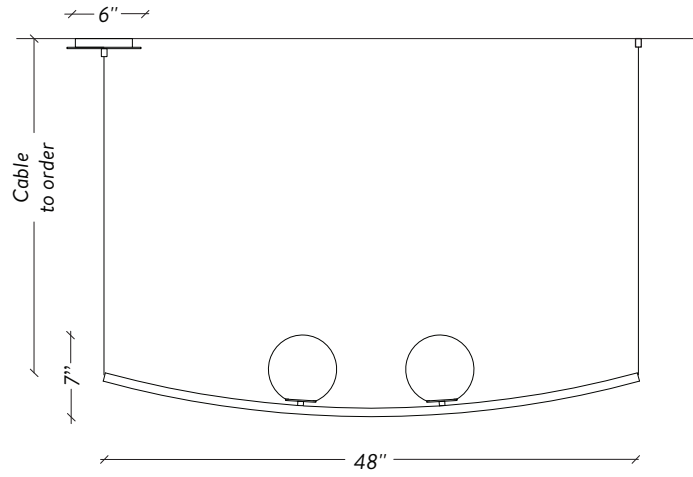

ROOM

WWW.ROOMONLINE.COM

PERLE 2

48" x 6" x 7"H

SELECT SATIN COPPER, BRASS, BRONZE, NICKEL OR BLACK

LAMPING: DIMMABLE G9 LED 2700K (DIM-TO-WARM 2200K TO 2700K)

ITEM NO. LI270

PERLE 2

OFF CENTER CANOPY / TO ORDER

CANOÉE DÉCENTRÉE / À COMMANDER

CENTERED CANOPY / TO ORDER

CANOÉE CENTRÉE / À COMMANDER

SPÉCIFICATIONS

DIMENSIONS

48" x 6" x 7" H / 10 lb

CABLES

Lenght to order / 4FT included (adjustable)

Longueur à commander / 4Pi inclus (ajustable)

Up-charge applies for additional lengths

Frais additionnels pour longueurs supplémentaires

CANOPY / CANOPÉE

Off center or centered to order