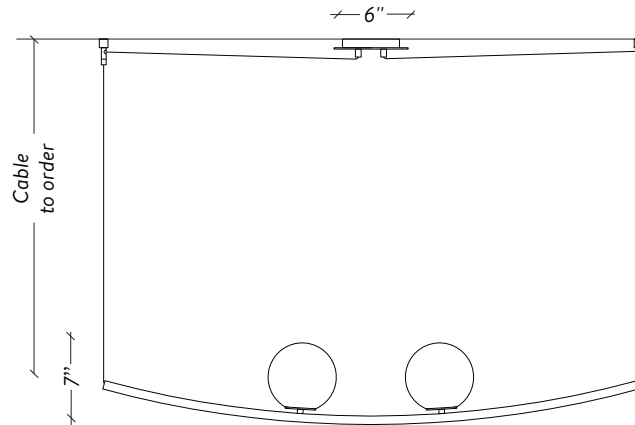

ROOM

WWW.ROOMONLINE.COM

PERLE 2

48" x 6" x 7"H

SELECT SATIN COPPER, BRASS, BRONZE, NICKEL OR BLACK

LAMPING: DIMMABLE G9 LED 2700K (DIM-TO-WARM 2200K TO 2700K)

ITEM NO. LI270

PERLE 2

OFF CENTER CANOPY / TO ORDER

CANOÉE DÉCENTRÉE / À COMMANDER

CENTERED CANOPY / TO ORDER

CANOÉE CENTRÉE / À COMMANDER

SPÉCIFICATIONS

DIMENSIONS

48" x 6" x 7" H / 10 lb

CABLES

Lenght to order / 4FT included (adjustable)

Longueur à commander / 4Pi inclus (ajustable)

Up-charge applies for additional lengths

Frais additionnels pour longueurs supplémentaires

CANOPY / CANOPÉE

Off center or centered to order