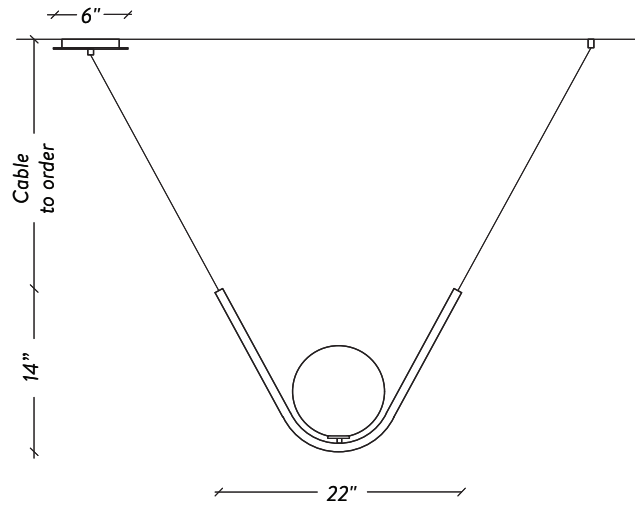

PERLE 1

OFF CENTER CANOPY / TO ORDER

CANOPEE DÉCENTRÉE / À COMMANDER