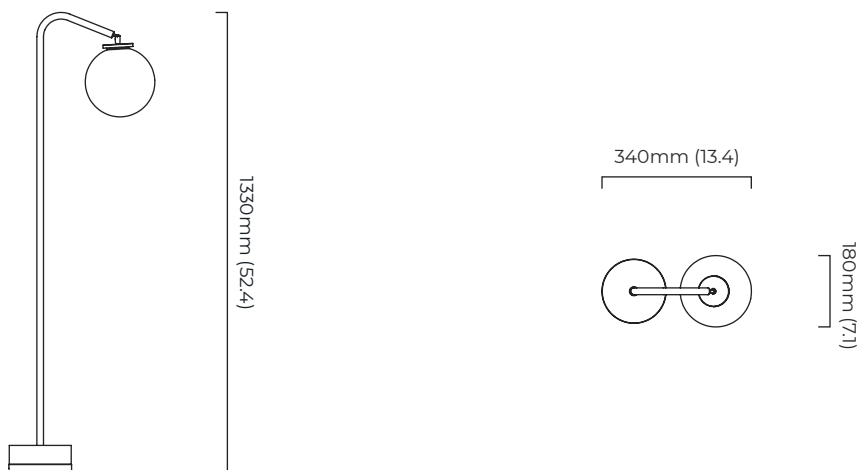

ROOM

WWW.ROOMONLINE.COM

OSCAR FLOOR LAMP

DIMENSIONS: 13"W X 52"H.

FINISHS: BRONZE WITH OPAL SHADE, BRONZE WITH SATIN BRASS AND OPAL SHADE, OR SATIN BRASS WITH OPAL SHADE

LAMPING: G9 HALOGEN 25W BULB (NOT INCLUDED)

OSCAR FLOOR

FINISH

bronze with shiny opal glass
bronze with satin brass details and shiny opal glass
satin brass with shiny opal glass

DIMENSIONS (body of fixture)

340 x 180 x 1330 mm (w x d x h)

WEIGHT

9kg (19.8lbs)

FLEX

2500mm cord set with black flex and inline switch

ILLUMINATION

220-240v - 1 x G9, 25w max halogen (or 2.3w LED 2700k)
110-130v - 1 x G9, 25w max halogen (or 2.3w LED 2700k)

CERTIFICATION

*Diagrams are not to scale.