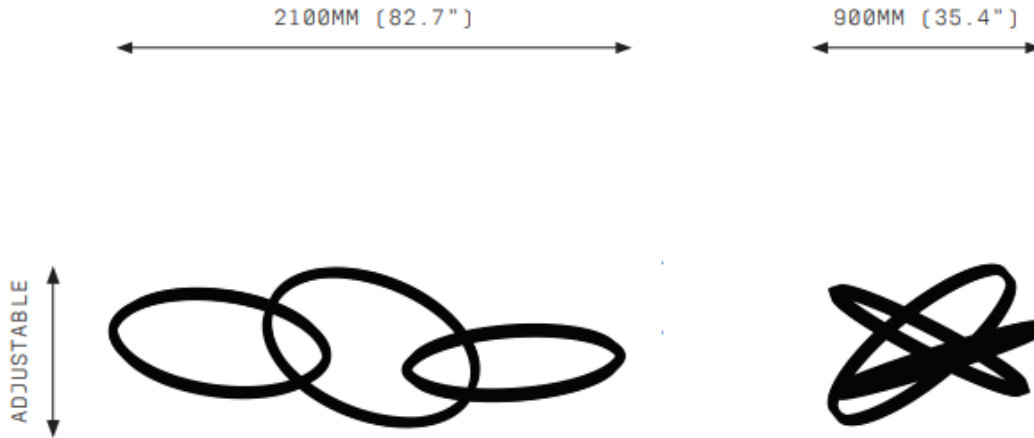

ROOM

WWW.ROOMONLINE.COM

ORACLE TRIPLET 900-IN / 900-EX / 900-IN

FRONT VIEW

SIDE VIEW

SPECIFICATIONS

Ordering Code:
OR.3.900

Lamp:
24V LED WW 2700K

Lumens:
13099 LM

Voltage:
24V DC

Watts:
162W

Weight:
Approx. 18 kg*
*Exclusive of canopy

Inclusions:
2 x Power Supply Unit x 150W

Exclusions:
User Interface, Dimmer Unit

PRODUCT OPTIONS

Finishes:

AB Aged Brass
BB Brushed Brass
HRB Hand Rubbed Brass
DB Dark Bronze
MP Mottled Patina

Suspension:

A-CAB Angled Cable
V-CAB Vertical Cable

Canopy:*

RFM Round Flush Medium
RFL Round Flush Large
RSM Round Surface Medium
RSL Round Surface Large
LFL Linear Flush Large
LSL Linear Surface Large

*Also available with Magical
Suspension

*Refer to Canopy Specification
Guide

WARRANTY

3 Years Fixture
3 Years Power Supply Unit
3 Years LED

Oracle is a solid fixture
that will require very little
maintenance over the years.

If your Oracle is treated
with care, it will shine
brightly for many years
to come.

Contact us for custom
variations.

Installation should only
be undertaken by a qualified
professional