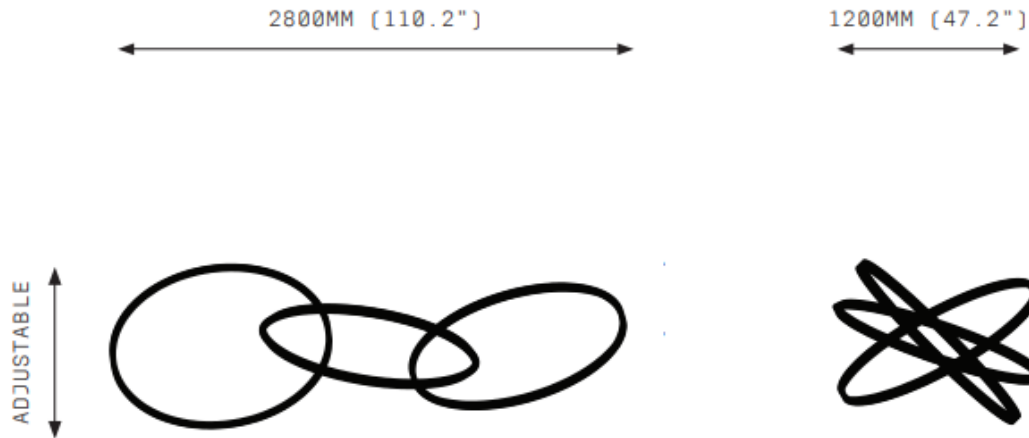

ORACLE TRIPLET 1200-IN / 1200-EX / 1200-IN

FRONT VIEW

SIDE VIEW

SPECIFICATIONS

Ordering Code:
OR.3.1200

Lamp:
24V LED WW 2700K

Lumens:
17465 LM

Voltage:
24V DC