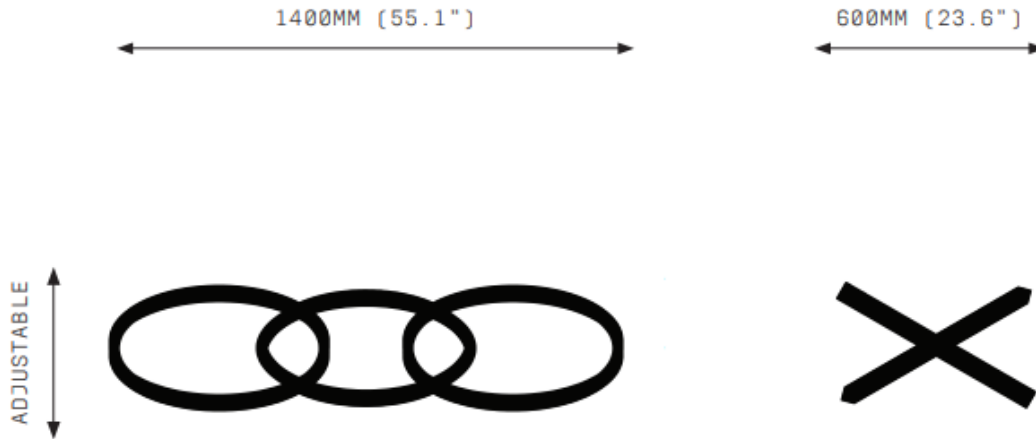

1200-IN / 1200-EX / 1200-IN: 110.2" L X 47.2" D X ADJUSTABLE" H

FINISHES: AGED BRASS, BRUSHED BRASS, HAND RUBBED BRASS, DARK BRONZE, MOTTLED PATINA

LAMPING: INTEGRATED 24V WW 2700K+ DIMMABLE LED

ITEM NO. LI473

ROOM

WWW.ROOMONLINE.COM

ORACLE TRIPLET 600-IN / 600-EX / 600-IN

FRONT VIEW

SIDE VIEW

SPECIFICATIONS	PRODUCT OPTIONS	WARRANTY
<p>Ordering Code: OR.3.600</p>	<p>Finishes:</p> <ul style="list-style-type: none"> AB Aged Brass BB Brushed Brass HRB Hand Rubbed Brass DB Dark Bronze MP Mottled Patina 	<p>3 Years Fixture 3 Years Power Supply Unit 3 Years LED</p>
<p>Lamp: 24V LED WW 2700K</p>	<p>Suspension:</p> <ul style="list-style-type: none"> A-CAB Angled Cable V-CAB Vertical Cable 	<p>Oracle is a solid fixture that will require very little maintenance over the years.</p>
<p>Lumens: 8732 LM</p>	<p>Canopy:*</p> <ul style="list-style-type: none"> RFM Round Flush Medium RFL Round Flush Large RSM Round Surface Medium RSL Round Surface Large LFS Linear Flush Small LSS Linear Surface Small 	<p>If your Oracle is treated with care, it will shine brightly for many years to come.</p>
<p>Voltage: 24V DC</p>	<p>*Also available with Magical Suspension *Refer to Canopy Specification Guide</p>	<p>Contact us for custom variations.</p>
<p>Watts: 108W</p>		
<p>Weight: Approx. 13 kg* *Exclusive of canopy</p>		<p>Installation should only be undertaken by a qualified professional</p>
<p>Inclusions: Power Supply Unit x 150W</p>		
<p>Exclusions: User Interface, Dimmer Unit</p>		