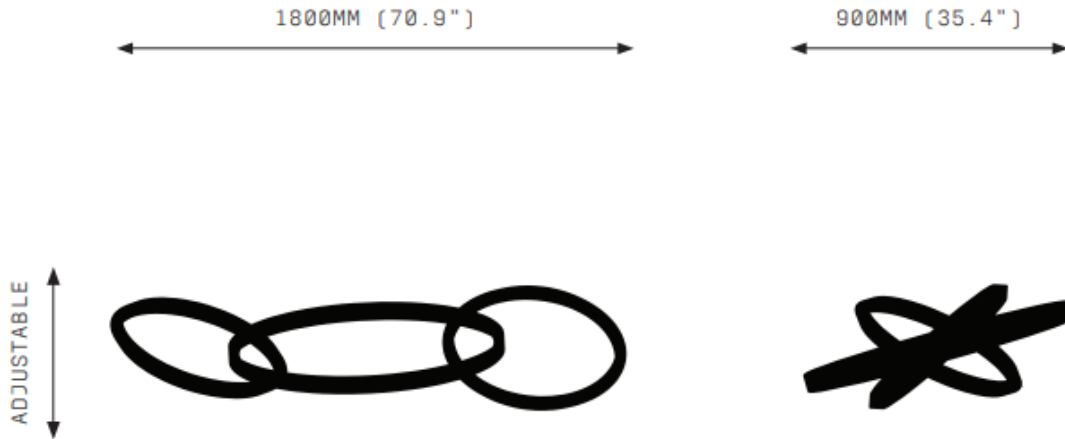

ROOM

WWW.ROOMONLINE.COM

ORACLE TRIPLET 600-IN / 900-EX / 600-IN

FRONT VIEW

SIDE VIEW

SPECIFICATIONS	PRODUCT OPTIONS	WARRANTY
Ordering Code: OR.3.696	Finishes: - AB Aged Brass - BB Brushed Brass - HRB Hand Rubbed Brass - DB Dark Bronze - MP Mottled Patina	3 Years Fixture 3 Years Power Supply Unit 3 Years LED
Lamp: 24V LED WW 2700K	Suspension: - A-CAB Angled Cable - V-CAB Vertical Cable	Oracle is a solid fixture that will require very little maintenance over the years.
Lumens: 10188 LM	Canopy:* - RFM Round Flush Medium - RFL Round Flush Large - RSM Round Surface Medium - RSL Round Surface Large - LFL Linear Flush Large - LSL Linear Surface Large	If your Oracle is treated with care, it will shine brightly for many years to come.
Voltage: 24V DC	*Also available with Magical Suspension *Refer to Canopy Specification Guide	Contact us for custom variations.
Watts: 126W		
Weight: Approx. 15 kg* *Exclusive of canopy		Installation should only be undertaken by a qualified professional
Inclusions: Power Supply Unit x 150W		
Exclusions: User Interface, Dimmer Unit