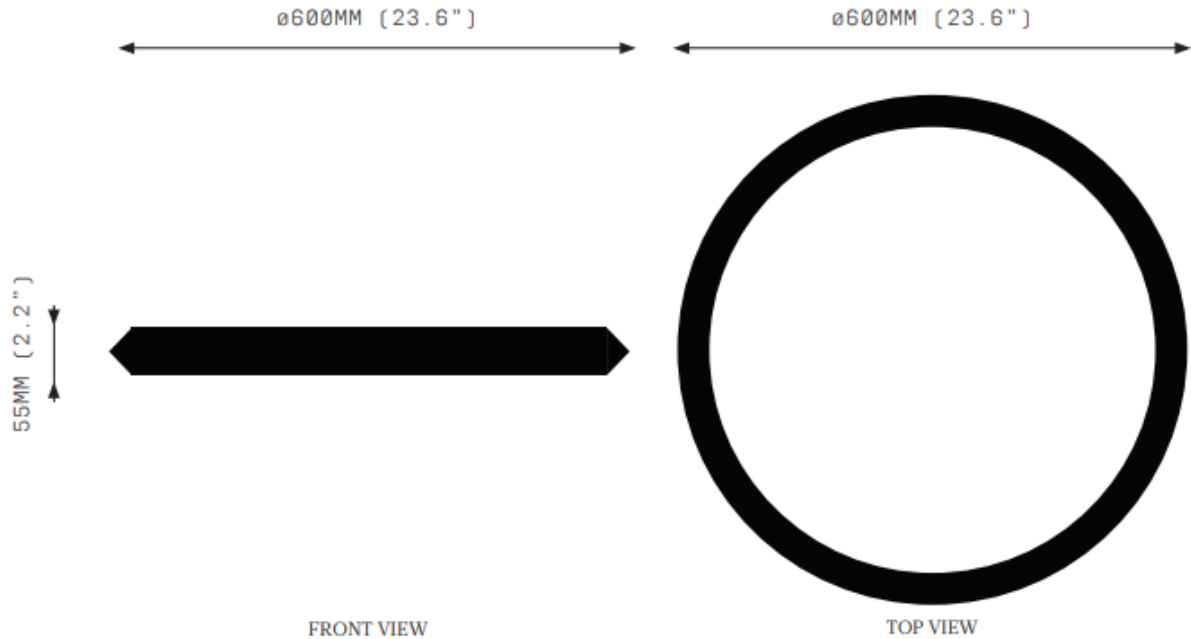

ROOM

WWW.ROOMONLINE.COM

ORACLE SINGLE 600

FRONT VIEW

TOP VIEW

SPECIFICATIONS

Ordering Code:
OR.1.600

Lamp:
24V LED WW 2700K

Lumens:
2781 LM

Voltage:
24V DC

Watts:
36W

Weight:
Approx. 4.5 kg*
*Exclusive of canopy

Inclusions:
Power Supply Unit x 60W

Exclusions:
User Interface, Dimmer Unit

PRODUCT OPTIONS

Finishes:
AB Aged Brass
BB Brushed Brass
HRB Hand Rubbed Brass
DB Dark Bronze
MP Mottled Patina

Suspension:
A-CAB Angled Cable
V-CAB Vertical Cable

Canopy: *
RFM Round Flush Medium
RFL Round Flush Large
RSM Round Surface Medium
RSL Round Surface Large

*Also available with Magical
Suspension
*Refer to Canopy Specification
Guide

WARRANTY

3 Years Fixture
3 Years Power Supply Unit
3 Years LED

Oracle is a solid fixture
that will require very little
maintenance over the years.

If your Oracle is treated
with care, it will shine
brightly for many years
to come.

Contact us for custom
variations.

Installation should only
be undertaken by a qualified
professional