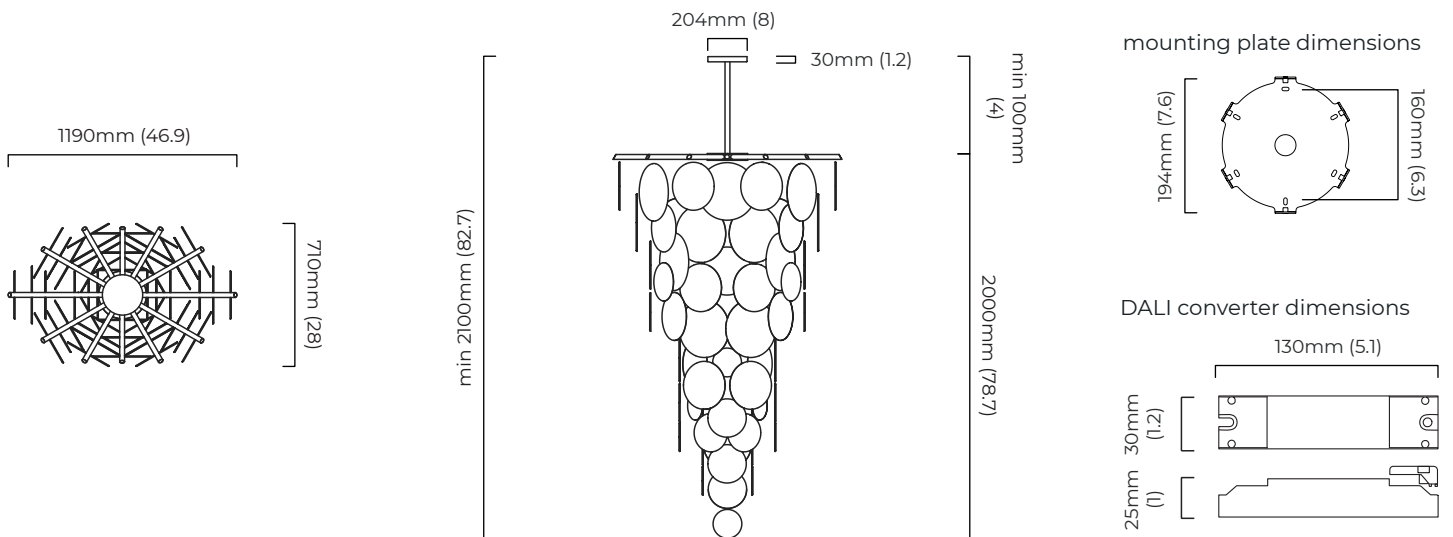

NIMBUS CHANDELIER CASCADE - DALI-A

FINISH

antique bronze with handmade fritted glass
bronze with handmade fritted glass
satin brass with handmade fritted glass

DIMENSIONS (body of fixture)

1190 x 710 x 2000 mm (w x d x h)

WEIGHT

100kg (220.5lbs)
please ensure ceiling structure is strong enough to support the weight of the light

OVERALL DROP

minimum 2100 mm
supplied with 1000mm drop rod (25.4mm dia) as standard
(adjustable on site)

ILLUMINATION

220-240v - 14 x E27 - 60w max (or 8w LED 2700k)
2 x GU10 - 50w max (or 5.5w LED 2700k)
DALI converter to be installed in the cavity

DIMMING

dimnable bulb required
DALI compatible

CEILING ROSE / PLATE

round ceiling rose - $\varnothing$ 204 x 30 mm (dia x h)

CERTIFICATION

*Diagrams are not to scale.