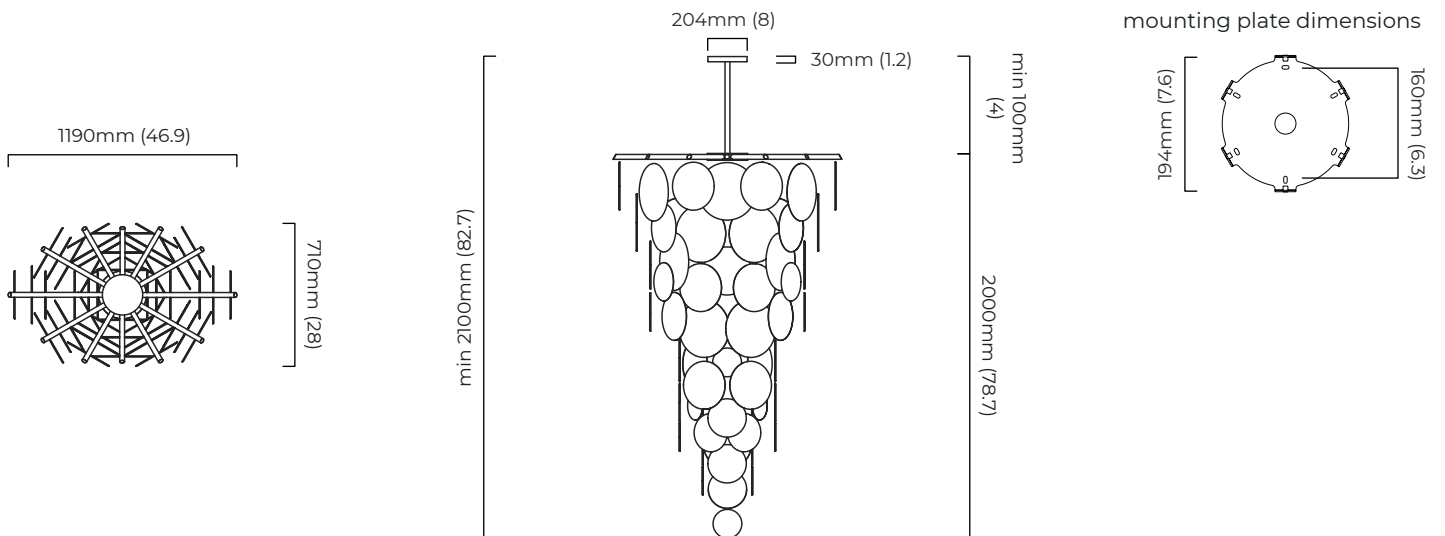

ROOM

WWW.ROOMONLINE.COM

NIMBUS CASCADE

DIMENSIONS: 47"W X 79"H. MINIMUM DROP 8", MAXIMUM DROP 118".

HANDMADE FRITTED GLASS AND SATIN BRASS, ANTIQUE BRONZE, OR BRONZE

LAMPING: 16 - E26 60W BULBS (NOT INCLUDED)

ITEM NO. LI276

NIMBUS CHANDELIER CASCADE

FINISH

antique bronze with handmade fritted glass
 bronze with handmade fritted glass
 satin brass with handmade fritted glass

DIMENSIONS (body of fixture)

1190 x 710 x 2000 mm (w x d x h)

CEILING ROSE / PLATE

round ceiling rose - \varnothing 204 x 30 mm (dia x h)

CERTIFICATION

*Diagrams are not to scale.

NIMBUS CHANDELIER CASCADE - DALI-A

FINISH

antique bronze with handmade fritted glass
 bronze with handmade fritted glass
 satin brass with handmade fritted glass

DIMENSIONS (body of fixture)

1190 x 710 x 2000 mm (w x d x h)

WEIGHT

100kg (220.5lbs)
 please ensure ceiling structure is strong enough to support the weight of the light

OVERALL DROP

minimum 2100 mm
 supplied with 1000mm drop rod (25.4mm dia) as standard
 (adjustable on site)