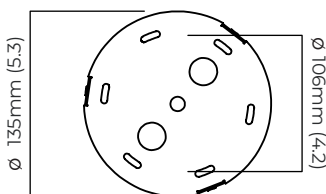

MODULO PENDANT VERTICAL - DALI-B

FINISH

antique bronze with smoked kiln cast glass and opal glass
bronze with smoked kiln cast glass and opal glass
satin brass with smoked kiln cast glass and opal glass

DIMENSIONS (body of fixture)

160 x 120 x 1700 mm (w x d x h)

WEIGHT

10kg (22lbs)

please ensure ceiling structure is strong enough to support the weight of the light

OVERALL DROP

minimum 1755 mm

supplied with 1000mm drop rod (12.7mm dia) as standard (adjustable on site)

ILLUMINATION

220-240v - integrated mains LED - 27w - 2700k
DALI converter to be installed in the ceiling rose

DIMMING

DALI compatible

CEILING ROSE / PLATE

round ceiling rose - $\varnothing$ 140 x 35 mm (dia x h)

CERTIFICATION

mounting plate dimensions

*Diagrams are not to scale.