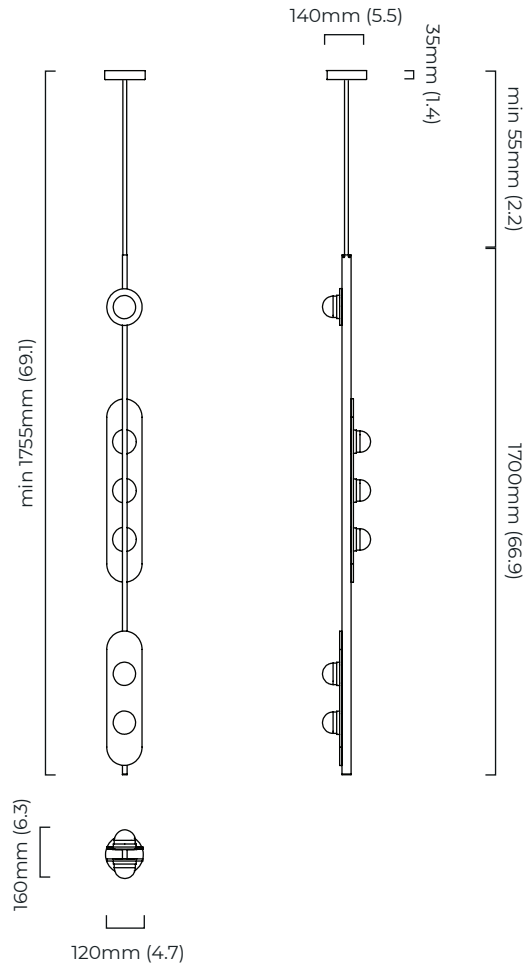

MODULO PENDANT VERTICAL - DALI-B

FINISH

antique bronze with smoked kiln cast glass and opal glass
bronze with smoked kiln cast glass and opal glass
satin brass with smoked kiln cast glass and opal glass

DIMENSIONS (body of fixture)

160 x 120 x 1700 mm (w x d x h)

WEIGHT

10kg (22lbs)

please ensure ceiling structure is strong enough to support the weight of the light

OVERALL DROP

minimum 1755 mm

supplied with 1000mm drop rod (12.7mm dia) as standard (adjustable on site)

ILLUMINATION

220-240v - integrated mains LED - 27w - 2700k
DALI converter to be installed in the ceiling rose

DIMMING

DALI compatible

CEILING ROSE / PLATE

round ceiling rose - $\varnothing$ 140 x 35 mm (dia x h)

CERTIFICATION

mounting plate dimensions

*Diagrams are not to scale.