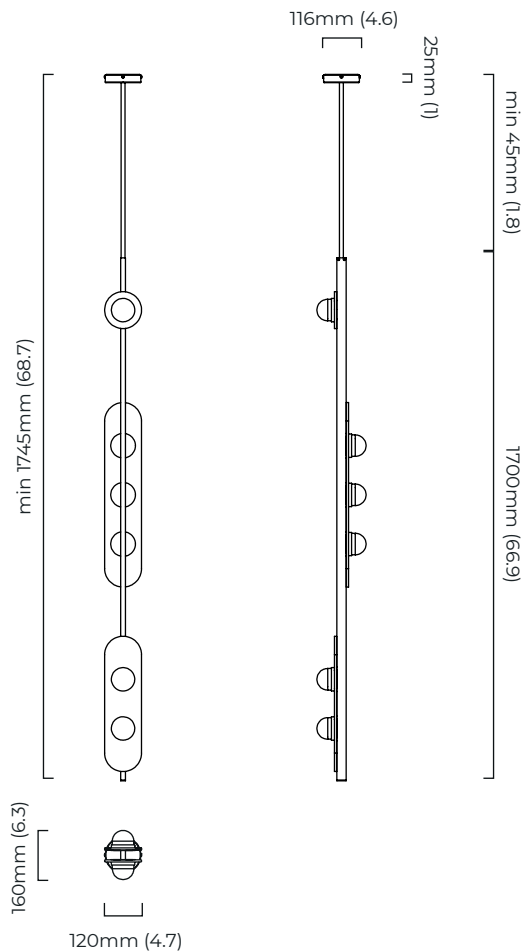

MODULO PENDANT VERTICAL

FINISH

antique bronze with smoked kiln cast glass and opal glass
bronze with smoked kiln cast glass and opal glass
satin brass with smoked kiln cast glass and opal glass

DIMENSIONS (body of fixture)

160 x 120 x 1700 mm (w x d x h)

WEIGHT

10kg (22lbs)

please ensure ceiling structure is strong enough to support the weight of the light

OVERALL DROP

minimum 1745 mm

supplied with 1000mm drop rod (12.7mm dia) as standard (adjustable on site)

ILLUMINATION

220-240v - integrated mains LED - 27w - 2700k

110-130v - integrated mains LED - 27w - 2700k

DIMMING

trailing edge dimmable / phase cut (rotary dimmer) - standard
DALI option available (220-240v only)

CEILING ROSE / PLATE

round ceiling rose - $\varnothing$ 116 x 25 mm (dia x h)

CERTIFICATION

*Diagrams are not to scale.