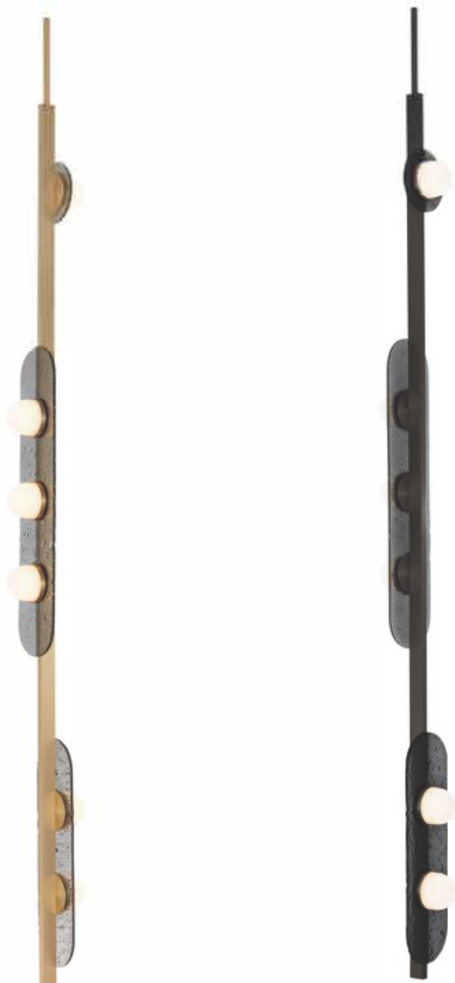

ROOM

WWW.ROOMONLINE.COM

MODULO VERTICAL PENDANT

ANTIQUE BRONZE, BRONZE, OR SATIN BRASS WITH SMOKED KILN CAST GLASS AND OPAL GLASS SHADES

DIMENSIONS: 66.9" L X 4.7" W X OAH

LAMPING: INTEGRATED LED, 27W, 2700K, TRAILING EDGE DIMMABLE

ITEM NO. LI426