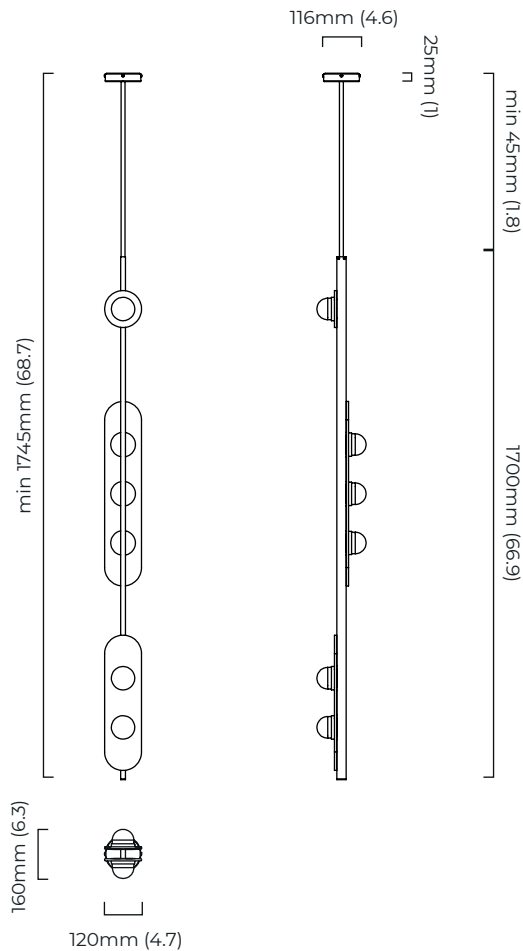

### DIMENSIONS (body of fixture)

160 x 120 x 1700 mm (w x d x h)

### CEILING ROSE / PLATE

round ceiling rose -  $\varnothing$  116 x 25 mm (dia x h)

### CERTIFICATION

mounting plate dimensions

DALI converter dimensions

\*Diagrams are not to scale.