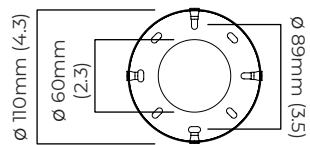

mounting plate dimensions