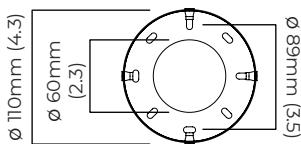

mounting plate dimensions