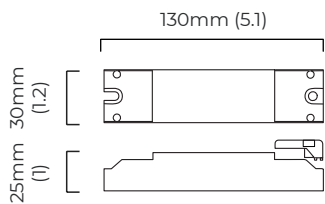

DALI converter dimensions

*Diagrams are not to scale.