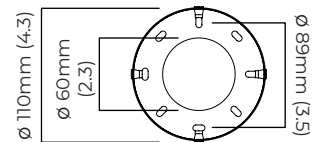

mounting plate dimensions