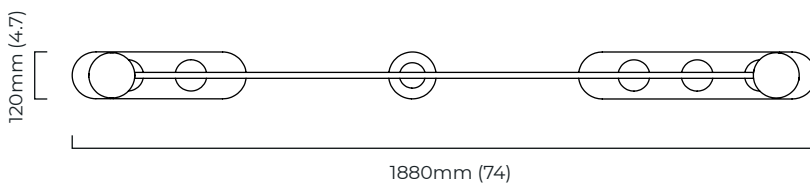

DIMENSIONS (body of fixture)

1880 x 120 x 100 mm (w x d x h)

WEIGHT

11kg (24.3lbs)

please ensure ceiling structure is strong enough to support the weight of the light

OVERALL DROP

minimum 145 mm

supplied with 2 x 1000mm drop rod (12.7mm dia) as standard (adjustable on site)

CEILING ROSE / PLATE

round ceiling rose - \varnothing 116 x 25 mm (dia x h)

CERTIFICATION

mounting plate dimensions

*Diagrams are not to scale.

MODULO PENDANT HORIZONTAL - DALI-A

FINISH

antique bronze with smoked kiln cast glass and opal glass
 bronze with smoked kiln cast glass and opal glass
 satin brass with smoked kiln cast glass and opal glass

DIMENSIONS (body of fixture)

1880 x 120 x 100 mm (w x d x h)

WEIGHT

11kg (24.3lbs)

please ensure ceiling structure is strong enough to support the weight of the light

OVERALL DROP

minimum 155 mm

supplied with 2 x 1000mm drop rod (12.7mm dia) as standard (adjustable on site)