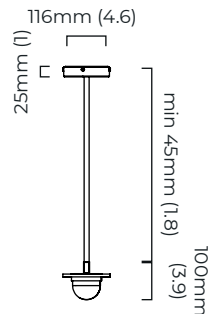

DIMENSIONS (body of fixture)

1880 x 120 x 100 mm (w x d x h)

WEIGHT

11kg (24.3lbs)

please ensure ceiling structure is strong enough to support the weight of the light

OVERALL DROP

minimum 145 mm

supplied with 2 x 1000mm drop rod (12.7mm dia) as standard (adjustable on site)

CEILING ROSE / PLATE

round ceiling rose - \varnothing 116 x 25 mm (dia x h)

CERTIFICATION

mounting plate dimensions

*Diagrams are not to scale.

MODULO PENDANT HORIZONTAL - DALI-A

FINISH

antique bronze with smoked kiln cast glass and opal glass
 bronze with smoked kiln cast glass and opal glass
 satin brass with smoked kiln cast glass and opal glass

DIMENSIONS (body of fixture)

1880 x 120 x 100 mm (w x d x h)

WEIGHT

11kg (24.3lbs)

please ensure ceiling structure is strong enough to support the weight of the light

OVERALL DROP

minimum 155 mm

supplied with 2 x 1000mm drop rod (12.7mm dia) as standard (adjustable on site)