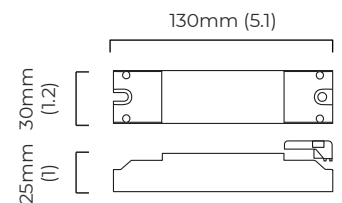

DALI converter dimensions