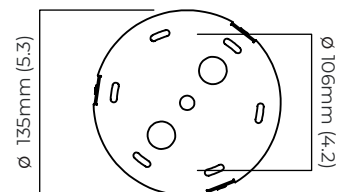

mounting plate dimensions