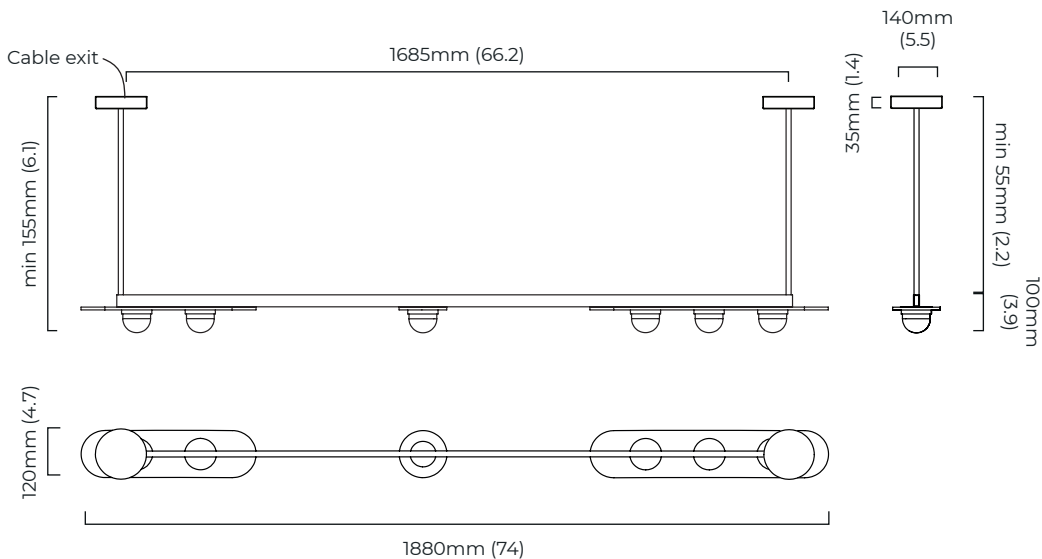

MODULO PENDANT HORIZONTAL - DALI-B

FINISH

antique bronze with smoked kiln cast glass and opal glass
bronze with smoked kiln cast glass and opal glass
satin brass with smoked kiln cast glass and opal glass

DIMENSIONS (body of fixture)

1880 x 120 x 100 mm (w x d x h)

WEIGHT

11kg (24.3lbs)

please ensure ceiling structure is strong enough to support the weight of the light

OVERALL DROP

minimum 155 mm

supplied with 2 x 1000mm drop rod (12.7mm dia) as standard (adjustable on site)

ILLUMINATION

220-240v - integrated mains LED - 27w - 2700k
DALI converter to be installed in the ceiling rose

DIMMING

DALI compatible

CEILING ROSE / PLATE

round ceiling rose - $\varnothing$ 140 x 35 mm (dia x h)

CERTIFICATION