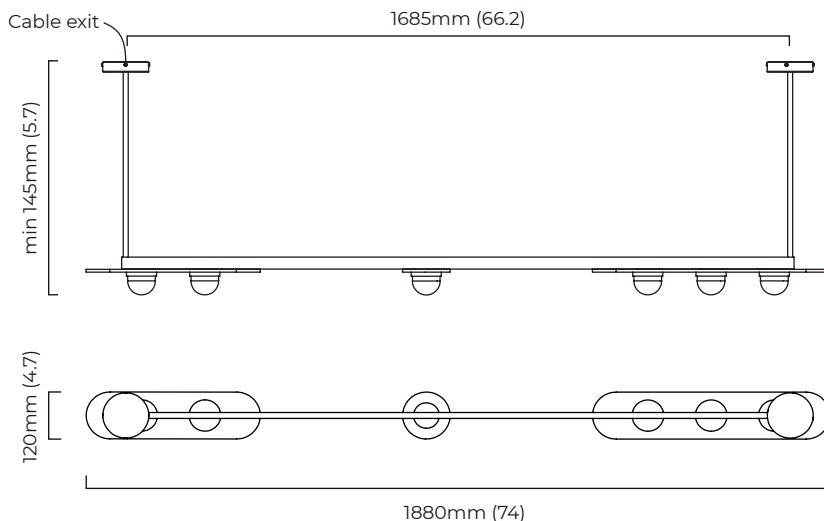

MODULO PENDANT HORIZONTAL - DALI-A

FINISH

antique bronze with smoked kiln cast glass and opal glass
bronze with smoked kiln cast glass and opal glass
satin brass with smoked kiln cast glass and opal glass

DIMENSIONS (body of fixture)

1880 x 120 x 100 mm (w x d x h)

WEIGHT

11kg (24.3lbs)

please ensure ceiling structure is strong enough to support the weight of the light

OVERALL DROP

minimum 145 mm

supplied with 2 x 1000mm drop rod (12.7mm dia) as standard (adjustable on site)

ILLUMINATION

220-240v - integrated mains LED - 27w - 2700k
DALI converter to be installed in the ceiling cavity

DIMMING

DALI compatible

CEILING ROSE / PLATE

round ceiling rose - $\varnothing$ 116 x 25 mm (dia x h)

CERTIFICATION