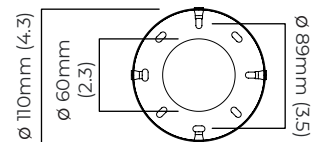

DIMENSIONS (body of fixture)

1880 x 120 x 100 mm (w x d x h)

WEIGHT

11kg (24.3lbs)

please ensure ceiling structure is strong enough to support the weight of the light

OVERALL DROP

minimum 145 mm

supplied with 2 x 1000mm drop rod (12.7mm dia) as standard (adjustable on site)

CEILING ROSE / PLATE

round ceiling rose - \varnothing 116 x 25 mm (dia x h)

CERTIFICATION

mounting plate dimensions

*Diagrams are not to scale.

MODULO PENDANT HORIZONTAL - DALI-A

FINISH

antique bronze with smoked kiln cast glass and opal glass
 bronze with smoked kiln cast glass and opal glass
 satin brass with smoked kiln cast glass and opal glass

DIMENSIONS (body of fixture)

1880 x 120 x 100 mm (w x d x h)

WEIGHT

11kg (24.3lbs)

please ensure ceiling structure is strong enough to support the weight of the light

OVERALL DROP

minimum 155 mm

supplied with 2 x 1000mm drop rod (12.7mm dia) as standard (adjustable on site)