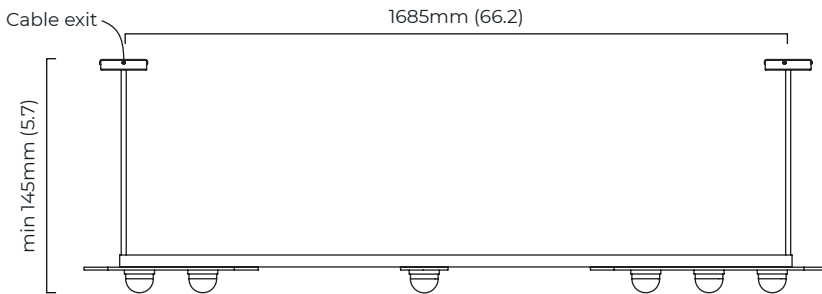

DIMENSIONS (body of fixture)

1880 x 120 x 100 mm (w x d x h)

WEIGHT

11kg (24.3lbs)

please ensure ceiling structure is strong enough to support the weight of the light

OVERALL DROP

minimum 145 mm

supplied with 2 x 1000mm drop rod (12.7mm dia) as standard (adjustable on site)

CEILING ROSE / PLATE

round ceiling rose - \varnothing 116 x 25 mm (dia x h)

CERTIFICATION

mounting plate dimensions

*Diagrams are not to scale.

MODULO PENDANT HORIZONTAL - DALI-A

FINISH

antique bronze with smoked kiln cast glass and opal glass
 bronze with smoked kiln cast glass and opal glass
 satin brass with smoked kiln cast glass and opal glass

DIMENSIONS (body of fixture)

1880 x 120 x 100 mm (w x d x h)

WEIGHT

11kg (24.3lbs)

please ensure ceiling structure is strong enough to support the weight of the light

OVERALL DROP

minimum 155 mm

supplied with 2 x 1000mm drop rod (12.7mm dia) as standard (adjustable on site)