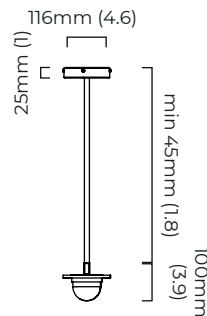

MODULO PENDANT HORIZONTAL - DALI-A

FINISH

antique bronze with smoked kiln cast glass and opal glass
bronze with smoked kiln cast glass and opal glass
satin brass with smoked kiln cast glass and opal glass

DIMENSIONS (body of fixture)

1880 x 120 x 100 mm (w x d x h)

WEIGHT

11kg (24.3lbs)

please ensure ceiling structure is strong enough to support the weight of the light

OVERALL DROP

minimum 145 mm

supplied with 2 x 1000mm drop rod (12.7mm dia) as standard (adjustable on site)

ILLUMINATION

220-240v - integrated mains LED - 27w - 2700k
DALI converter to be installed in the ceiling cavity

DIMMING

DALI compatible

CEILING ROSE / PLATE

round ceiling rose - $\varnothing$ 116 x 25 mm (dia x h)

CERTIFICATION