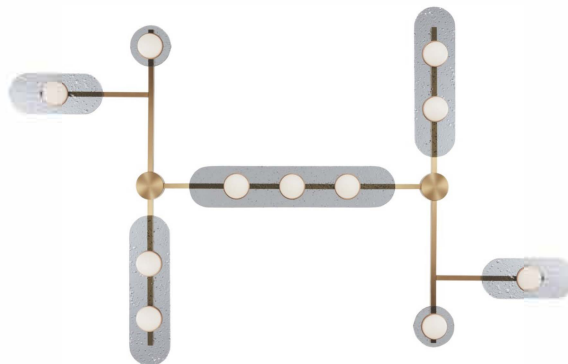

ROOM

WWW.ROOMONLINE.COM

MODULO GRID II CHANDELIER

ANTIQUE BRONZE, BRONZE, OR SATIN BRASS WITH SMOKED KILN CAST GLASS AND OPAL GLASS SHADES

DIMENSIONS: 65.6"W X 41.3"D X OAH

LAMPING: INTEGRATED LED, 49.5W, 2700K, TRAILING EDGE DIMMABLE

ITEM NO. LI426

MODULO CHANDELIER GRID 11

FINISH

antique bronze with smoked kiln cast glass and opal glass
 bronze with smoked kiln cast glass and opal glass
 satin brass with smoked kiln cast glass and opal glass

DIMENSIONS (body of fixture)

1665 x 1050 x 100 mm (w x d x h)

WEIGHT

18kg (39.7lbs)

please ensure ceiling structure is strong enough to support the weight of the light

OVERALL DROP

minimum 145 mm

supplied with 2 x 1000mm drop rod (12.7mm dia) as standard (adjustable on site)

MODULO CHANDELIER GRID 11 - DALI-A

SKU NUMBER	FINISH DESCRIPTION	TYPE OF DALI	VOLTAGE
MODCH11ABSKMO-DALIA-240	antique bronze with smoked kiln cast glass and opal glass shades	DALI A included - For lights that do not require aesthetic alterations. Dali can be fitted inside the ceiling/wall cavity	220 - 240V
MODCH11BZSKMO-DALIA-240	bronze with smoked kiln cast glass and opal glass shades	DALI A included - For lights that do not require aesthetic alterations. Dali can be fitted inside the ceiling/wall cavity	220 - 240V
MODCH11SBSKMO-DALIA-240	satin brass with smoked kiln cast glass and opal glass shades	DALI A included - For lights that do not require aesthetic alterations. Dali can be fitted inside the ceiling/wall cavity	220 - 240V