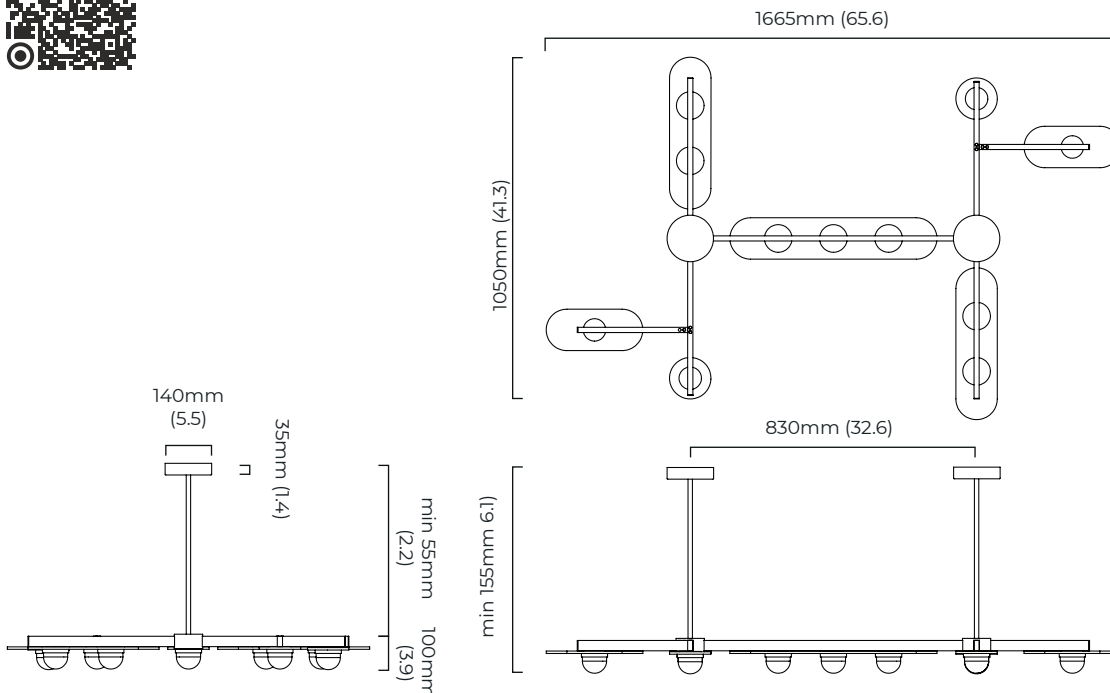

MODULO CHANDELIER GRID 11 - DALI-B

FINISH

antique bronze with smoked kiln cast glass and opal glass
bronze with smoked kiln cast glass and opal glass
satin brass with smoked kiln cast glass and opal glass

DIMENSIONS (body of fixture)

1665 x 1050 x 100 mm (w x d x h)

WEIGHT

18kg (39.7lbs)

please ensure ceiling structure is strong enough to support the weight of the light

OVERALL DROP

minimum 155 mm

supplied with 2 x 1000mm drop rod (12.7mm dia) as standard (adjustable on site)

ILLUMINATION

220-240v - integrated mains LED - 49.5w - 2700k
DALI converter to be installed in the ceiling rose

DIMMING

DALI compatible

CEILING ROSE / PLATE

round ceiling rose - $\varnothing$ 140 x 35 mm (dia x h)

CERTIFICATION