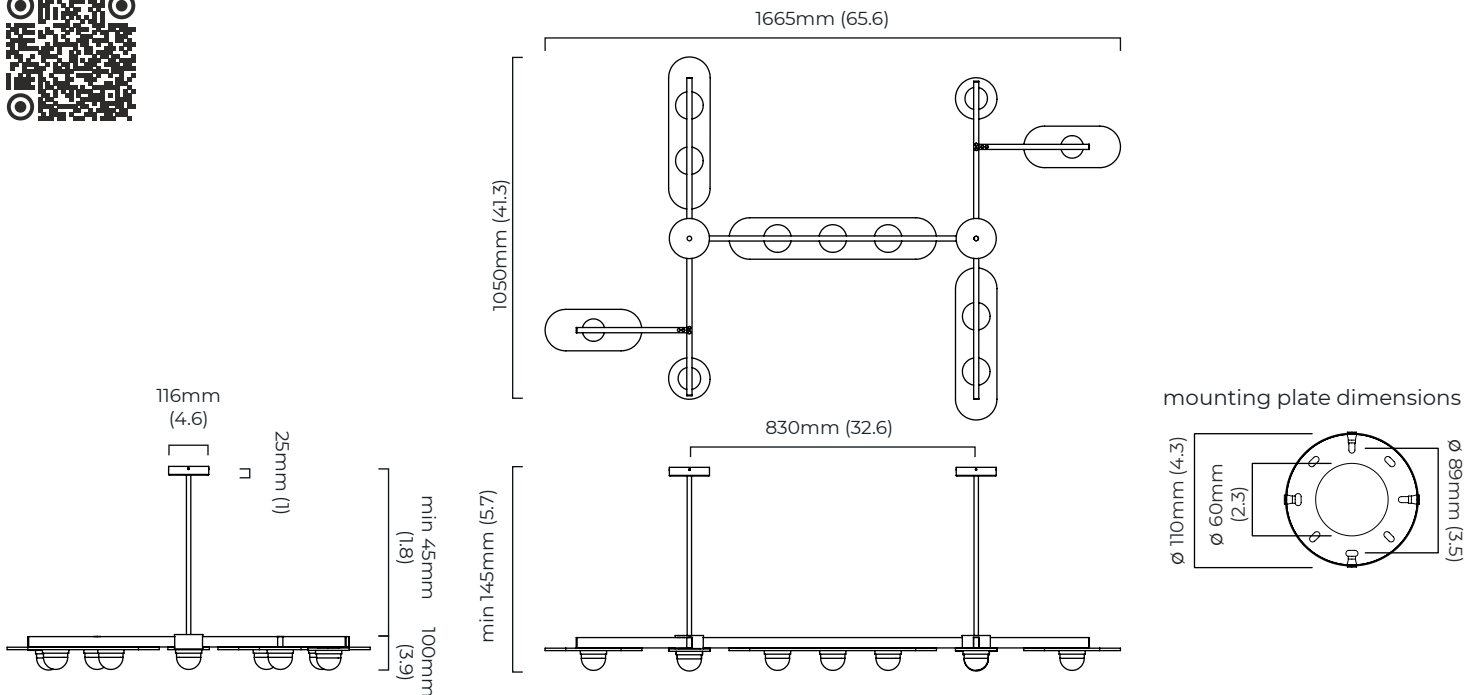

DIMENSIONS (body of fixture)

1665 x 1050 x 100 mm (w x d x h)

WEIGHT

18kg (39.7lbs)

please ensure ceiling structure is strong enough to support the weight of the light

OVERALL DROP

minimum 145 mm

supplied with 2 x 1000mm drop rod (12.7mm dia) as standard (adjustable on site)

CEILING ROSE / PLATE

round ceiling rose - \varnothing 116 x 25 mm (dia x h)

CERTIFICATION

*Diagrams are not to scale.

MODULO CHANDELIER GRID 11 - DALI-A

FINISH

antique bronze with smoked kiln cast glass and opal glass
 bronze with smoked kiln cast glass and opal glass
 satin brass with smoked kiln cast glass and opal glass

DIMENSIONS (body of fixture)

1665 x 1050 x 100 mm (w x d x h)

WEIGHT

18kg (39.7lbs)

please ensure ceiling structure is strong enough to support the weight of the light

OVERALL DROP

minimum 155 mm

supplied with 2 x 1000mm drop rod (12.7mm dia) as standard (adjustable on site)