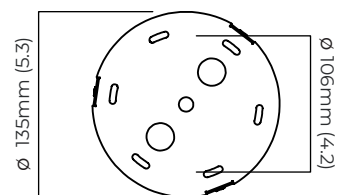

mounting plate dimensions

*Diagrams are not to scale.