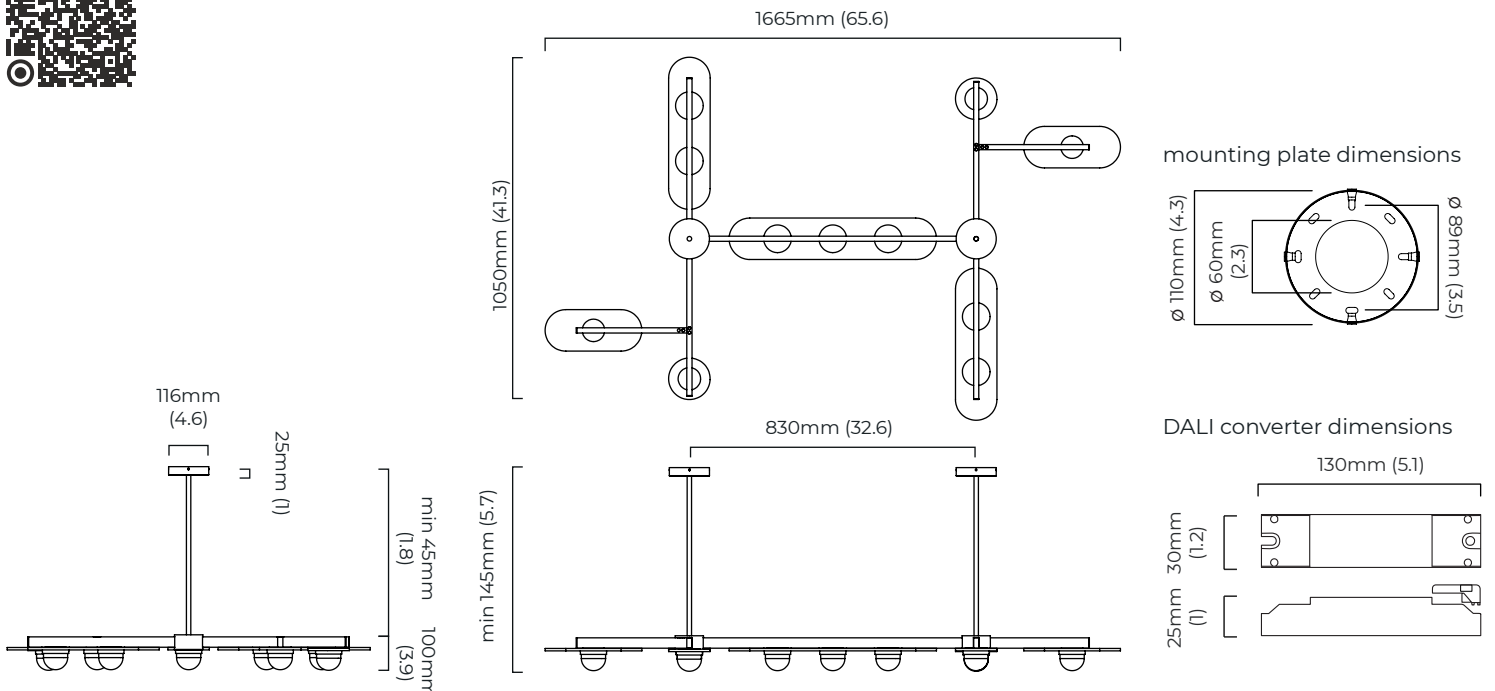

MODULO CHANDELIER GRID 11 - DALI-A

FINISH

antique bronze with smoked kiln cast glass and opal glass
bronze with smoked kiln cast glass and opal glass
satin brass with smoked kiln cast glass and opal glass

DIMENSIONS (body of fixture)

1665 x 1050 x 100 mm (w x d x h)

WEIGHT

18kg (39.7lbs)

please ensure ceiling structure is strong enough to support the weight of the light

OVERALL DROP

minimum 145 mm

supplied with 2 x 1000mm drop rod (12.7mm dia) as standard (adjustable on site)

ILLUMINATION

220-240v - integrated mains LED - 49.5w - 2700k
DALI converter to be installed in the ceiling cavity

DIMMING

DALI compatible

CEILING ROSE / PLATE

round ceiling rose - $\varnothing$ 116 x 25 mm (dia x h)

CERTIFICATION

*Diagrams are not to scale.