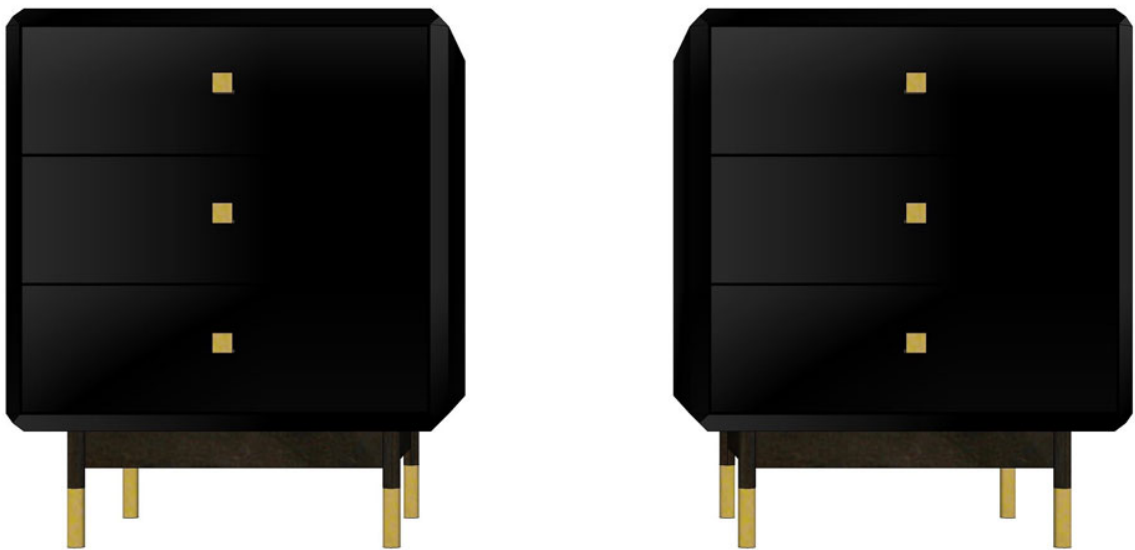

ROOM

WWW.ROOMONLINE.COM

MANDELBROT NIGHTSTAND

24"W X 18"D X 30"H AS SHOWN; MADE TO ORDER IN ANY DIMENSIONS

WALNUT, WHITE OAK, OR MAPLE CASE; SNOW WHITE OR BLACK DRAWER FRONTS. CUSTOM COLORS AVAILABLE.

BLACKENED OR BRUSHED BRASS HARDWARE.

FB49