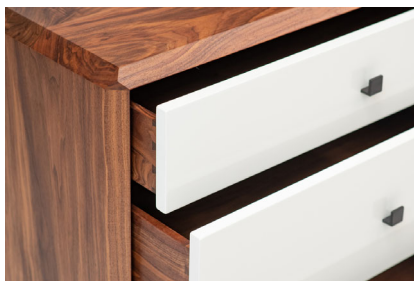

ROOM

WWW.ROOMONLINE.COM

MANDELBROT DRESSER

60"L x 25"D x 32"H AS SHOWN; MADE TO ORDER IN ANY DIMENSIONS

WALNUT, WHITE OAK, ASH OR MAPLE CASE; SNOW WHITE OR BLACK DRAWER FRONTS. CUSTOM COLORS AVAILABLE.

BLACKENED OR BRUSHED BRASS HARDWARE.

FB48