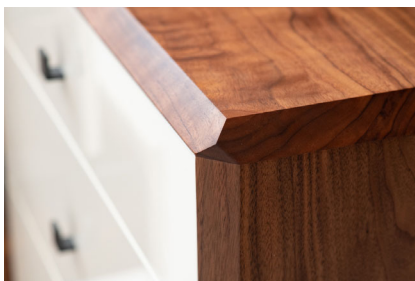

ROOM

WWW.ROOMONLINE.COM

MANDELBROT DRESSER

60"L x 25"D x 32"H AS SHOWN; MADE TO ORDER IN ANY DIMENSIONS

WALNUT, WHITE OAK, ASH OR MAPLE CASE; SNOW WHITE OR BLACK DRAWER FRONTS. CUSTOM COLORS AVAILABLE.

BLACKENED OR BRUSHED BRASS HARDWARE.

FB48