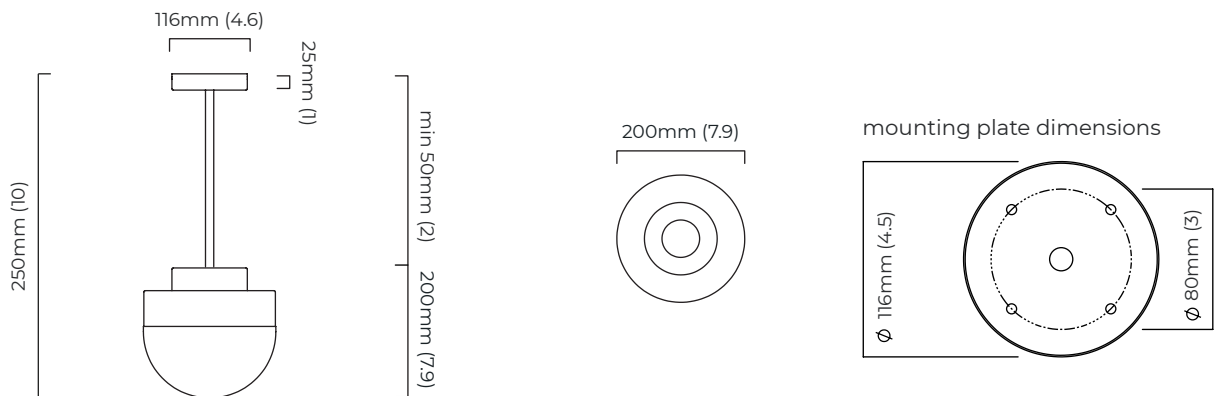

LUCID PENDANT 200 - DALI-A

FINISH

antique bronze with honed alabaster
bronze with honed alabaster
satin brass with honed alabaster
silvered oxidised brass with honed alabaster

DIMENSIONS (body of fixture)

ø 200 x 200 mm (dia x h)

WEIGHT

5kg (11lbs)
please ensure ceiling structure is strong enough to support the weight of the light

OVERALL DROP

minimum 250 mm
supplied with 1000mm drop rod (12.7mm dia) as standard
(adjustable on site)

ILLUMINATION

220-240v - 1 x E14 - 6.5w 2700k LED ONLY
DALI converter to be installed in the ceiling rose

DIMMING

dimmable bulb required
DALI compatible

CEILING / WALL PLATE

round ceiling rose - ø 116 x 25 mm (dia x h)

CERTIFICATION

*Diagrams are not to scale.