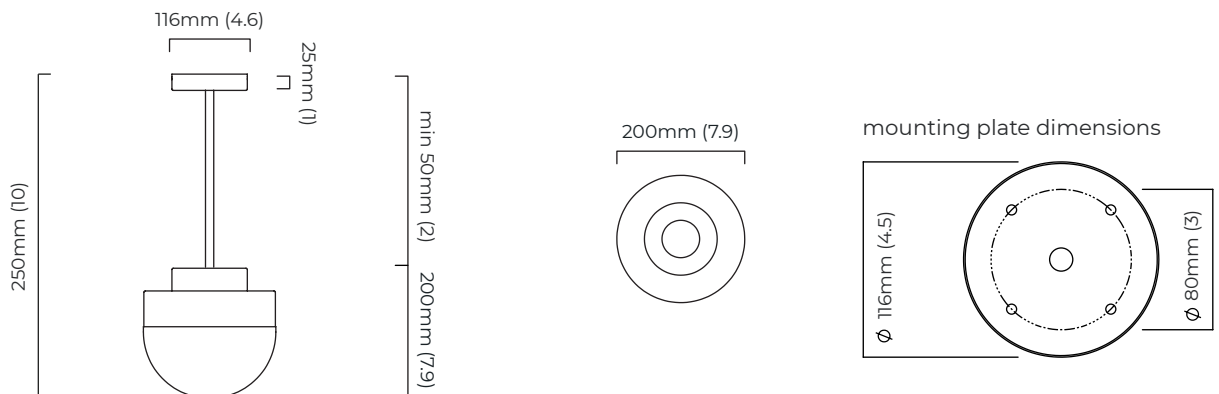

LUCID PENDANT 200

FINISH

antique bronze with honed alabaster
bronze with honed alabaster
satin brass with honed alabaster
silvered oxidised brass with honed alabaster

DIMENSIONS (body of fixture)

ø 200 x 200 mm (dia x h)

WEIGHT

5kg (11lbs)
please ensure ceiling structure is strong enough to support the weight of the light

OVERALL DROP

minimum 250 mm
supplied with 1000mm drop rod (12.7mm dia) as standard
(adjustable on site)

ILLUMINATION

220-240v - 1 x E14 - 6.5w 2700k LED ONLY
110-130v - 1 x E12 - 6.5w 2700k LED ONLY

DIMMING

dimmable bulb required
trailing edge dimmable / phase cut (rotary dimmer) - standard
DALI option available (220-240v only)

CEILING ROSE / PLATE

round ceiling rose - ø 116 x 25 mm (dia x h)

CERTIFICATION

*Diagrams are not to scale.