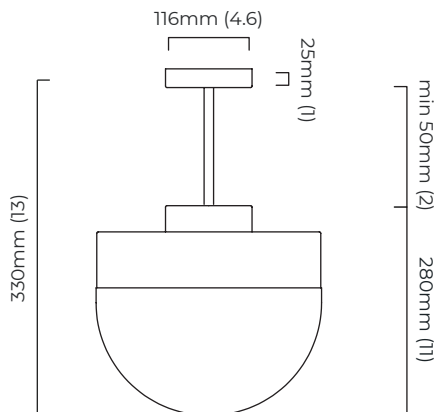

LUCID PENDANT 300

FINISH

antique bronze with honed alabaster
bronze with honed alabaster
satin brass with honed alabaster
silvered oxidised brass with honed alabaster

DIMENSIONS (body of fixture)

ø 300 x 280 mm (dia x h)

WEIGHT

10kg (22lbs)
please ensure ceiling structure is strong enough to support the weight of the light

OVERALL DROP

minimum 330 mm
supplied with 1000mm drop rod (12.7mm dia) as standard
(adjustable on site)

ILLUMINATION

220-240v - 1 x E27 - 8w 2700k LED ONLY
110-130v - 1 x E26 - 8w 2700k LED ONLY

DIMMING

dimnable bulb required
trailing edge dimmable / phase cut (rotary dimmer) - standard
DALI option available (220-240v only)

CEILING ROSE / PLATE

round ceiling rose - ø 116 x 25 mm (dia x h)

CERTIFICATION