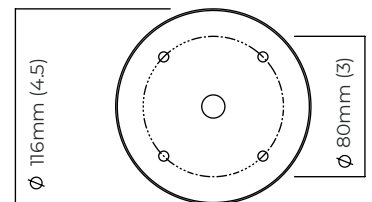

mounting plate dimensions