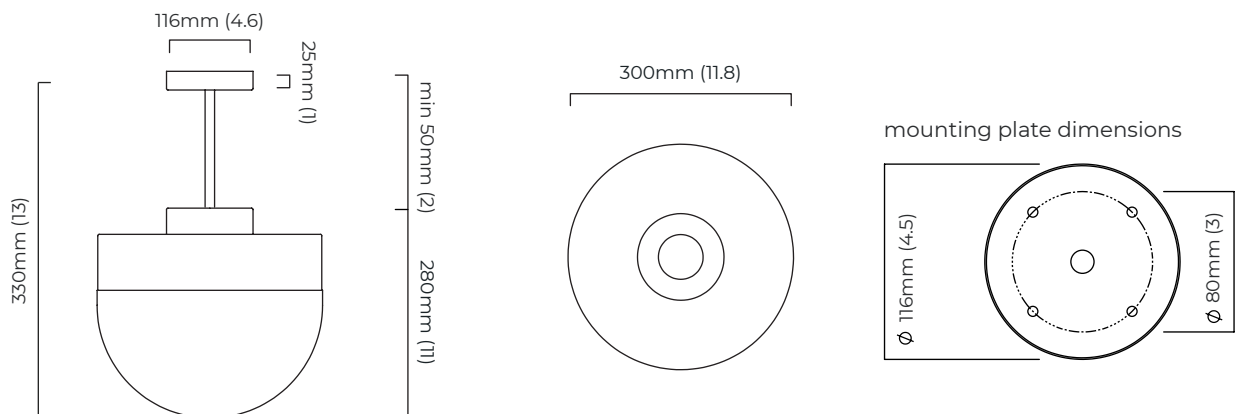

LUCID PENDANT 300 - DALI-A

FINISH

antique bronze with honed alabaster
bronze with honed alabaster
satin brass with honed alabaster
silvered oxidised brass with honed alabaster

DIMENSIONS (body of fixture)

ø 300 x 280 mm (dia x h)

WEIGHT

10kg (22lbs)

please ensure ceiling structure is strong enough to support the weight of the light

OVERALL DROP

minimum 330 mm

supplied with 1000mm drop rod (12.7mm dia) as standard (adjustable on site)

ILLUMINATION

220-240v - 1 x E27 - 8w 2700k LED ONLY

DALI converter to be installed in the ceiling rose

DIMMING

dimmable bulb required

DALI compatible

CEILING ROSE / PLATE

round ceiling rose - ø 116 x 25 mm (dia x h)

CERTIFICATION

*Diagrams are not to scale.