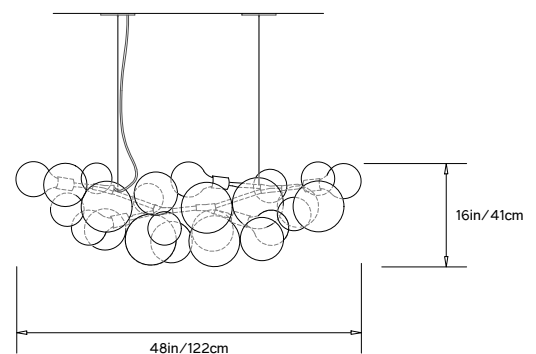

ROOM

WWW.ROOMONLINE.COM

LONG 48 BUBBLE CHANDELIER

Collection:

Bubble Chandeliers

Design Year:

2013

Dimensions:

L 48in/122cm x H 16in/40cm x W 17in/43cm
Dimensions will vary slightly
Also available in 62", 80" and 96" length

Weight:

15-18lbs/6.8-8.2kg

Specifications (120V):

5x G40 Bulbs (40W) included / Clear / E26 Medium Screw Base / 200W total / 1500 Lumens total
LED Bulbs upon request

Specifications (240V):

5x G125 Bulbs (40W) included / Clear / E27 Medium Screw Base / 200W total / 1950 Lumens total
LED Bulbs upon request

Suspension:

Steel cable or fixed pipe suspension. Please refer to the 'Configuration Options' guide for further information.

Materials:

Machined brass, hand-blown glass globes, decorative cotton or leather coiling

Metal Finish Options:

Standard: Satin Brass, Polished Nickel
Upgrades: Brushed Nickel, Antique Brass, Dark Bronze, Black Brass

Glass Globe Options:

Standard: Clear
Upgrades: 24k Gilded, Silver Leaf, hand-painted Strokes.
Please refer to the 'Materials and Finish Options' guide for further information.

Decorative Coiling Options:

Standard: Natural Cotton Cord
Upgrades: White, Natural, Henna, Iris Blue, Dark Brown, Gray, or Black Leather Cord.
Custom leather colors available upon request.

Certifications:

Made in New York

Pictured with Clear and Silver Leaf Globes, Polished Nickel and White Leather Cord, Figure 1 suspension configuration