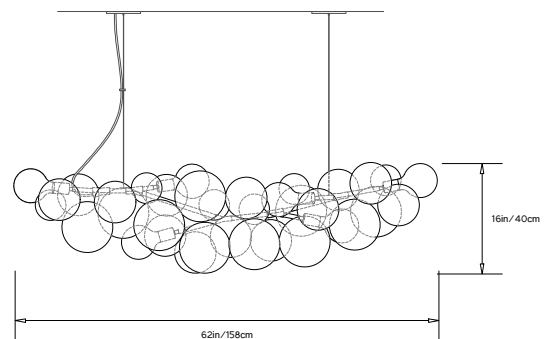

ROOM

WWW.ROOMONLINE.COM

LONG 62 BUBBLE CHANDELIER

Collection:

Bubble Chandeliers

Design Year:

2013

Dimensions:

L 62in/158cm x H 16in/40cm x W 18in/46cm
Dimensions will vary slightly
Also available in 48", 80" and 96" length

Weight:

17-20lbs/7.7-9.1kg

Specifications (120V):

6x G40 Bulbs (40W) included / Clear / E26 Medium Screw Base / 240W total / 1800 Lumens total
LED Bulbs upon request

Specifications (240V):

6x G125 Bulbs (40W) included / Clear / E27 Medium Screw Base / 240W total / 2340 Lumens total
LED Bulbs upon request

Suspension:

Steel cable or fixed pipe suspension. Please refer to the 'Configuration Options' guide for further information.

Materials:

Machined brass, hand-blown glass globes, decorative cotton or leather coiling

Metal Finish Options:

Standard: Satin Brass, Polished Nickel
Upgrades: Brushed Nickel, Antique Brass, Dark Bronze, Black Brass

Glass Globe Options:

Standard: Clear
Upgrades: 24k Gilded, Silver Leaf, hand-painted Strokes.
Please refer to the 'Materials and Finish Options' guide for further information.

Decorative Coiling Options:

Standard: Natural Cotton Cord
Upgrades: White, Natural, Henna, Iris Blue, Dark Brown, Gray, or Black Leather Cord.
Custom leather colors available upon request.

Certifications:

Made in New York